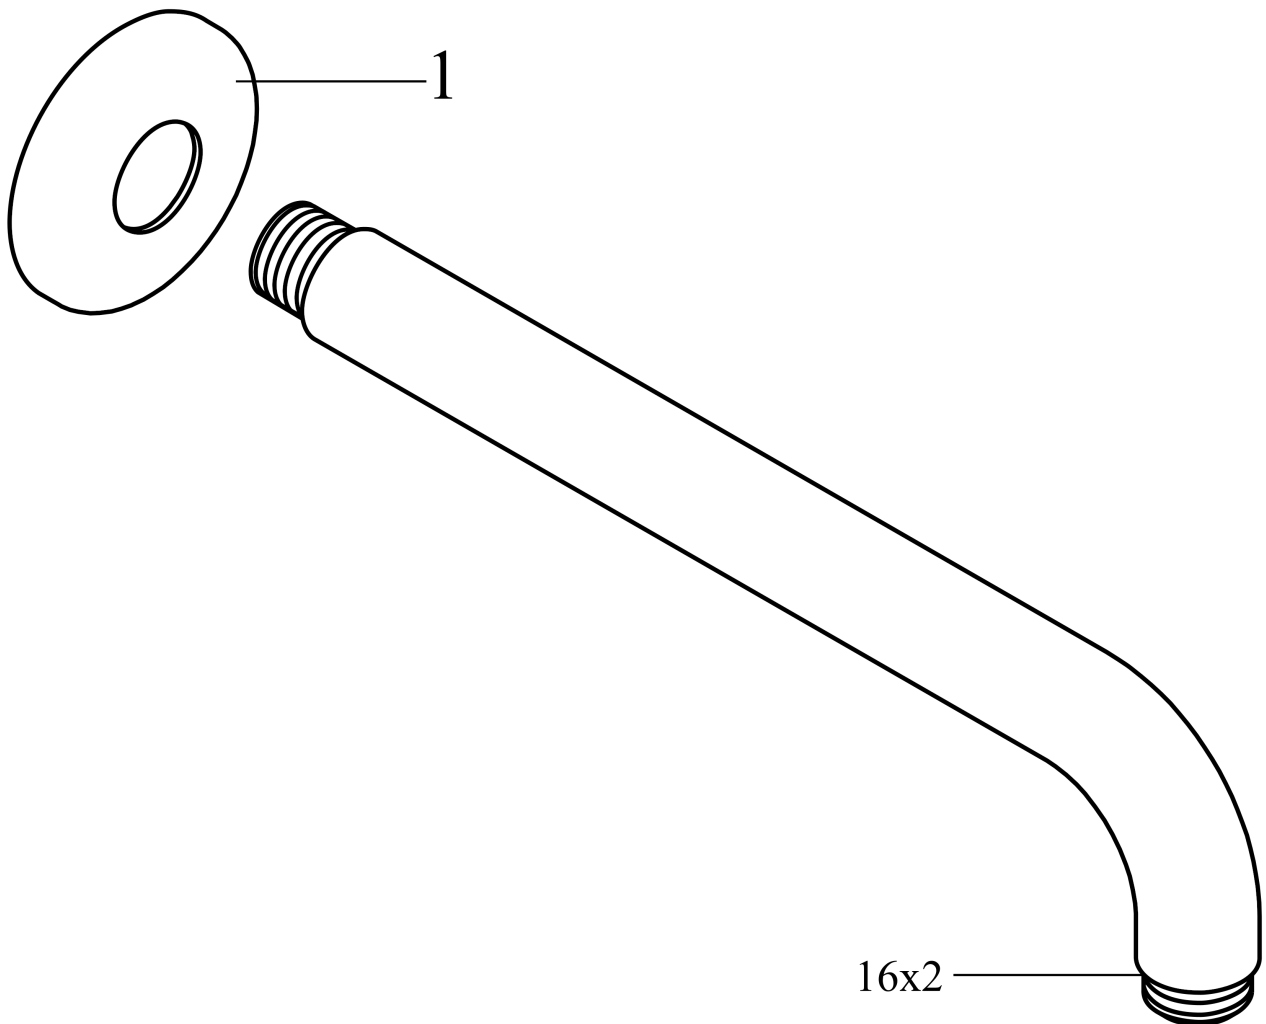

**Showerarm 9"**

Finish: **chrome** Part no. : **27422001**

**Description**

**Features**

- Length: 9"
- Brass
- Version: 90° angle
- Connection type: 1/2" NPT
- Showerarm, Escutcheon, Assembly instructions

**Item details**

List Price \$ 177.00

**Compliance / Sustainability**

**Product image**

**Scale drawing**

**Showerarm 9"**

Finish: **chrome**

Part no. : **27422001**

**Exploded drawing**

Year of production: >**11/03**

**Showerarm 9"**

Finish: **chrome** Part no. : **27422001**

**Spare parts list**

Year of production: >11/03

Pos.	Description	Part no.	Price	PU
1	escutcheon	28454000	-	1