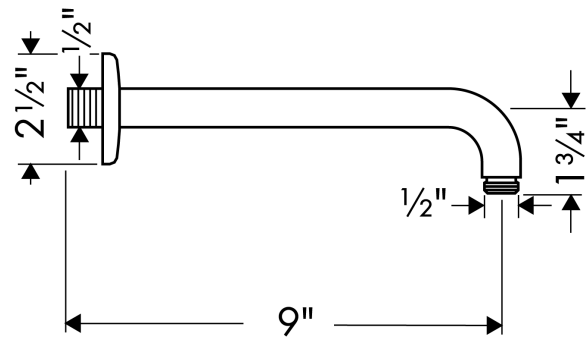

**Showerarm 9"**

Finish: **chrome** Part no. : **27422001**

**Description**

**Features**

- Length: 9"
- Brass
- Version: 90° angle
- Connection type: 1/2" NPT
- Showerarm, Escutcheon, Assembly instructions

**Item details**

List Price \$ 177.00

**Compliance / Sustainability**

**Product image**

**Scale drawing**

**Showerarm 9"**

Finish: **chrome**

Part no. : **27422001**

**Exploded drawing**

Year of production: >**11/03**

**Showerarm 9"**

Finish: **chrome** Part no. : **27422001**

**Spare parts list**

Year of production: >11/03

Pos.	Description	Part no.	Price	PU
1	escutcheon	28454000	-	1