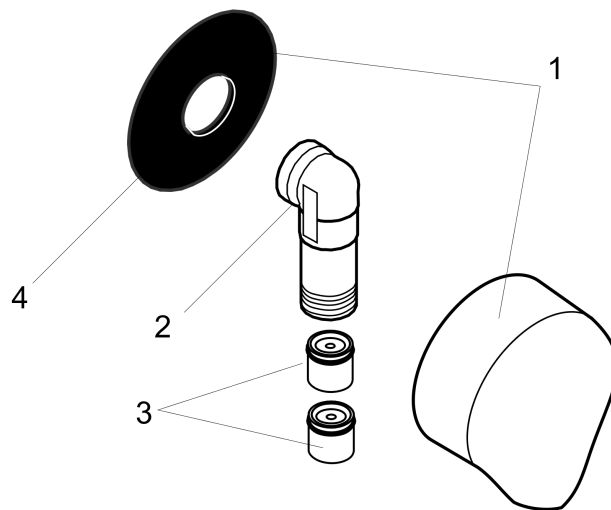

FixFit

Wall Outlet with Check Valves

Finish: **brushed nickel** Part no. : **27458823**

Description

Features

- G 1/2
- For shower hoses with a conical nut

Item details

List Price \$ 110.00

Compliance / Sustainability

Product image

Scale drawing

FixFit

Wall Outlet with Check Valves

Finish: **brushed nickel** Part no. : **27458823**

Exploded drawing

Year of production: >03/07

FixFit

Wall Outlet with Check Valves

Finish: **brushed nickel** Part no. : **27458823**

Spare parts list

Year of production: >**03/07**

Pos.	Description	Part no.	Price	PU
1	cover	97454820	-	1
2	connection angel	98531001	-	1
3	set of non return valves DW 15	94074000	-	1
4	support element	98557000	-	1