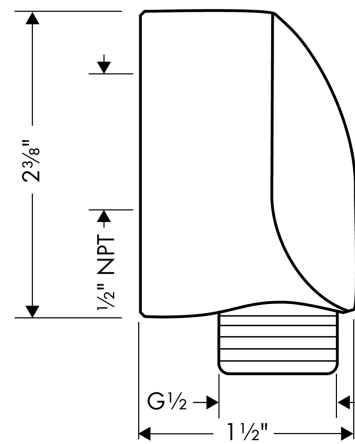

FixFit

Wall Outlet with Check Valves

Finish: **brushed nickel** Part no. : **27458823**

Description

Features

- G 1/2
- For shower hoses with a conical nut

Item details

List Price \$ 110.00

Compliance / Sustainability

Product image

Scale drawing

FixFit

Wall Outlet with Check Valves

Finish: **brushed nickel** Part no. : **27458823**

Exploded drawing

Year of production: >03/07

FixFit

Wall Outlet with Check Valves

Finish: **brushed nickel** Part no. : **27458823**

Spare parts list

Year of production: >**03/07**

Pos.	Description	Part no.	Price	PU
1	cover	97454820	-	1
2	connection angel	98531001	-	1
3	set of non return valves DW 15	94074000	-	1
4	support element	98557000	-	1