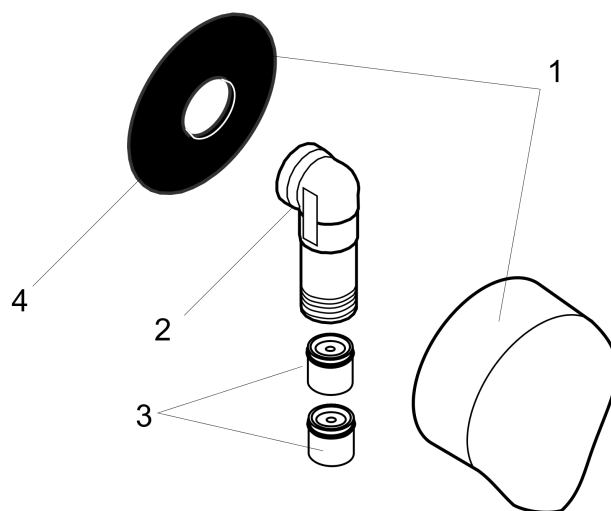

FixFit

Wall Outlet with Check Valves

Finish: **rubbed bronze** Part no. : **27458923**

Description

Features

- G 1/2
- For shower hoses with a conical nut

Item details

List Price \$ 110.00

Compliance / Sustainability

Product image

Scale drawing

**FixFit
Wall Outlet with Check Valves**

Finish: **rubbed bronze** Part no. : **27458923**

Exploded drawing

Year of production: **>05/05**

FixFit

Wall Outlet with Check Valves

Finish: **rubbed bronze** Part no. : **27458923**

Spare parts list

Year of production: >**05/05**

Pos.	Description	Part no.	Price	PU
1	cover	97454XXX	> \$ 5.00	-
2	connection angel	98531USA	> \$ 30.00	-
3	support element	98557000	-	1
4	set of non return valves DW 15	94074000	-	1