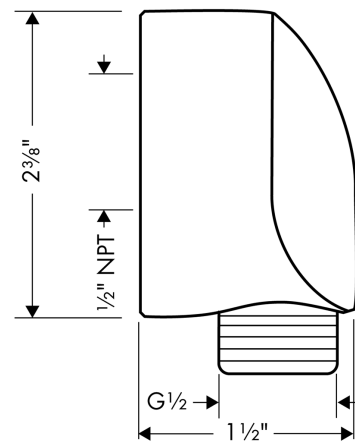

FixFit

Wall Outlet with Check Valves

Finish: **rubbed bronze** Part no. : **27458923**

Description

Features

- G 1/2
- For shower hoses with a conical nut

Item details

List Price \$ 110.00

Compliance / Sustainability

Product image

Scale drawing

**FixFit
Wall Outlet with Check Valves**

Finish: **rubbed bronze** Part no. : **27458923**

Exploded drawing

Year of production: **>05/05**

FixFit

Wall Outlet with Check Valves

Finish: **rubbed bronze** Part no. : **27458923**

Spare parts list

Year of production: >**05/05**

Pos.	Description	Part no.	Price	PU
1	cover	97454XXX	> \$ 5.00	-
2	connection angel	98531USA	> \$ 30.00	-
3	support element	98557000	-	1
4	set of non return valves DW 15	94074000	-	1