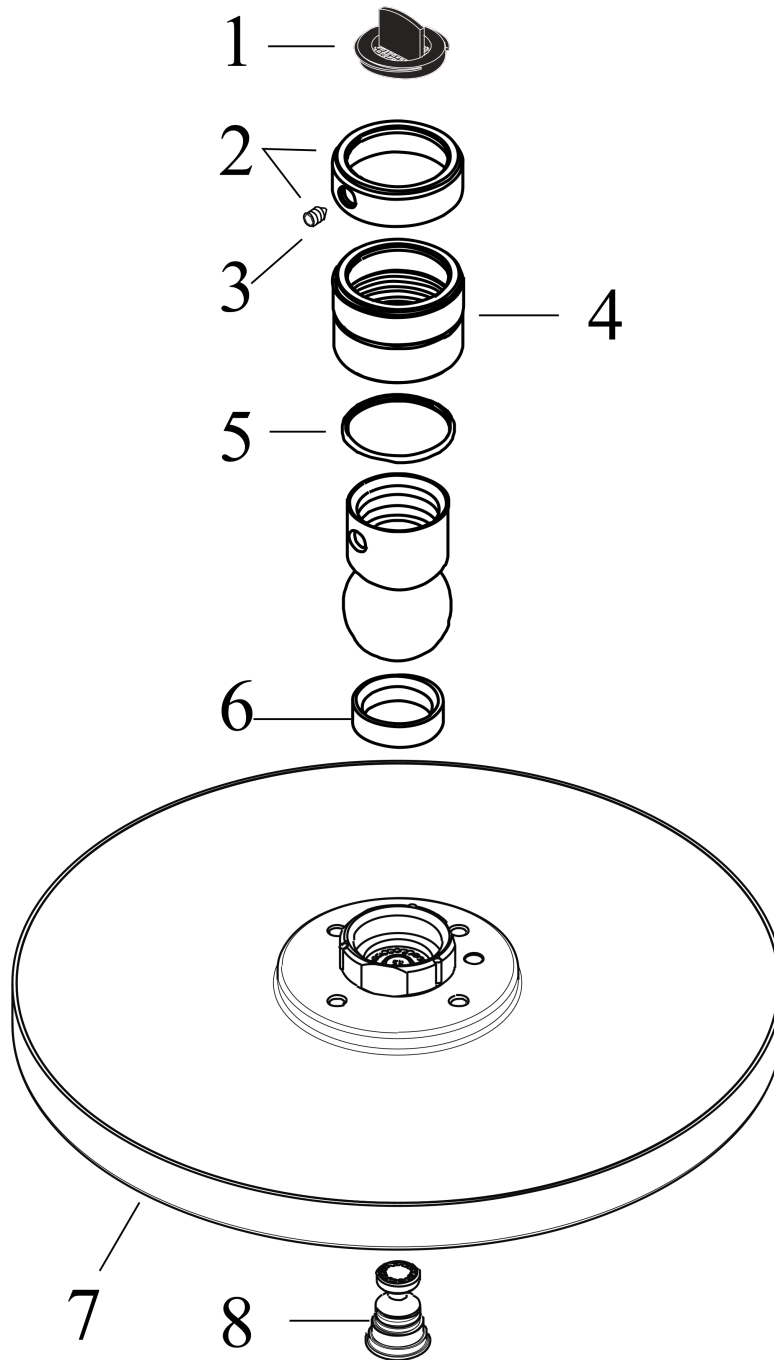

Raindance S
Showerhead 240 1-Jet, 2.5 GPM
 Finish: **chrome** Part no. : **27474001**

Description

Features

- Shower head size: 9 1/2"
- Spray modes: RainAir
- Max. flow: 2.5 GPM (9.5 L/Min)
- 180 spray channels
- Spray face finish: Fully-finished matching spray face

Item details

List Price \$ 780.00

Technology

Compliance / Sustainability

Product image

Scale drawing

Raindance S
Showerhead 240 1-Jet, 2.5 GPM
Finish: **chrome** Part no. : **27474001**

Exploded drawing

Year of production: >09/03

Raindance S
Showerhead 240 1-Jet, 2.5 GPM
 Finish: **chrome** Part no. : **27474001**

Spare parts list

Year of production: >09/03

Pos.	Description	Part no.	Price	PU
1	air jet (Eco)	95795000	-	1
2	seal	97606000	-	1
3	lever collar	97536000	-	1
4	nut	97958000	-	1
5	filter packing	88649000	-	1
6	lock washer	98942000	-	1
7	hollow set screw M4x6	97767000	-	1