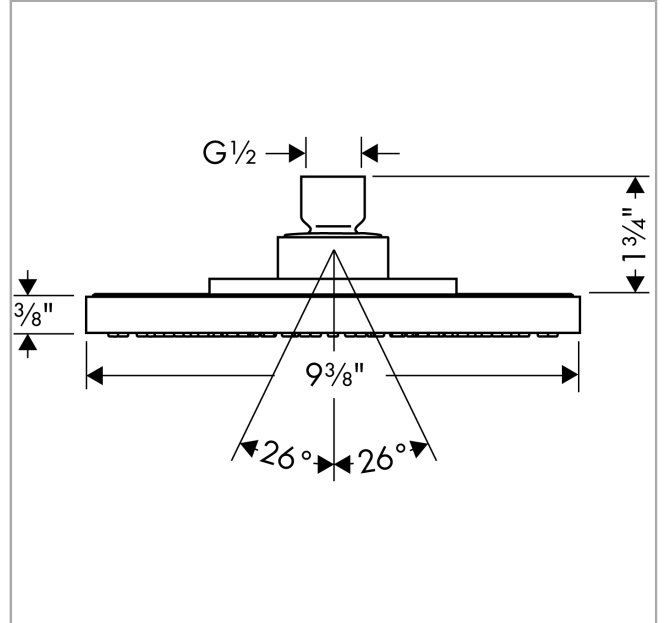

Raindance S
Showerhead 240 1-Jet, 2.5 GPM
 Finish: **chrome** Part no. : **27474001**

Description

Features

- Shower head size: 9 1/2"
- Spray modes: RainAir
- Max. flow: 2.5 GPM (9.5 L/Min)
- 180 spray channels
- Spray face finish: Fully-finished matching spray face

Item details

List Price \$ 780.00

Technology

Compliance / Sustainability

Product image

Scale drawing

Raindance S
Showerhead 240 1-Jet, 2.5 GPM
Finish: **chrome** Part no. : **27474001**

Exploded drawing

Year of production: >09/03

Raindance S
Showerhead 240 1-Jet, 2.5 GPM
 Finish: **chrome** Part no. : **27474001**

Spare parts list

Year of production: >09/03

Pos.	Description	Part no.	Price	PU
1	air jet (Eco)	95795000	-	1
2	seal	97606000	-	1
3	lever collar	97536000	-	1
4	nut	97958000	-	1
5	filter packing	88649000	-	1
6	lock washer	98942000	-	1
7	hollow set screw M4x6	97767000	-	1