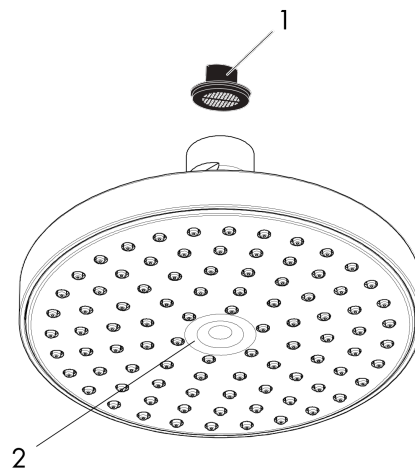

Raindance S
Showerhead 150 1-Jet, 2.5 GPM
 Finish: **chrome** Part no. : **27486001**

Description

Features

- Shower head size: 5.9"
- Spray modes: RainAir
- Max. flow: 2.5 GPM (9.5 L/Min)
- 90 spray channels
- Spray face finish: grey
- EcoAir Technology

Item details

List Price \$ 237.00

Technology

Compliance / Sustainability

Product image

Scale drawing

Raindance S
Showerhead 150 1-Jet, 2.5 GPM
Finish: **chrome** Part no. : **27486001**

Exploded drawing

Year of production: >01/07

Raindance S
Showerhead 150 1-Jet, 2.5 GPM
 Finish: **chrome** Part no. : **27486001**

Spare parts list

Year of production: >01/07

Pos.	Description	Part no.	Price	PU
1	filter packing	88649000	-	1