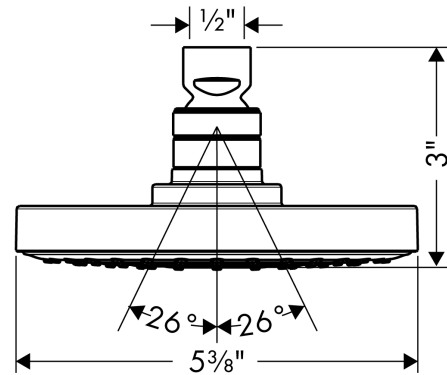

Raindance S
Showerhead 150 1-Jet, 2.5 GPM
 Finish: **chrome** Part no. : **27486001**

Description

Features

- Shower head size: 5.9"
- Spray modes: RainAir
- Max. flow: 2.5 GPM (9.5 L/Min)
- 90 spray channels
- Spray face finish: grey
- EcoAir Technology

Item details

List Price \$ 237.00

Technology

Compliance / Sustainability

Product image

Scale drawing

Raindance S
Showerhead 150 1-Jet, 2.5 GPM
Finish: **chrome** Part no. : **27486001**

Exploded drawing

Year of production: >01/07

Raindance S
Showerhead 150 1-Jet, 2.5 GPM
 Finish: **chrome** Part no. : **27486001**

Spare parts list

Year of production: >01/07

Pos.	Description	Part no.	Price	PU
1	filter packing	88649000	-	1