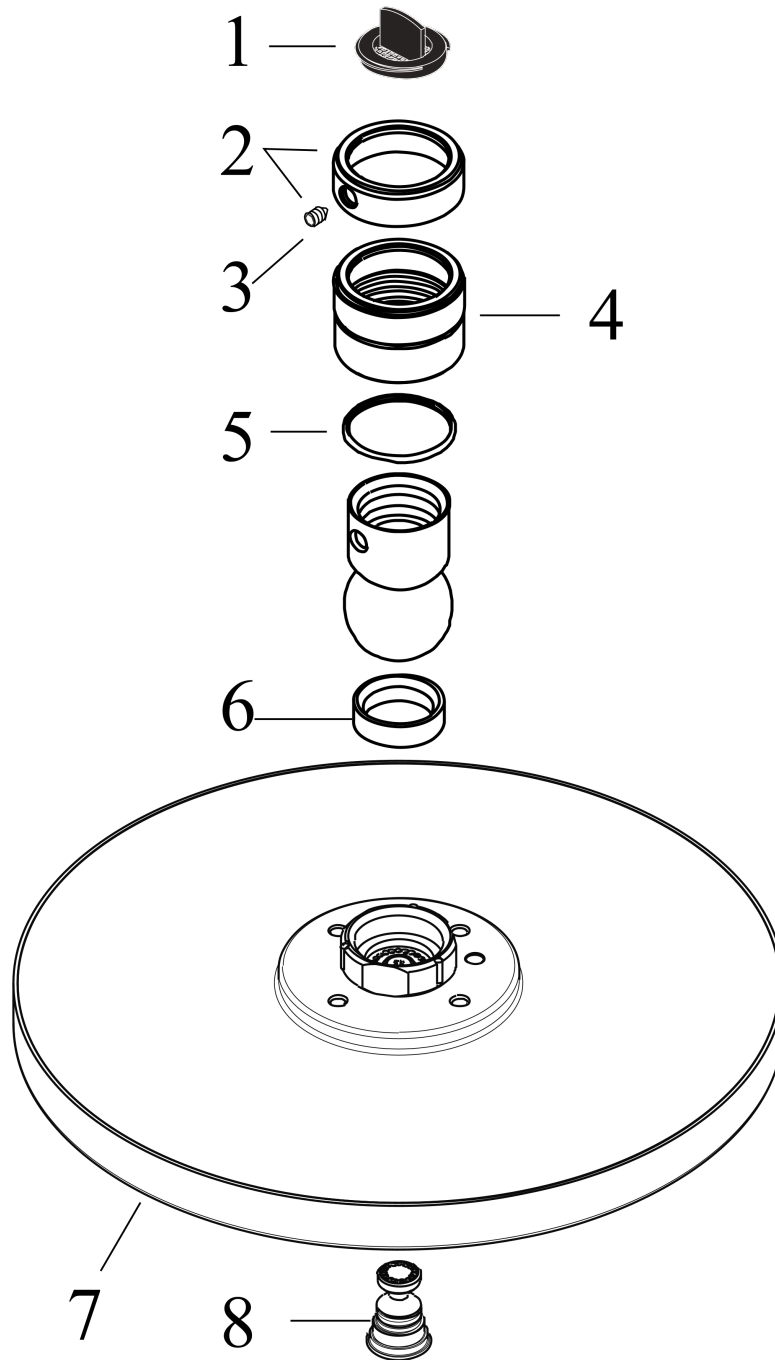

Raindance S

Showerhead 300 1-Jet, 2.5 GPM

Finish: **chrome** Part no. : **27493001**

Description

Features

- Consists of: Showerhead
- Shower head size: 11 3/4"
- Spray modes: RainAir
- Max. flow: 2.5 GPM (9.5 L/Min)
- 225 spray channels
- Spray face finish: Fully-finished matching spray face
- Spray face removable for cleaning

Item details

List Price \$ 1,141.00

Technology

Compliance / Sustainability

Product image

Scale drawing

Raindance S
Showerhead 300 1-Jet, 2.5 GPM
Finish: **chrome** Part no. : **27493001**

Exploded drawing

Year of production: >01/12

Raindance S
Showerhead 300 1-Jet, 2.5 GPM
 Finish: **chrome** Part no. : **27493001**

Spare parts list

Year of production: >01/12

Pos.	Description	Part no.	Price	PU
1	air jet (Eco)	95795000	-	1
2	seal	97606000	-	1
3	lever collar	97536000	-	1
4	nut	97958000	-	1
5	filter packing	88649000	-	1
6	lock washer	98942000	-	1
7	hollow set screw M4x6	97767000	-	1