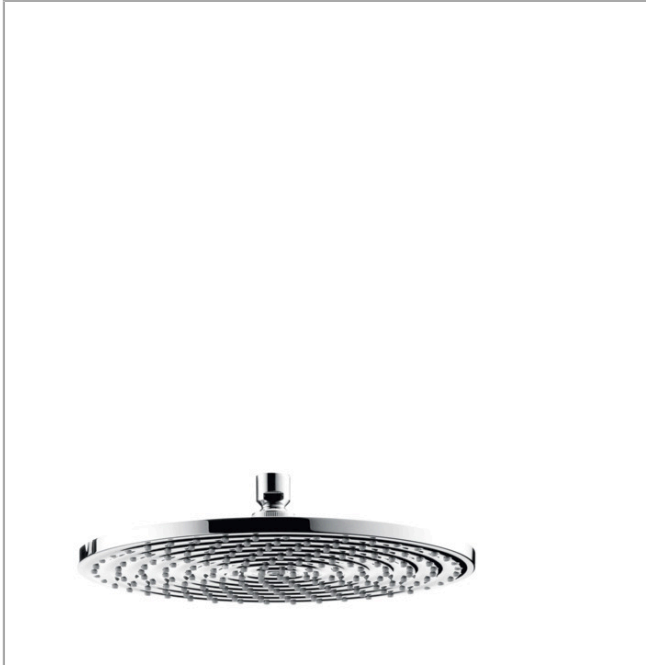

Raindance S

Showerhead 300 1-Jet, 2.5 GPM

Finish: **chrome** Part no. : **27493001**

Description

Features

- Consists of: Showerhead
- Shower head size: 11 3/4"
- Spray modes: RainAir
- Max. flow: 2.5 GPM (9.5 L/Min)
- 225 spray channels
- Spray face finish: Fully-finished matching spray face
- Spray face removable for cleaning

Item details

List Price \$ 1,141.00

Technology

Compliance / Sustainability

Product image

Scale drawing

Raindance S
Showerhead 300 1-Jet, 2.5 GPM
Finish: **chrome** Part no. : **27493001**

Exploded drawing

Year of production: >01/12

Raindance S
Showerhead 300 1-Jet, 2.5 GPM
 Finish: **chrome** Part no. : **27493001**

Spare parts list

Year of production: >01/12

Pos.	Description	Part no.	Price	PU
1	air jet (Eco)	95795000	-	1
2	seal	97606000	-	1
3	lever collar	97536000	-	1
4	nut	97958000	-	1
5	filter packing	88649000	-	1
6	lock washer	98942000	-	1
7	hollow set screw M4x6	97767000	-	1