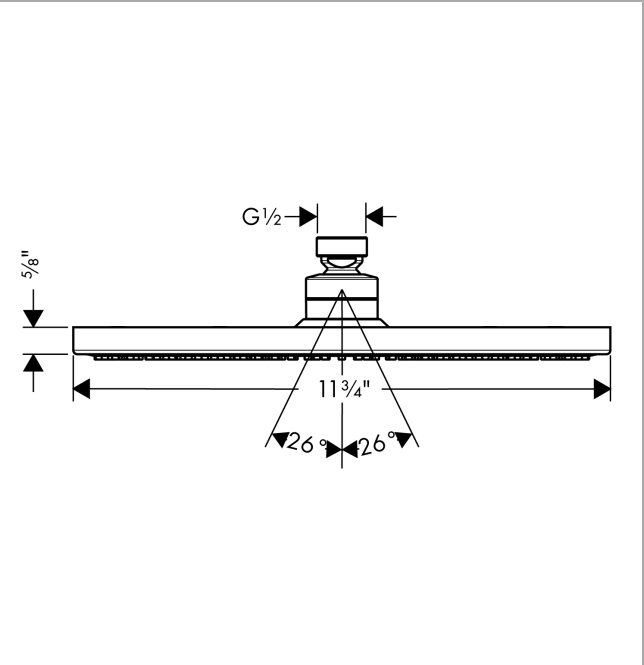

Raindance S

Showerhead 300 1-Jet, 2.5 GPM

Finish: **chrome** Part no. : **27493001**

Description

Features

- Consists of: Showerhead
- Shower head size: 11 3/4"
- Spray modes: RainAir
- Max. flow: 2.5 GPM (9.5 L/Min)
- 225 spray channels
- Spray face finish: Fully-finished matching spray face
- Spray face removable for cleaning

Item details

List Price \$ 1,141.00

Technology

Compliance / Sustainability

Product image

Scale drawing

Raindance S
Showerhead 300 1-Jet, 2.5 GPM
Finish: **chrome** Part no. : **27493001**

Exploded drawing

Year of production: >01/12

Raindance S
Showerhead 300 1-Jet, 2.5 GPM
 Finish: **chrome** Part no. : **27493001**

Spare parts list

Year of production: >01/12

Pos.	Description	Part no.	Price	PU
1	air jet (Eco)	95795000	-	1
2	seal	97606000	-	1
3	lever collar	97536000	-	1
4	nut	97958000	-	1
5	filter packing	88649000	-	1
6	lock washer	98942000	-	1
7	hollow set screw M4x6	97767000	-	1