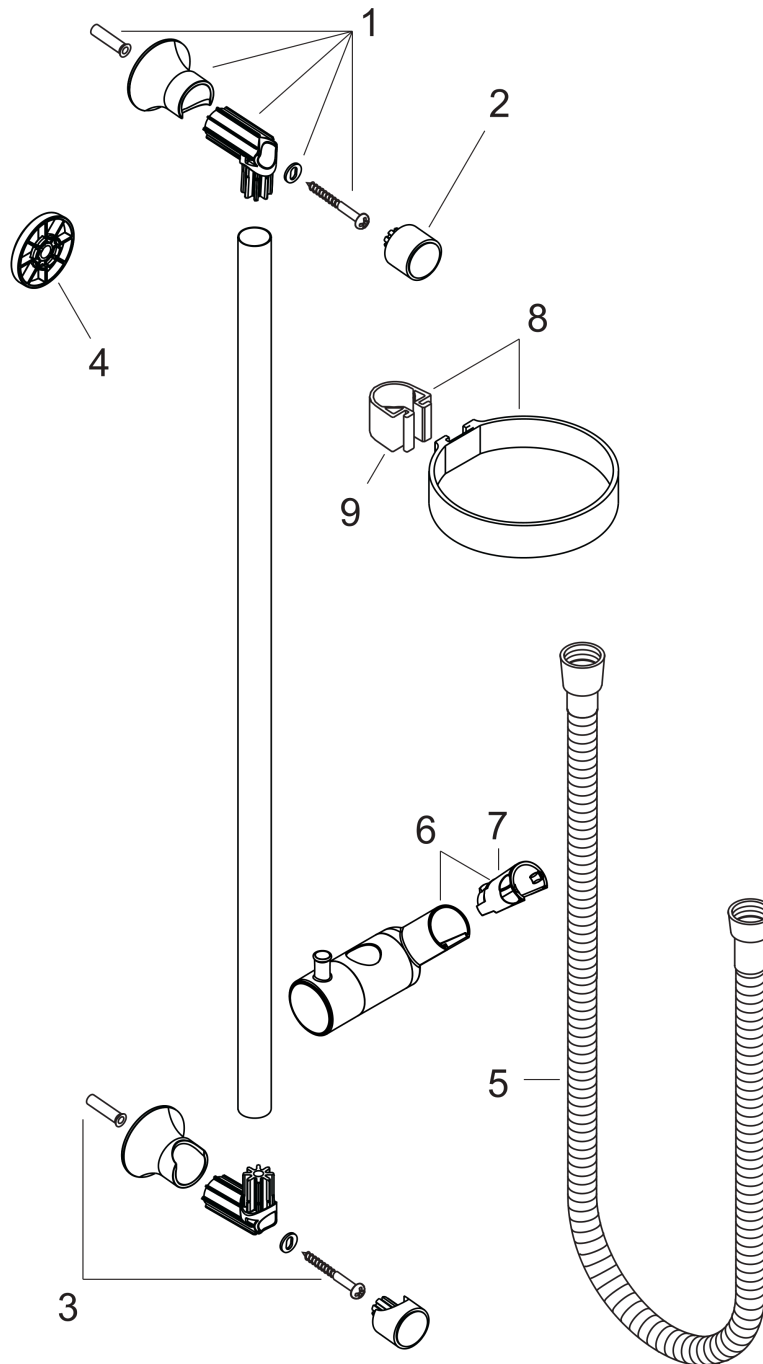

Unica
Wallbar Classic, 24"
 Finish: **chrome** Part no. : **27617000**

Description

Features

- Consists of: Wallbar, Handshower hose, Slider, Shower hose, Wallbar
- Shower bar diameter: 7/8"
- Profile stand pipe: round
- Drilling distance: 24.6"
- Angle-adjustable holder pivots left and right, slides easily and locks in place

Item details

List Price \$ 328.00

Compliance / Sustainability

Product image

Scale drawing

Unica
Wallbar Classic, 24"
 Finish: **chrome** Part no. : **27617000**

Installation example

Unica
 Wallbar Classic, 24"
 Finish: **chrome** Part no. : **27617000**

Exploded drawing

Year of production: >04/08

Unica

Wallbar Classic, 24"

Finish: **chrome** Part no. : **27617000**

Spare parts list

Year of production: >04/08

Pos.	Description	Part no.	Price	PU
1	wall support	95171000	-	1
2	cover	95129000	-	1
3	mounting set	96179000	-	1
4	tile-matching-disk 7 mm	98992000	-	1
5	shower hose Sensoflex 1,60 m	28136000	-	1
6	support, assy	95172000	-	1
7	guide	98918000	-	1
8	shelf Casetta	28678000	-	1
9	clip for Casetta, Ø 22 mm	96189000	-	1
a	seal	98058000	-	1