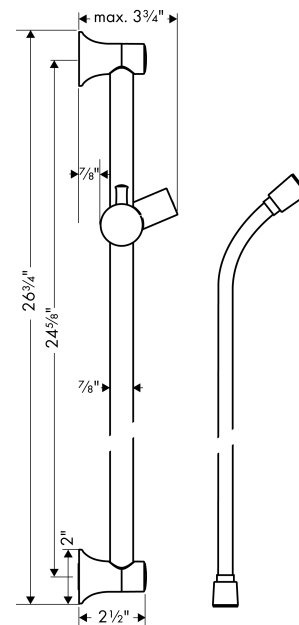

Unica
Wallbar Classic, 24"
 Finish: **chrome** Part no. : **27617000**

Description

Features

- Consists of: Wallbar, Handshower hose, Slider, Shower hose, Wallbar
- Shower bar diameter: 7/8"
- Profile stand pipe: round
- Drilling distance: 24.6"
- Angle-adjustable holder pivots left and right, slides easily and locks in place

Item details

List Price \$ 328.00

Compliance / Sustainability

Product image

Scale drawing

Unica
Wallbar Classic, 24"
 Finish: **chrome** Part no. : **27617000**

Installation example

Unica
 Wallbar Classic, 24"
 Finish: **chrome** Part no. : **27617000**

Exploded drawing

Year of production: >04/08

Unica

Wallbar Classic, 24"

Finish: **chrome** Part no. : **27617000**

Spare parts list

Year of production: >04/08

Pos.	Description	Part no.	Price	PU
1	wall support	95171000	-	1
2	cover	95129000	-	1
3	mounting set	96179000	-	1
4	tile-matching-disk 7 mm	98992000	-	1
5	shower hose Sensoflex 1,60 m	28136000	-	1
6	support, assy	95172000	-	1
7	guide	98918000	-	1
8	shelf Casetta	28678000	-	1
9	clip for Casetta, Ø 22 mm	96189000	-	1
a	seal	98058000	-	1