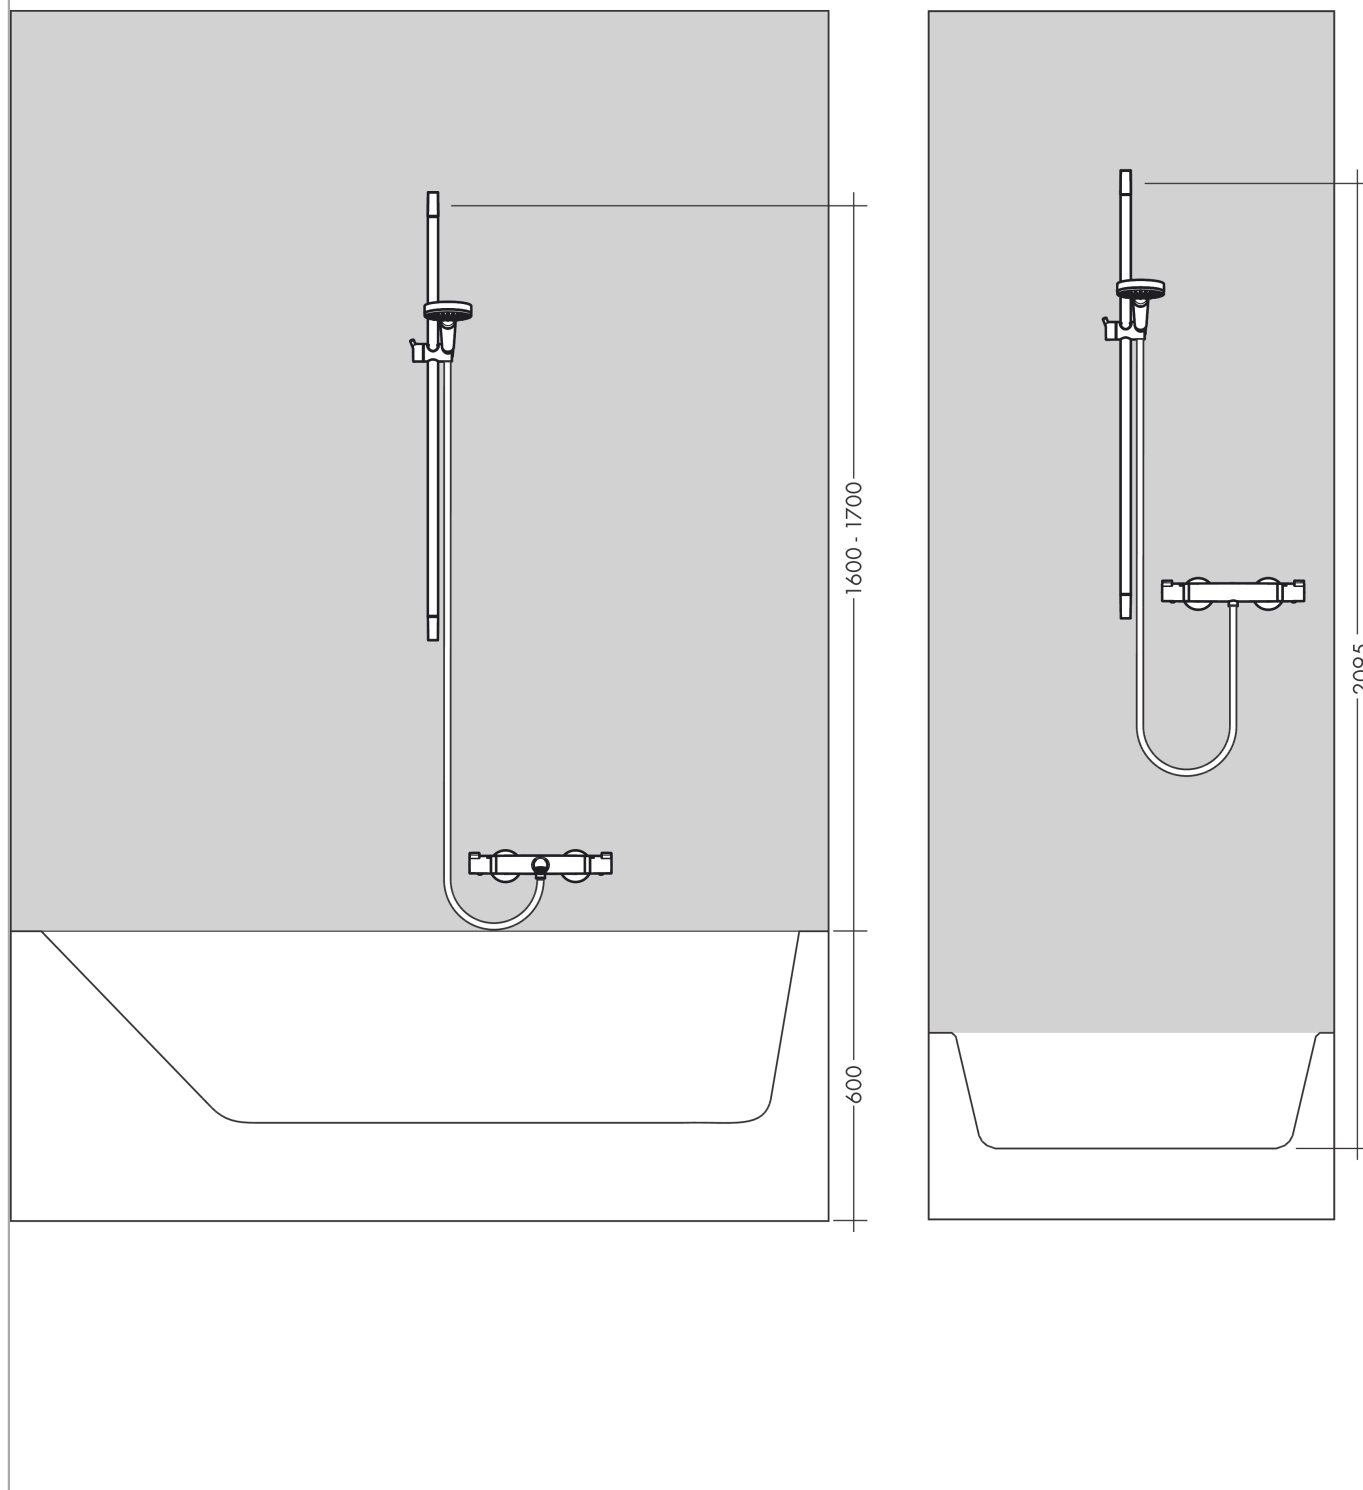

Unica
Wallbar Classic, 24"
 Finish: **chrome** Part no. : **27617000**

Description

Features

- Consists of: Wallbar, Handshower hose, Slider, Shower hose, Wallbar
- Shower bar diameter: 7/8"
- Profile stand pipe: round
- Drilling distance: 24.6"
- Angle-adjustable holder pivots left and right, slides easily and locks in place

Item details

List Price \$ 328.00

Compliance / Sustainability

Product image

Scale drawing

Unica
Wallbar Classic, 24"
 Finish: **chrome** Part no. : **27617000**

Installation example

Unica
 Wallbar Classic, 24"
 Finish: **chrome** Part no. : **27617000**

Exploded drawing

Year of production: >04/08

Unica

Wallbar Classic, 24"

Finish: **chrome** Part no. : **27617000**

Spare parts list

Year of production: >04/08

Pos.	Description	Part no.	Price	PU
1	wall support	95171000	-	1
2	cover	95129000	-	1
3	mounting set	96179000	-	1
4	tile-matching-disk 7 mm	98992000	-	1
5	shower hose Sensoflex 1,60 m	28136000	-	1
6	support, assy	95172000	-	1
7	guide	98918000	-	1
8	shelf Casetta	28678000	-	1
9	clip for Casetta, Ø 22 mm	96189000	-	1
a	seal	98058000	-	1