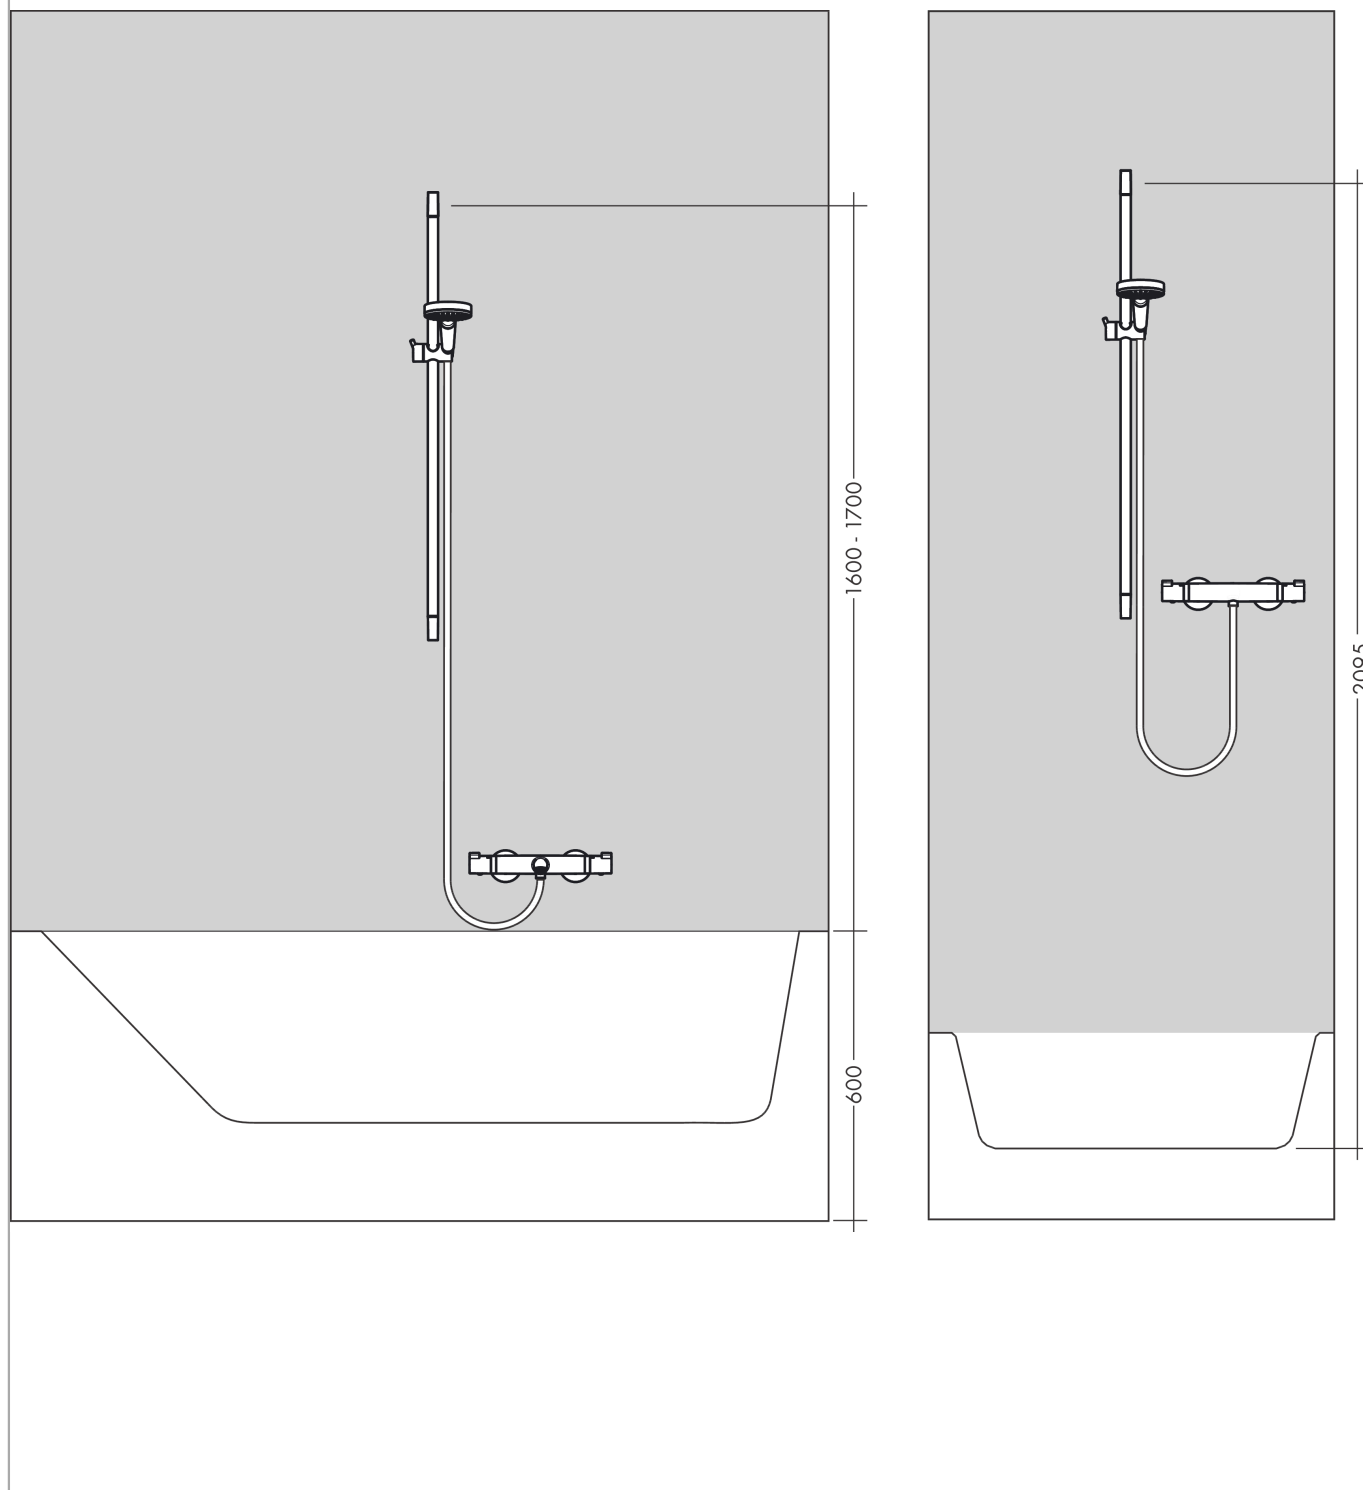

**Unica**  
**Wallbar Classic, 24"**  
 Finish: **brushed nickel** Part no. : **27617820**

**Description**

**Features**

- Consists of: Wallbar, Handshower hose, Slider, Shower hose, Wallbar
- Shower bar diameter: 7/8"
- Profile stand pipe: round
- Drilling distance: 24.6"
- Angle-adjustable holder pivots left and right, slides easily and locks in place

**Item details**

List Price \$ 432.00

**Compliance / Sustainability**

**Product image**

**Scale drawing**

Unica  
**Wallbar Classic, 24"**  
 Finish: **brushed nickel** Part no. : **27617820**

Installation example

Unica  
 Wallbar Classic, 24"  
 Finish: brushed nickel Part no. : 27617820

Exploded drawing

Year of production: >04/08

**Unica**  
**Wallbar Classic, 24"**  
 Finish: **brushed nickel**    Part no. : **27617820**

**Spare parts list**

Year of production: >04/08

Pos.	Description	Part no.	Price	PU
1	wall support	95171000	-	1
2	cover	95129820	-	1
3	mounting set	96179000	-	1
4	tile-matching-disk 7 mm	98992820	-	1
5	shower hose 1,60 m	28116830	-	1
6	support, assy	95172820	-	1
7	guide	98918000	-	1
8	shelf Casetta	28678000	-	1
9	clip for Casetta, Ø 22 mm	96189000	-	1
a	shower hose 1,60 m	28276823	-	1
b	seal	98058000	-	1