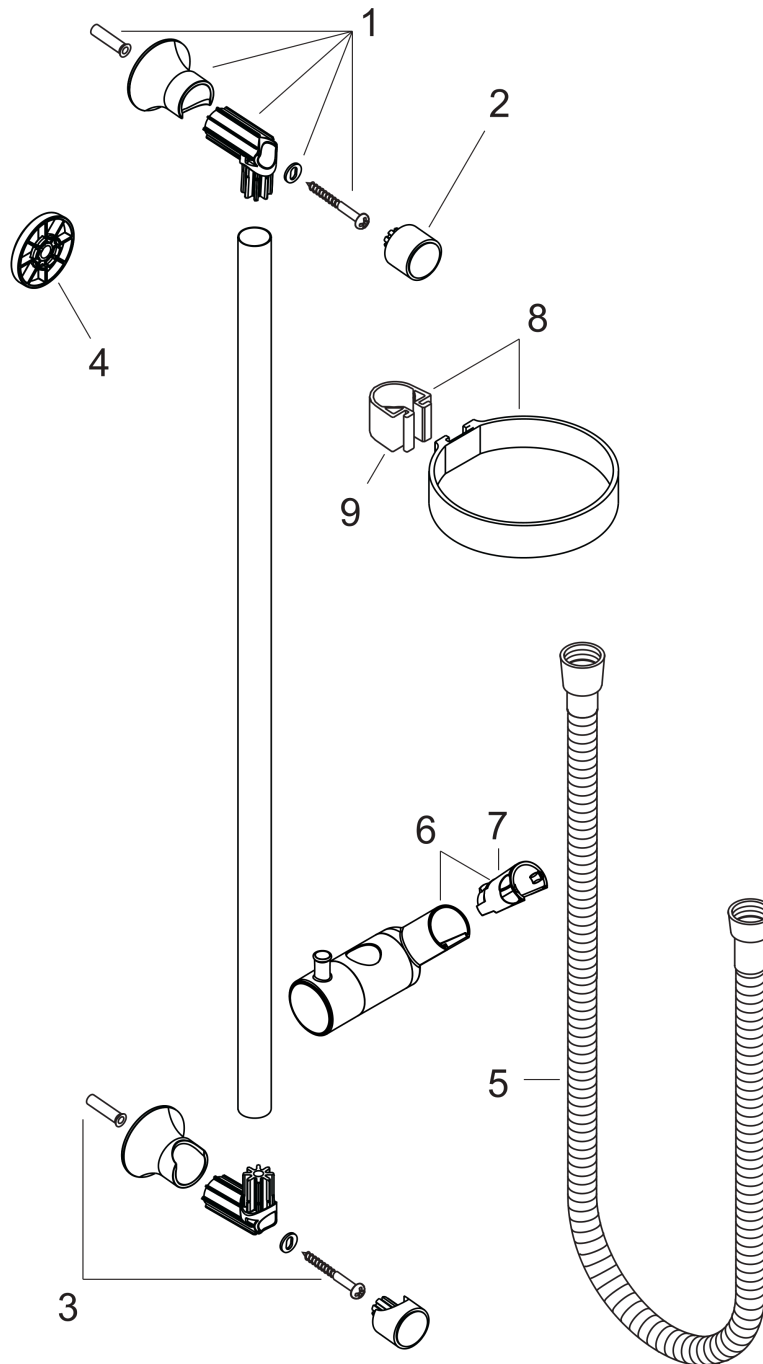

**Unica**  
**Wallbar Classic, 24"**  
 Finish: **brushed nickel** Part no. : **27617820**

**Description**

**Features**

- Consists of: Wallbar, Handshower hose, Slider, Shower hose, Wallbar
- Shower bar diameter: 7/8"
- Profile stand pipe: round
- Drilling distance: 24.6"
- Angle-adjustable holder pivots left and right, slides easily and locks in place

**Item details**

List Price \$ 432.00

**Compliance / Sustainability**

**Product image**

**Scale drawing**

Unica  
**Wallbar Classic, 24"**  
 Finish: **brushed nickel** Part no. : **27617820**

Installation example

Unica  
 Wallbar Classic, 24"  
 Finish: brushed nickel Part no. : 27617820

Exploded drawing

Year of production: >04/08

**Unica**  
**Wallbar Classic, 24"**  
 Finish: **brushed nickel**    Part no. : **27617820**

**Spare parts list**

Year of production: >04/08

Pos.	Description	Part no.	Price	PU
1	wall support	95171000	-	1
2	cover	95129820	-	1
3	mounting set	96179000	-	1
4	tile-matching-disk 7 mm	98992820	-	1
5	shower hose 1,60 m	28116830	-	1
6	support, assy	95172820	-	1
7	guide	98918000	-	1
8	shelf Casetta	28678000	-	1
9	clip for Casetta, Ø 22 mm	96189000	-	1
a	shower hose 1,60 m	28276823	-	1
b	seal	98058000	-	1