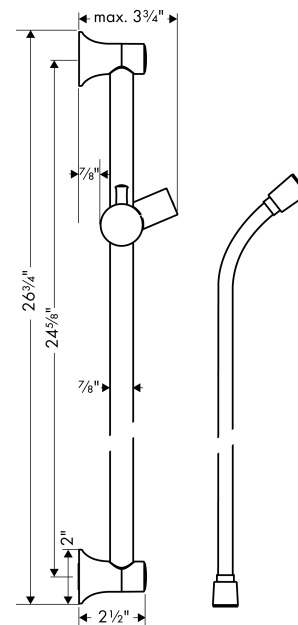

**Unica**  
**Wallbar Classic, 24"**  
 Finish: **brushed nickel** Part no. : **27617820**

**Description**

**Features**

- Consists of: Wallbar, Handshower hose, Slider, Shower hose, Wallbar
- Shower bar diameter: 7/8"
- Profile stand pipe: round
- Drilling distance: 24.6"
- Angle-adjustable holder pivots left and right, slides easily and locks in place

**Item details**

List Price \$ 432.00

**Compliance / Sustainability**

**Product image**

**Scale drawing**

Unica  
**Wallbar Classic, 24"**  
 Finish: **brushed nickel** Part no. : **27617820**

Installation example

Unica  
 Wallbar Classic, 24"  
 Finish: brushed nickel Part no. : 27617820

Exploded drawing

Year of production: >04/08

**Unica**  
**Wallbar Classic, 24"**  
 Finish: **brushed nickel**    Part no. : **27617820**

**Spare parts list**

Year of production: >04/08

Pos.	Description	Part no.	Price	PU
1	wall support	95171000	-	1
2	cover	95129820	-	1
3	mounting set	96179000	-	1
4	tile-matching-disk 7 mm	98992820	-	1
5	shower hose 1,60 m	28116830	-	1
6	support, assy	95172820	-	1
7	guide	98918000	-	1
8	shelf Casetta	28678000	-	1
9	clip for Casetta, Ø 22 mm	96189000	-	1
a	shower hose 1,60 m	28276823	-	1
b	seal	98058000	-	1