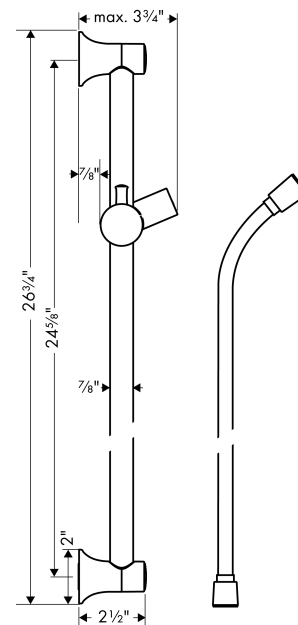

**Unica**  
**Wallbar Classic, 24"**  
 Finish: **polished nickel** Part no. : **27617830**

**Description**

**Features**

- Consists of: Wallbar, Handshower hose, Slider, Shower hose, Wallbar
- Shower bar diameter: 7/8"
- Profile stand pipe: round
- Drilling distance: 24.6"
- Angle-adjustable holder pivots left and right, slides easily and locks in place

**Item details**

List Price \$ 417.00

**Compliance / Sustainability**

**Product image**

**Scale drawing**

Unica  
 Wallbar Classic, 24"  
 Finish: polished nickel Part no. : 27617830

Installation example

Unica  
 Wallbar Classic, 24"  
 Finish: polished nickel Part no. : 27617830

Exploded drawing

Year of production: >04/08

**Unica**  
**Wallbar Classic, 24"**  
 Finish: **polished nickel**    Part no. : **27617830**

**Spare parts list**

Year of production: >04/08

Pos.	Description	Part no.	Price	PU
1	wall support	95171830	-	1
2	cover	95129830	-	1
3	mounting set	96179XXX	> \$ 15.00	-
4	tile-matching-disk 7 mm	98992830	-	1
5	shower hose Sensoflex 1,60 m	28136XXX	-	-
6	support, assy	95172830	-	1
7	guide	98918XXX	-	-
8	shelf Casetta	28678000	-	1
9	clip for Casetta, Ø 22 mm	96189000	-	1