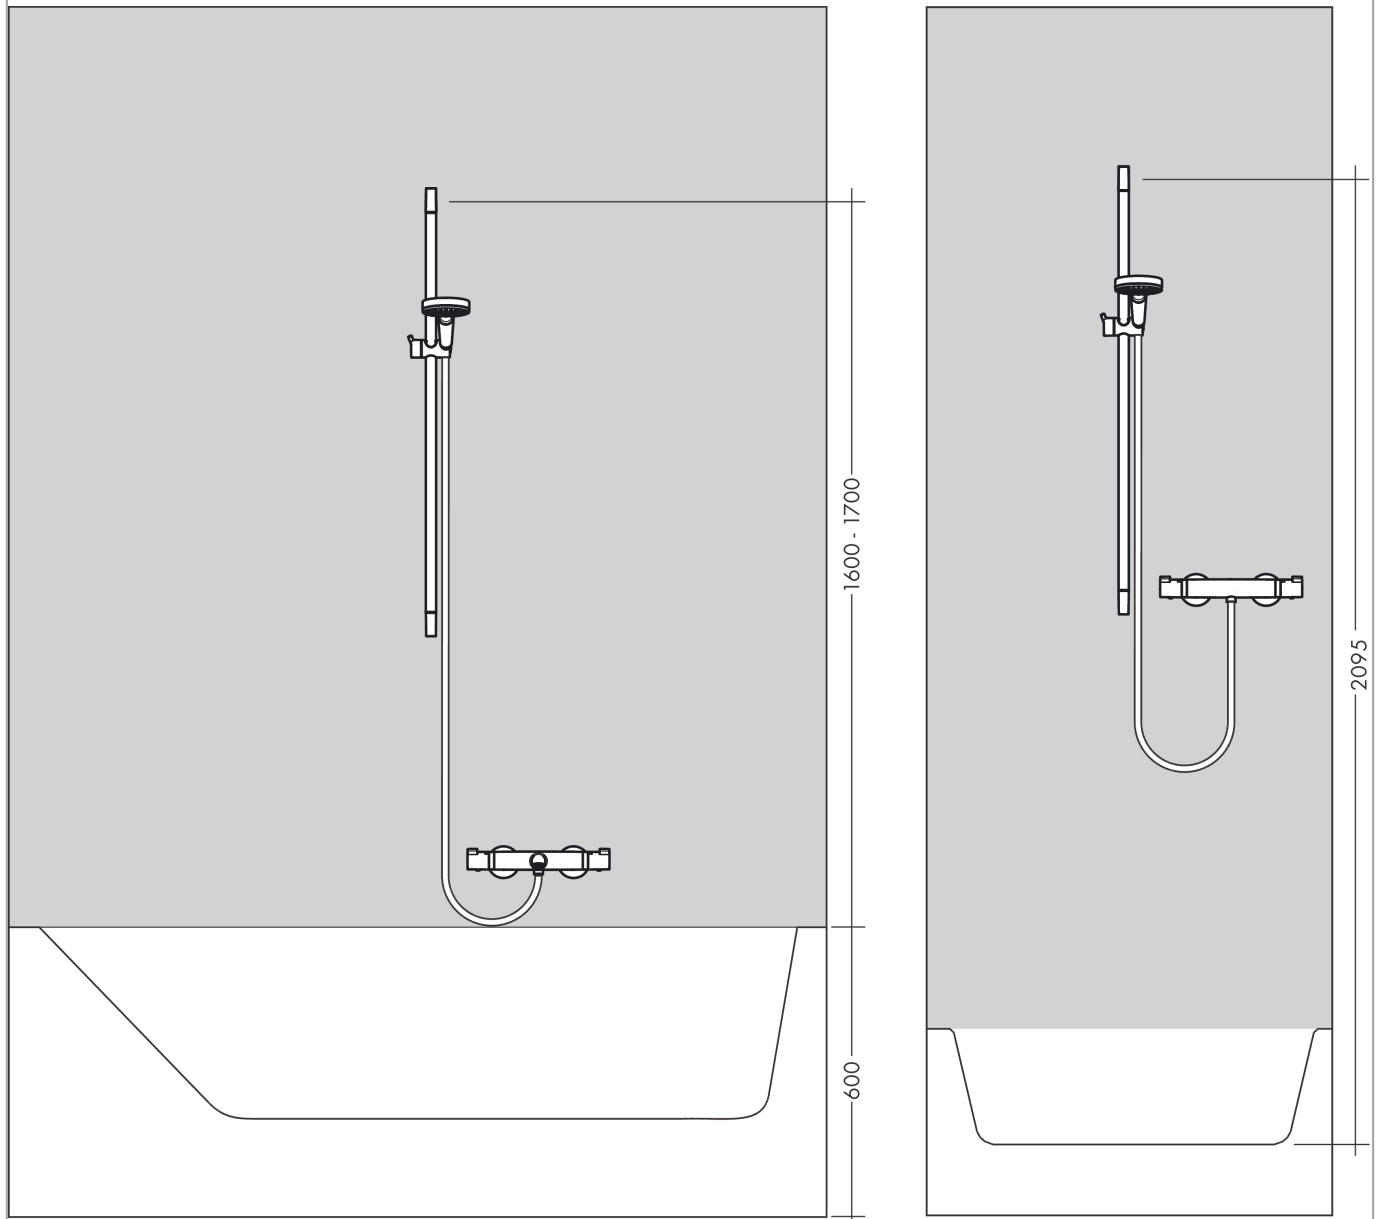

**Unica**  
**Wallbar Classic, 24"**  
 Finish: **polished nickel** Part no. : **27617830**

**Description**

**Features**

- Consists of: Wallbar, Handshower hose, Slider, Shower hose, Wallbar
- Shower bar diameter: 7/8"
- Profile stand pipe: round
- Drilling distance: 24.6"
- Angle-adjustable holder pivots left and right, slides easily and locks in place

**Item details**

List Price \$ 417.00

**Compliance / Sustainability**

**Product image**

**Scale drawing**

Unica  
 Wallbar Classic, 24"  
 Finish: polished nickel Part no. : 27617830

Installation example

Unica  
 Wallbar Classic, 24"  
 Finish: polished nickel Part no. : 27617830

Exploded drawing

Year of production: >04/08

**Unica**  
**Wallbar Classic, 24"**  
 Finish: **polished nickel**    Part no. : **27617830**

**Spare parts list**

Year of production: >04/08

Pos.	Description	Part no.	Price	PU
1	wall support	95171830	-	1
2	cover	95129830	-	1
3	mounting set	96179XXX	> \$ 15.00	-
4	tile-matching-disk 7 mm	98992830	-	1
5	shower hose Sensoflex 1,60 m	28136XXX	-	-
6	support, assy	95172830	-	1
7	guide	98918XXX	-	-
8	shelf Casetta	28678000	-	1
9	clip for Casetta, Ø 22 mm	96189000	-	1