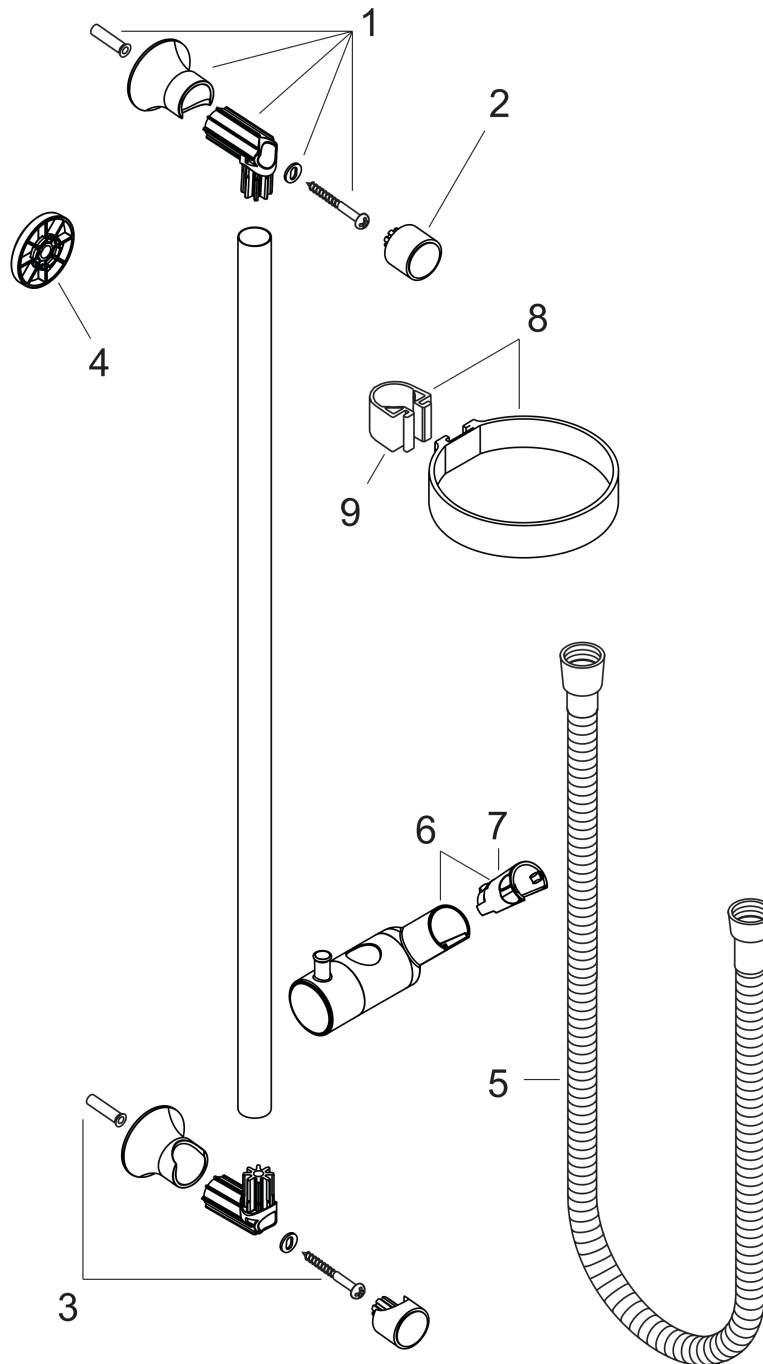

**Unica**  
**Wallbar Classic, 24"**  
 Finish: **polished nickel** Part no. : **27617830**

**Description**

**Features**

- Consists of: Wallbar, Handshower hose, Slider, Shower hose, Wallbar
- Shower bar diameter: 7/8"
- Profile stand pipe: round
- Drilling distance: 24.6"
- Angle-adjustable holder pivots left and right, slides easily and locks in place

**Item details**

List Price \$ 417.00

**Compliance / Sustainability**

**Product image**

**Scale drawing**

Unica  
 Wallbar Classic, 24"  
 Finish: polished nickel Part no. : 27617830

Installation example

Unica  
 Wallbar Classic, 24"  
 Finish: polished nickel Part no. : 27617830

Exploded drawing

Year of production: >04/08

**Unica**  
**Wallbar Classic, 24"**  
 Finish: **polished nickel**    Part no. : **27617830**

**Spare parts list**

Year of production: >04/08

Pos.	Description	Part no.	Price	PU
1	wall support	95171830	-	1
2	cover	95129830	-	1
3	mounting set	96179XXX	> \$ 15.00	-
4	tile-matching-disk 7 mm	98992830	-	1
5	shower hose Sensoflex 1,60 m	28136XXX	-	-
6	support, assy	95172830	-	1
7	guide	98918XXX	-	-
8	shelf Casetta	28678000	-	1
9	clip for Casetta, Ø 22 mm	96189000	-	1