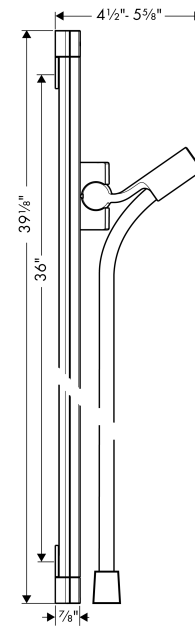

**Unica**  
**Wallbar Raindance S, 36"**  
 Finish: **chrome** Part no. : **27636000**

**Description**

**Features**

- Consists of: Wallbar, Handshower hose, Slider, Shower hose, Wallbar
- Slim aluminum profile wallbar
- Stand pipe: 39.17"
- Profile stand pipe: square
- Drilling distance: 36"
- Angle-adjustable holder pivots left and right, slides easily and locks in place

**Item details**

List Price \$ 573.00

**Compliance / Sustainability**

**Product image**

**Scale drawing**

Unica  
 Wallbar Raindance S, 36"  
 Finish: **chrome** Part no. : **27636000**

Installation example

Unica  
 Wallbar Raindance S, 36"  
 Finish: chrome Part no. : 27636000

Exploded drawing

Year of production: >02/08

**Unica**  
**Wallbar Raindance S, 36"**  
 Finish: **chrome** Part no. : **27636000**

**Spare parts list**

Year of production: >02/08

Pos.	Description	Part no.	Price	PU
1	wall support cpl.	98518000	-	1
2	tile-matching-disk 7 mm	98993000	-	1
3	set of covers	98519000	-	1
4	mounting set	96179000	-	1
5	shower hose Isiflex'B 1,60 m	28276000	-	1
6	corner fitting set	28694000	-	1
7	support, assy	98520000	-	1
8	guide	98918000	-	1