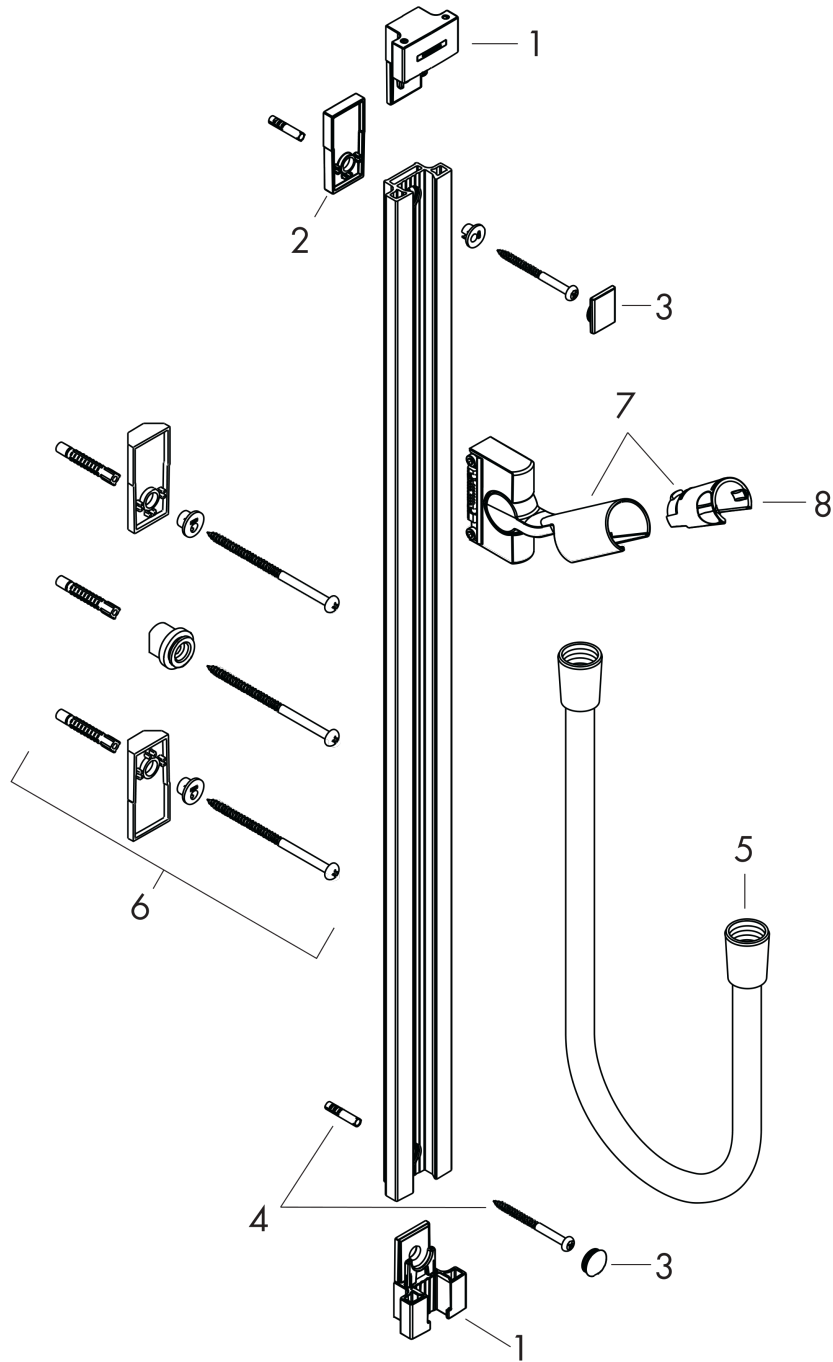

**Unica**  
**Wallbar Raindance S, 36"**  
 Finish: **chrome** Part no. : **27636000**

**Description**

**Features**

- Consists of: Wallbar, Handshower hose, Slider, Shower hose, Wallbar
- Slim aluminum profile wallbar
- Stand pipe: 39.17"
- Profile stand pipe: square
- Drilling distance: 36"
- Angle-adjustable holder pivots left and right, slides easily and locks in place

**Item details**

List Price \$ 573.00

**Compliance / Sustainability**

**Product image**

**Scale drawing**

Unica  
 Wallbar Raindance S, 36"  
 Finish: **chrome** Part no. : **27636000**

Installation example

Unica  
 Wallbar Raindance S, 36"  
 Finish: chrome Part no. : 27636000

Exploded drawing

Year of production: >02/08

**Unica**  
**Wallbar Raindance S, 36"**  
 Finish: **chrome** Part no. : **27636000**

**Spare parts list**

Year of production: >02/08

Pos.	Description	Part no.	Price	PU
1	wall support cpl.	98518000	-	1
2	tile-matching-disk 7 mm	98993000	-	1
3	set of covers	98519000	-	1
4	mounting set	96179000	-	1
5	shower hose Isiflex'B 1,60 m	28276000	-	1
6	corner fitting set	28694000	-	1
7	support, assy	98520000	-	1
8	guide	98918000	-	1