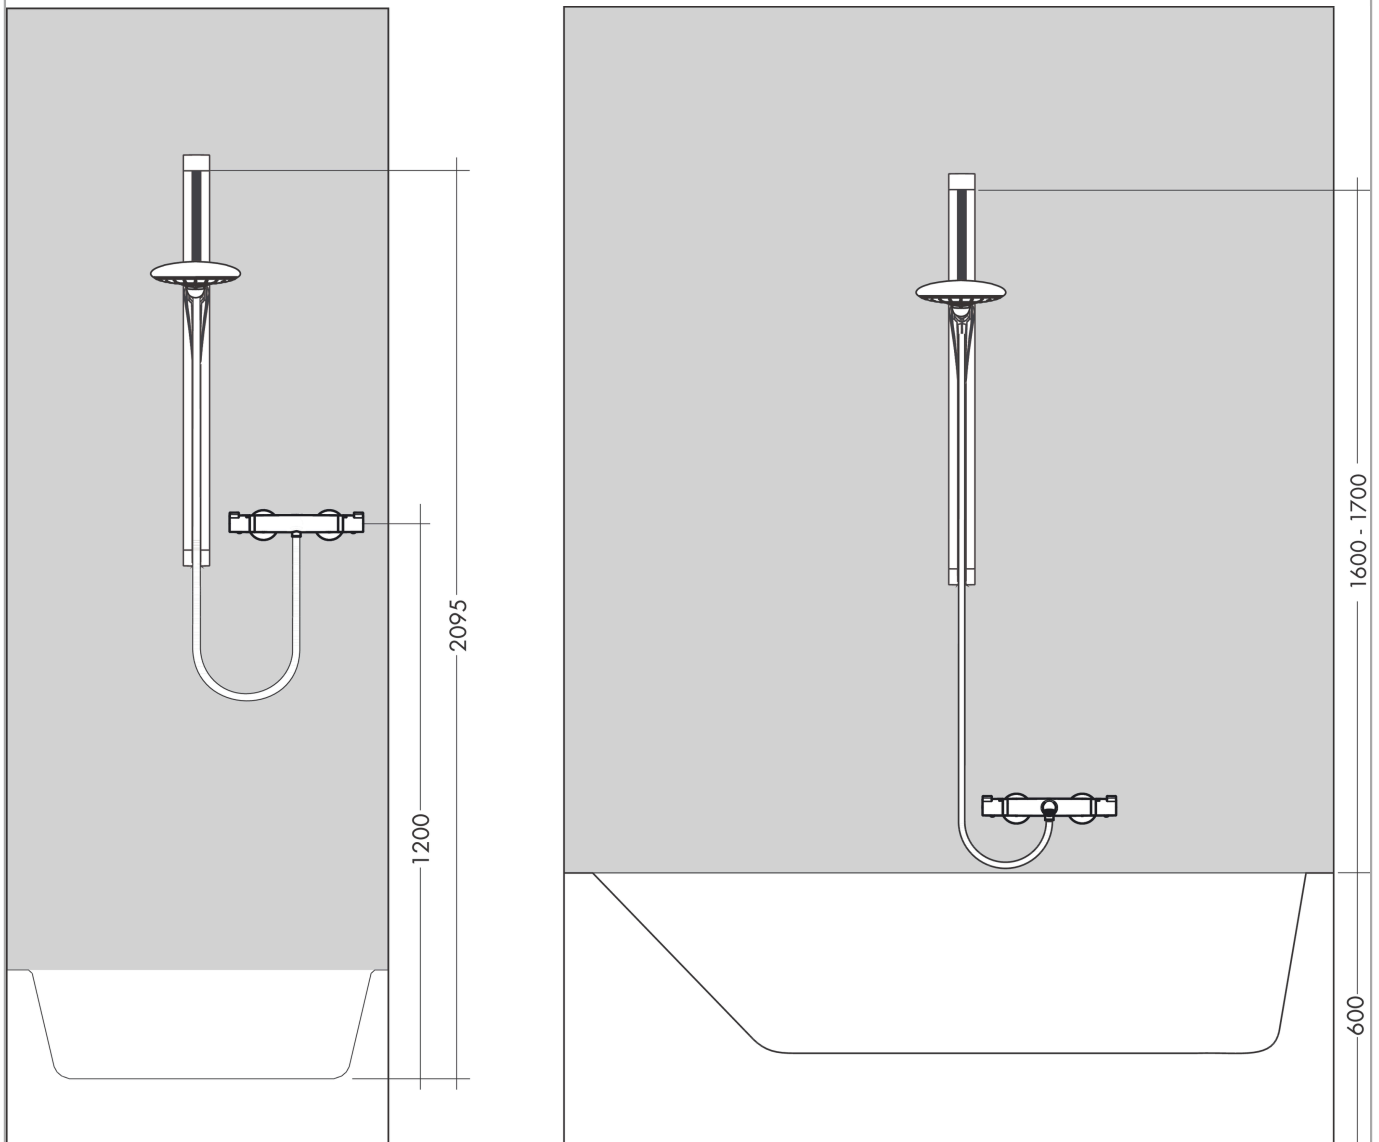

**Unica**  
**Wallbar Raindance S, 36"**  
 Finish: **chrome** Part no. : **27636000**

**Description**

**Features**

- Consists of: Wallbar, Handshower hose, Slider, Shower hose, Wallbar
- Slim aluminum profile wallbar
- Stand pipe: 39.17"
- Profile stand pipe: square
- Drilling distance: 36"
- Angle-adjustable holder pivots left and right, slides easily and locks in place

**Item details**

List Price \$ 573.00

**Compliance / Sustainability**

**Product image**

**Scale drawing**

Unica  
 Wallbar Raindance S, 36"  
 Finish: **chrome** Part no. : **27636000**

Installation example

Unica  
 Wallbar Raindance S, 36"  
 Finish: chrome Part no. : 27636000

Exploded drawing

Year of production: >02/08

**Unica**  
**Wallbar Raindance S, 36"**  
 Finish: **chrome** Part no. : **27636000**

**Spare parts list**

Year of production: >02/08

Pos.	Description	Part no.	Price	PU
1	wall support cpl.	98518000	-	1
2	tile-matching-disk 7 mm	98993000	-	1
3	set of covers	98519000	-	1
4	mounting set	96179000	-	1
5	shower hose Isiflex'B 1,60 m	28276000	-	1
6	corner fitting set	28694000	-	1
7	support, assy	98520000	-	1
8	guide	98918000	-	1