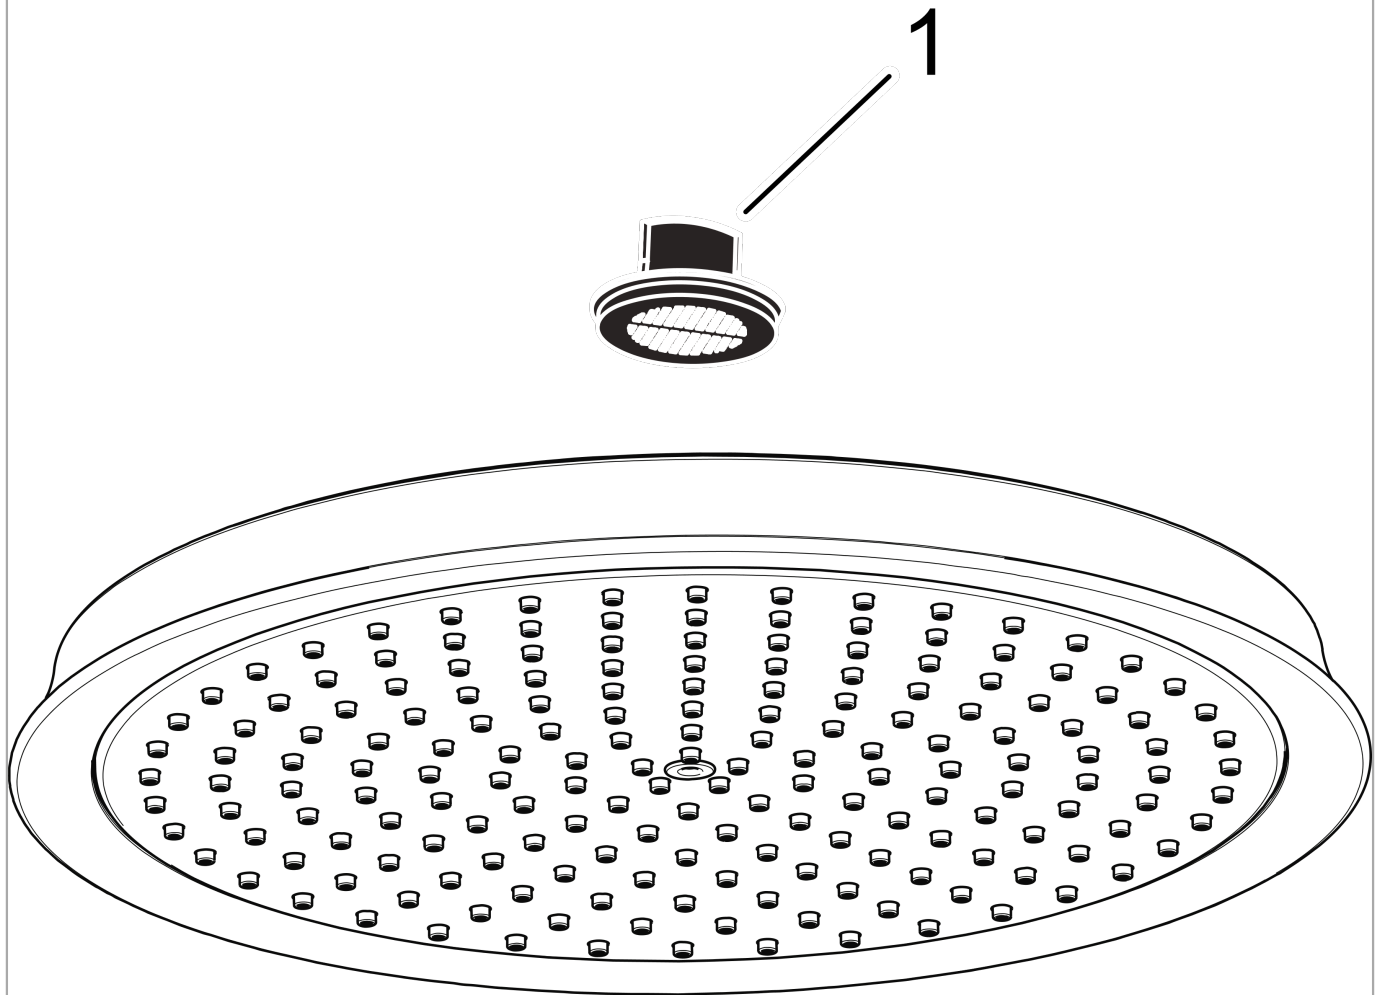

Raindance Classic
Showerhead 180 1-Jet, 2.5 GPM
 Finish: **polished nickel** Part no. : **28421831**

Description

Features

- Shower head size: 7 1/8"
- Spray modes: RainAir
- Max. flow: 2.5 GPM (9.5 L/Min)
- 107 spray channels
- Spray face finish: Fully-finished matching spray face

Item details

List Price \$ 857.00

Technology

Compliance / Sustainability

Product image

Scale drawing

Raindance Classic
Showerhead 180 1-Jet, 2.5 GPM
Finish: **polished nickel** Part no. : **28421831**

Exploded drawing

Year of production: >06/09

Raindance Classic
Showerhead 180 1-Jet, 2.5 GPM
 Finish: **polished nickel** Part no. : **28421831**

Spare parts list

Year of production: >06/09

Pos.	Description	Part no.	Price	PU
1	filter packing	88649000	-	1