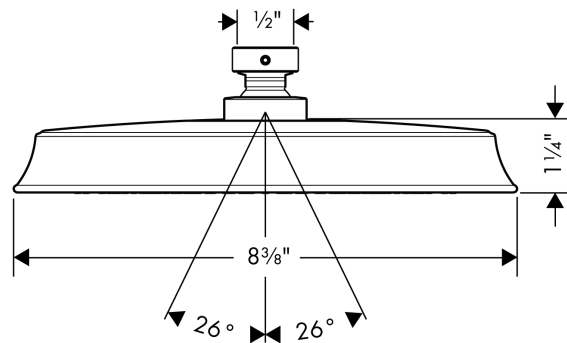

Raindance Classic
Showerhead 180 1-Jet, 2.5 GPM
 Finish: **polished nickel** Part no. : **28421831**

Description

Features

- Shower head size: 7 1/8"
- Spray modes: RainAir
- Max. flow: 2.5 GPM (9.5 L/Min)
- 107 spray channels
- Spray face finish: Fully-finished matching spray face

Item details

List Price \$ 857.00

Technology

Compliance / Sustainability

Product image

Scale drawing

Raindance Classic
Showerhead 180 1-Jet, 2.5 GPM
Finish: **polished nickel** Part no. : **28421831**

Exploded drawing

Year of production: >06/09

Raindance Classic
Showerhead 180 1-Jet, 2.5 GPM
 Finish: **polished nickel** Part no. : **28421831**

Spare parts list

Year of production: >06/09

Pos.	Description	Part no.	Price	PU
1	filter packing	88649000	-	1