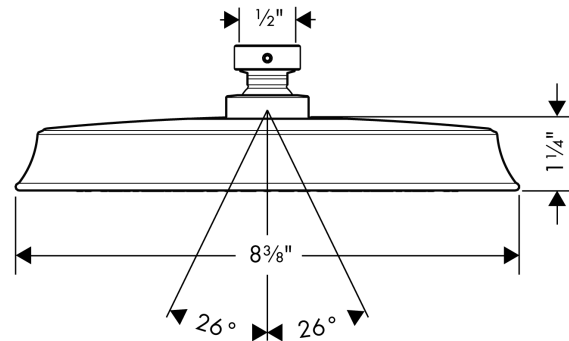

Raindance Classic
Showerhead 180 1-Jet, 2.5 GPM
 Finish: **rubbed bronze** Part no. : **28421921**

Description

Features

- Shower head size: 7 1/8"
- Spray modes: RainAir
- Max. flow: 2.5 GPM (9.5 L/Min)
- 107 spray channels
- Spray face finish: Fully-finished matching spray face

Item details

List Price \$ 891.00

Technology

Compliance / Sustainability

Product image

Scale drawing

Raindance Classic
Showerhead 180 1-Jet, 2.5 GPM
Finish: **rubbed bronze** Part no. : **28421921**

Exploded drawing

Year of production: **>06/09**

Raindance Classic
Showerhead 180 1-Jet, 2.5 GPM
 Finish: **rubbed bronze** Part no. : **28421921**

Spare parts list

Year of production: >06/09

| Pos. | Description | Part no. | Price | PU |
|------|----------------|----------|-------|----|
| 1 | filter packing | 88649000 | - | 1 |