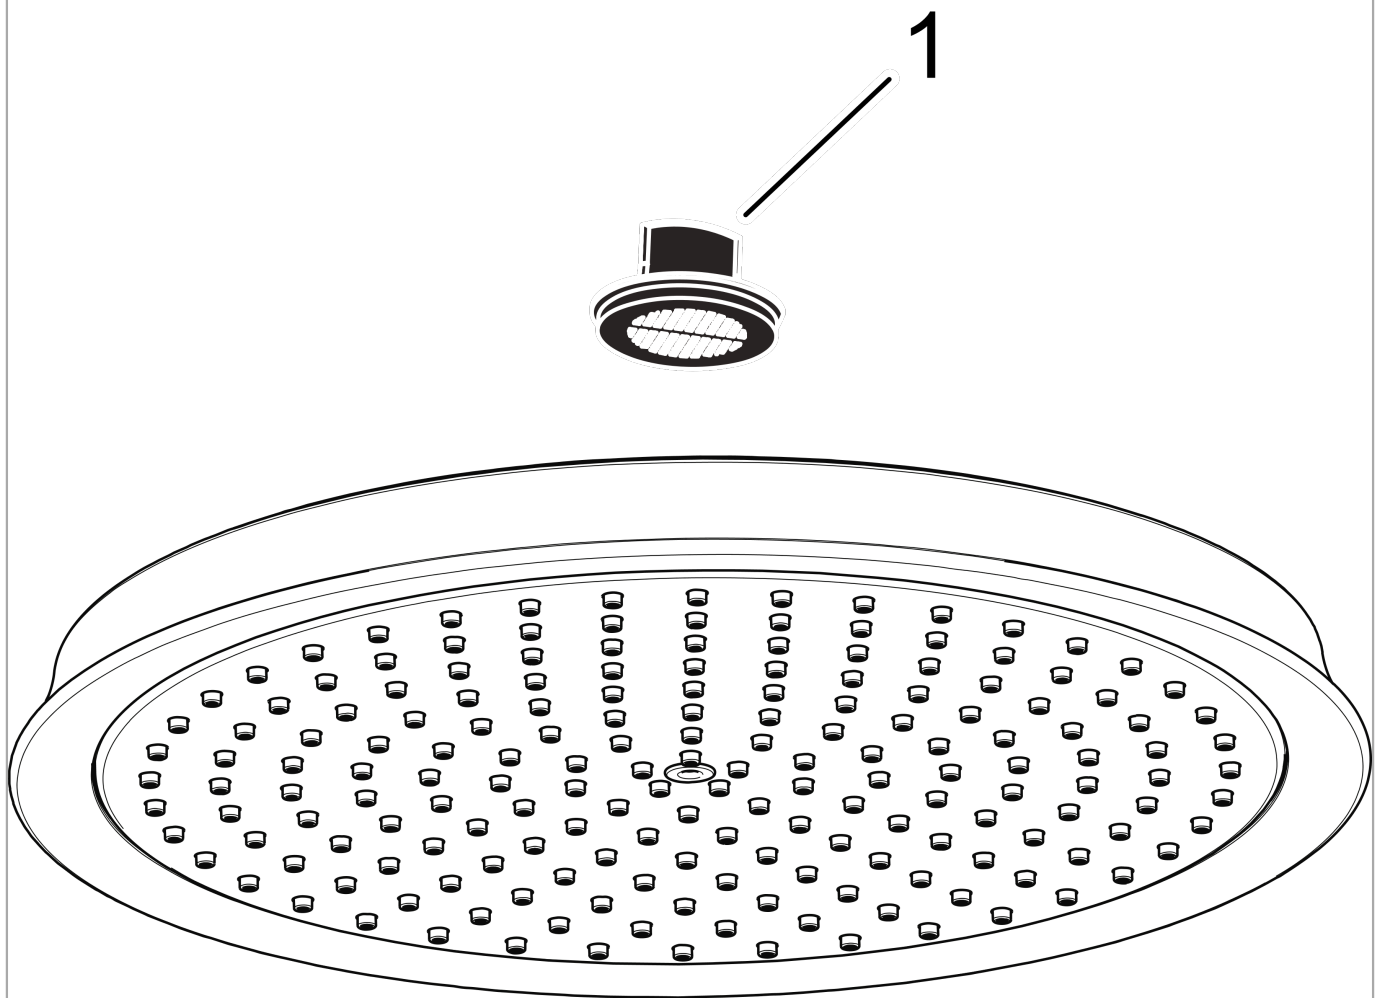

Raindance Classic
Showerhead 180 1-Jet, 2.5 GPM
 Finish: **rubbed bronze** Part no. : **28421921**

Description

Features

- Shower head size: 7 1/8"
- Spray modes: RainAir
- Max. flow: 2.5 GPM (9.5 L/Min)
- 107 spray channels
- Spray face finish: Fully-finished matching spray face

Item details

List Price \$ 891.00

Technology

Compliance / Sustainability

Product image

Scale drawing

Raindance Classic
Showerhead 180 1-Jet, 2.5 GPM
Finish: **rubbed bronze** Part no. : **28421921**

Exploded drawing

Year of production: **>06/09**

Raindance Classic
Showerhead 180 1-Jet, 2.5 GPM
 Finish: **rubbed bronze** Part no. : **28421921**

Spare parts list

Year of production: >06/09

| Pos. | Description | Part no. | Price | PU |
|------|----------------|----------|-------|----|
| 1 | filter packing | 88649000 | - | 1 |