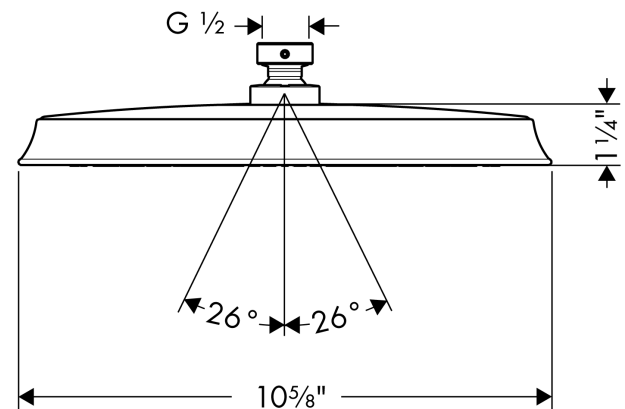

**Raindance Classic
Showerhead 240 1-Jet, 2.5 GPM**

Finish: **brushed nickel** Part no. : **28427821**

Description

Features

- Shower head size: 9 1/2"
- Spray modes: RainAir
- Max. flow: 2.5 GPM (9.5 L/Min)
- 180 spray channels
- Spray face finish: Fully-finished matching spray face
- EcoAir Technology
- Spray face removable for cleaning

Item details

List Price \$ 1,219.00

Technology

Compliance / Sustainability

Product image

Scale drawing

Raindance Classic
Showerhead 240 1-Jet, 2.5 GPM
Finish: **brushed nickel** Part no. : **28427821**

Exploded drawing

Year of production: >06/09

Raindance Classic
Showerhead 240 1-Jet, 2.5 GPM
 Finish: **brushed nickel** Part no. : **28427821**

Spare parts list

Year of production: >06/09

Pos.	Description	Part no.	Price	PU
1	filter packing	88649000	-	1