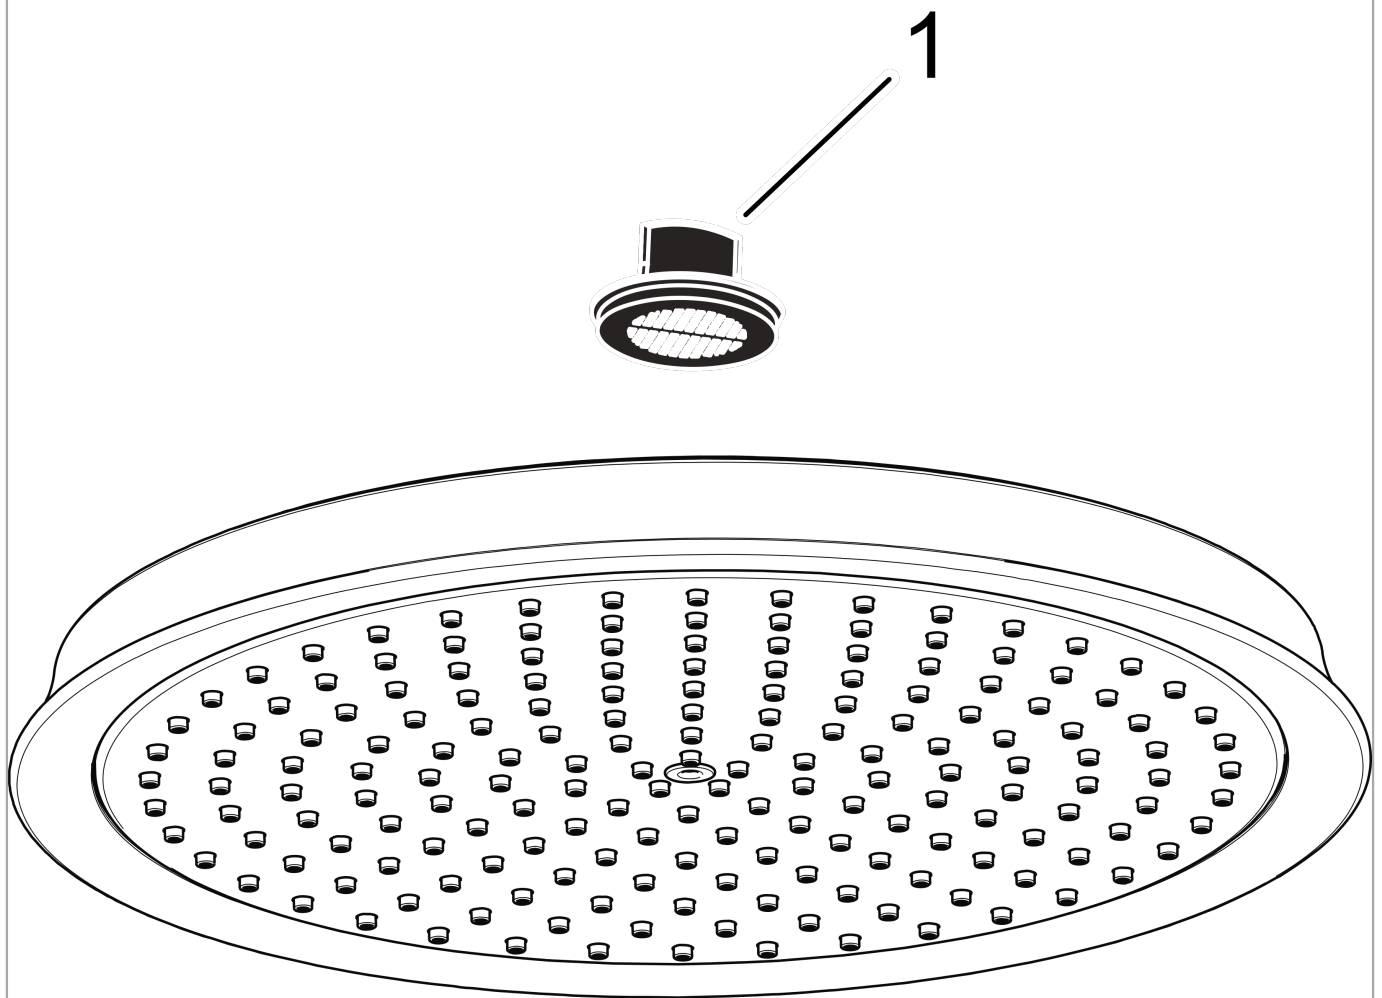

**Raindance Classic
Showerhead 240 1-Jet, 2.5 GPM**

Finish: **brushed nickel** Part no. : **28427821**

Description

Features

- Shower head size: 9 1/2"
- Spray modes: RainAir
- Max. flow: 2.5 GPM (9.5 L/Min)
- 180 spray channels
- Spray face finish: Fully-finished matching spray face
- EcoAir Technology
- Spray face removable for cleaning

Item details

List Price \$ 1,219.00

Technology

Compliance / Sustainability

Product image

Scale drawing

Raindance Classic
Showerhead 240 1-Jet, 2.5 GPM
Finish: **brushed nickel** Part no. : **28427821**

Exploded drawing

Year of production: >06/09

Raindance Classic
Showerhead 240 1-Jet, 2.5 GPM
 Finish: **brushed nickel** Part no. : **28427821**

Spare parts list

Year of production: >06/09

Pos.	Description	Part no.	Price	PU
1	filter packing	88649000	-	1