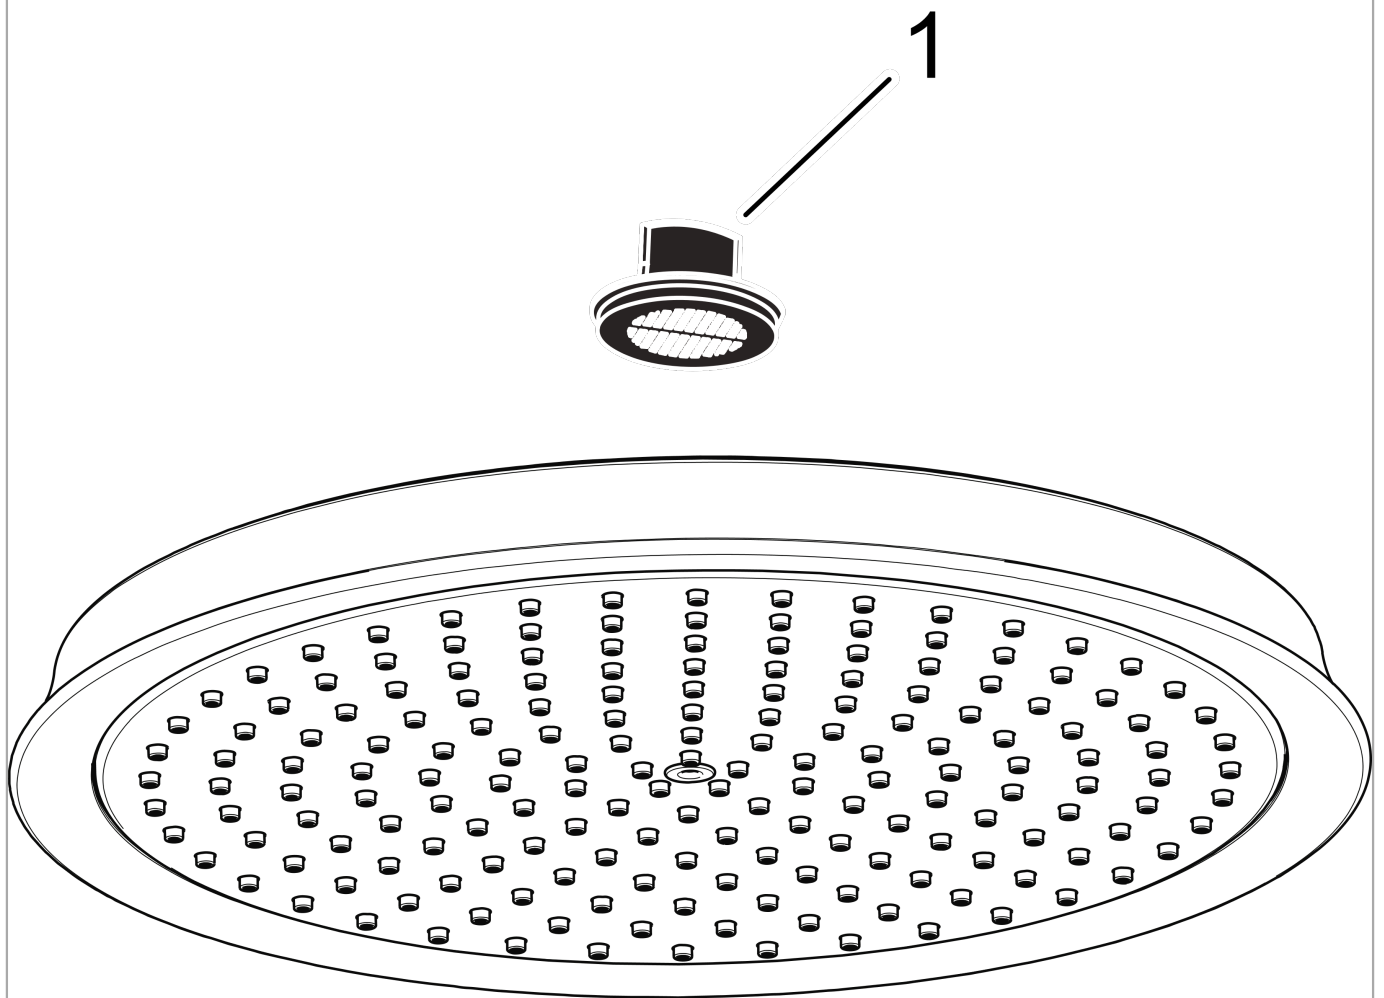

Raindance Classic
Showerhead 300 1-Jet, 2.5 GPM
 Finish: **brushed nickel** Part no. : **28428821**

Description

Features

- Shower head size: 11 3/4"
- Spray modes: RainAir
- Max. flow: 2.5 GPM (9.5 L/Min)
- 225 spray channels
- Spray face finish: Fully-finished matching spray face

Item details

List Price \$ 1,635.00

Technology

Compliance / Sustainability

Product image

Scale drawing

Raindance Classic
Showerhead 300 1-Jet, 2.5 GPM
Finish: **brushed nickel** Part no. : **28428821**

Exploded drawing

Year of production: >06/09

Raindance Classic
Showerhead 300 1-Jet, 2.5 GPM
 Finish: **brushed nickel** Part no. : **28428821**

Spare parts list

Year of production: >06/09

Pos.	Description	Part no.	Price	PU
1	filter packing	88649000	-	1