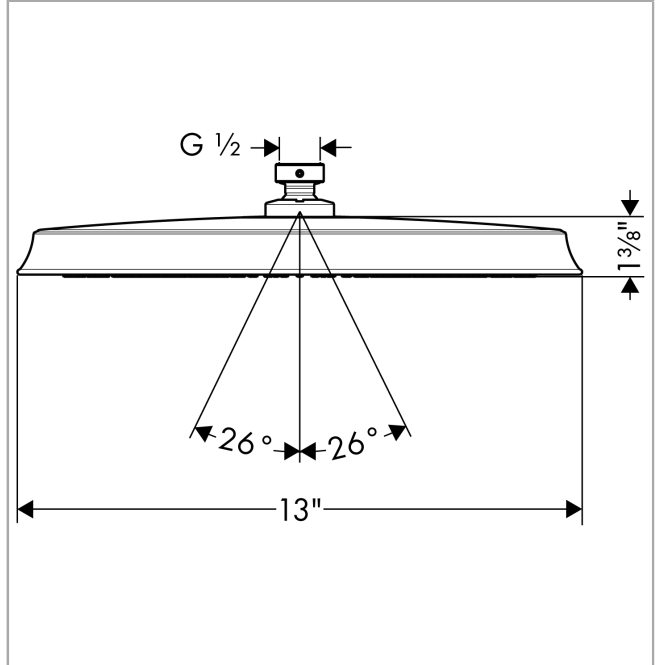

Raindance Classic
Showerhead 300 1-Jet, 2.5 GPM
 Finish: **brushed nickel** Part no. : **28428821**

Description

Features

- Shower head size: 11 3/4"
- Spray modes: RainAir
- Max. flow: 2.5 GPM (9.5 L/Min)
- 225 spray channels
- Spray face finish: Fully-finished matching spray face

Item details

List Price \$ 1,635.00

Technology

Compliance / Sustainability

Product image

Scale drawing

Raindance Classic
Showerhead 300 1-Jet, 2.5 GPM
Finish: **brushed nickel** Part no. : **28428821**

Exploded drawing

Year of production: >06/09

Raindance Classic
Showerhead 300 1-Jet, 2.5 GPM
 Finish: **brushed nickel** Part no. : **28428821**

Spare parts list

Year of production: >06/09

Pos.	Description	Part no.	Price	PU
1	filter packing	88649000	-	1