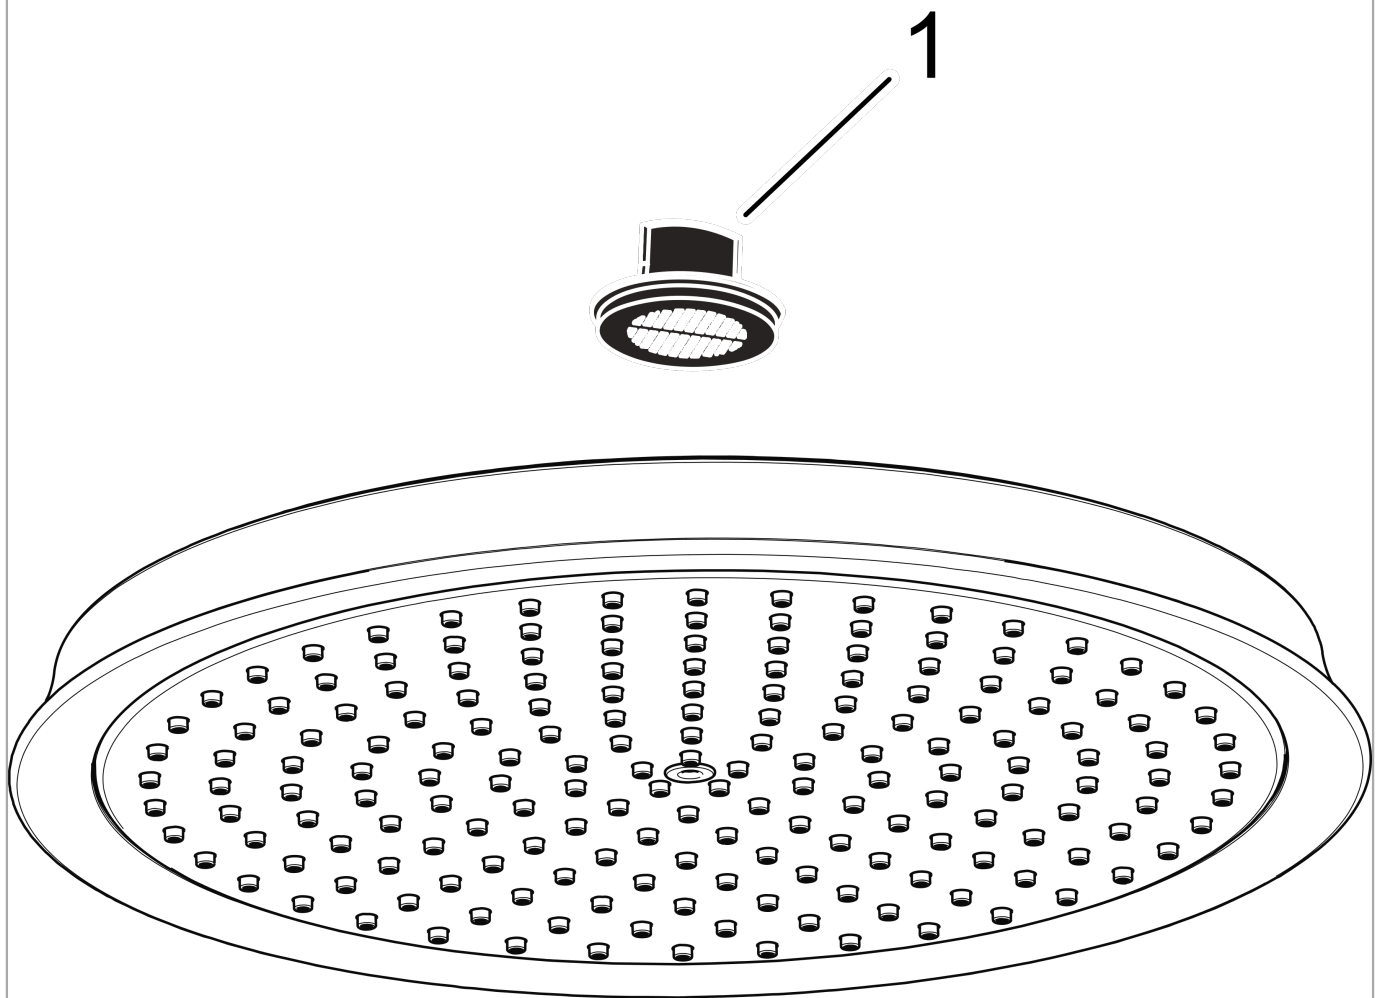

**Raindance Classic
Showerhead 300 1-Jet, 2.5 GPM**

Finish: **rubbed bronze** Part no. : **28428921**

Description

Features

- Shower head size: 11 3/4"
- Spray modes: RainAir
- Max. flow: 2.5 GPM (9.5 L/Min)
- 225 spray channels
- Spray face finish: Fully-finished matching spray face

Item details

List Price \$ 1,635.00

Technology

Compliance / Sustainability

Product image

Scale drawing

Raindance Classic
Showerhead 300 1-Jet, 2.5 GPM
Finish: **rubbed bronze** Part no. : **28428921**

Exploded drawing

Year of production: >06/09

Raindance Classic
Showerhead 300 1-Jet, 2.5 GPM
 Finish: **rubbed bronze** Part no. : **28428921**

Spare parts list

Year of production: >06/09

Pos.	Description	Part no.	Price	PU
1	filter packing	88649000	-	1