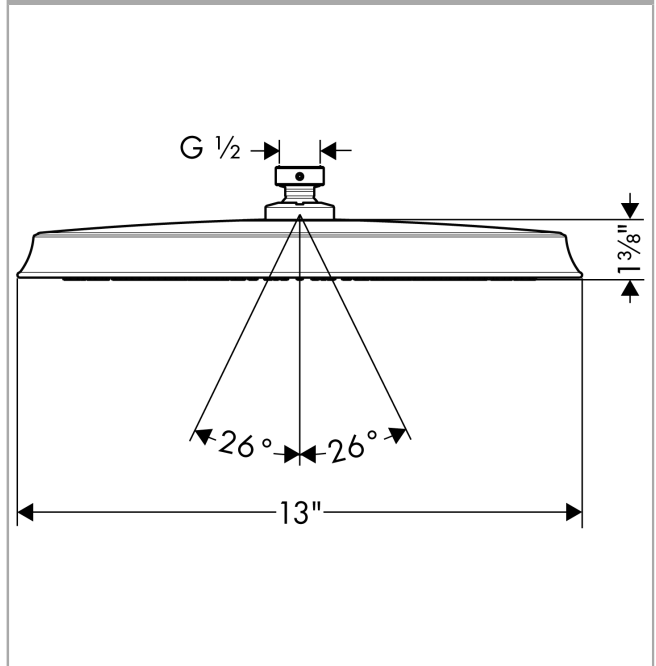

**Raindance Classic
Showerhead 300 1-Jet, 2.5 GPM**

Finish: **rubbed bronze** Part no. : **28428921**

Description

Features

- Shower head size: 11 3/4"
- Spray modes: RainAir
- Max. flow: 2.5 GPM (9.5 L/Min)
- 225 spray channels
- Spray face finish: Fully-finished matching spray face

Item details

List Price \$ 1,635.00

Technology

Compliance / Sustainability

Product image

Scale drawing

Raindance Classic
Showerhead 300 1-Jet, 2.5 GPM
Finish: **rubbed bronze** Part no. : **28428921**

Exploded drawing

Year of production: >06/09

Raindance Classic
Showerhead 300 1-Jet, 2.5 GPM
 Finish: **rubbed bronze** Part no. : **28428921**

Spare parts list

Year of production: >06/09

Pos.	Description	Part no.	Price	PU
1	filter packing	88649000	-	1