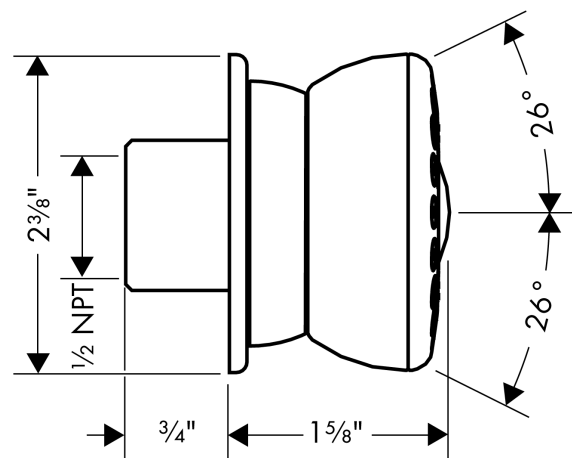

Bodyvette

Bodyspray with Stop

Finish: **brushed nickel** Part no. : **28467821**

Description

Features

- Shower head size: 2.36"
- Pause feature slows flow to trickle
- Max. flow: 2.5 GPM (9.5 L/Min)
- Connection thread: 1/2" NPT
- Material: Metal

Item details

List Price \$ 379.00

Technology

Compliance / Sustainability

Product image

Scale drawing

Bodyvette
Bodyspray with Stop
 Finish: brushed nickel

Part no. : **28467821**

Exploded drawing

Year of production: >09/00

Bodyvette

Bodyspray with Stop

Finish: **brushed nickel** Part no. : **28467821**

Spare parts list

Year of production: >09/00

Pos.	Description	Part no.	Price	PU
1	cover pale grey	97404000	-	1
2	O-ring 3,5x1,5	98105000	-	1
3	base body	97521820	-	1