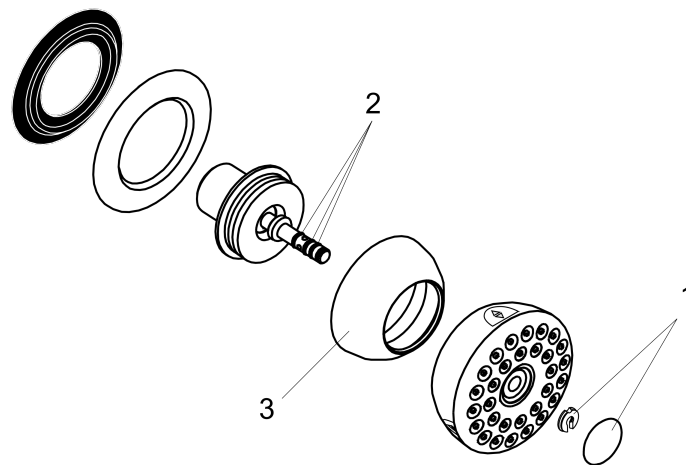

Bodyvette

Bodyspray with Stop

Finish: **brushed nickel** Part no. : **28467821**

Description

Features

- Shower head size: 2.36"
- Pause feature slows flow to trickle
- Max. flow: 2.5 GPM (9.5 L/Min)
- Connection thread: 1/2" NPT
- Material: Metal

Item details

List Price \$ 379.00

Technology

Compliance / Sustainability

Product image

Scale drawing

Bodyvette
Bodyspray with Stop
 Finish: brushed nickel

Part no. : **28467821**

Exploded drawing

Year of production: >09/00

Bodyvette

Bodyspray with Stop

Finish: **brushed nickel** Part no. : **28467821**

Spare parts list

Year of production: >09/00

Pos.	Description	Part no.	Price	PU
1	cover pale grey	97404000	-	1
2	O-ring 3,5x1,5	98105000	-	1
3	base body	97521820	-	1