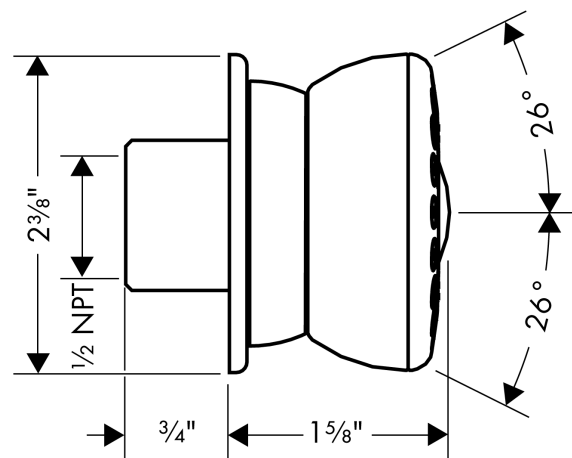

Bodyvette
Bodyspray with Stop
 Finish: **polished nickel** Part no. : **28467831**

Description

Features

- Shower head size: 2.36"
- Pause feature slows flow to trickle
- Max. flow: 2.5 GPM (9.5 L/Min)
- Connection thread: 1/2" NPT
- Material: Metal

Item details

List Price \$ 365.00

Technology

Compliance / Sustainability

Product image

Scale drawing

Bodyvette

Bodyspray with Stop

Finish: **polished nickel**

Part no. : **28467831**

Exploded drawing

Year of production: **>07/01**

Bodyvette
Bodyspray with Stop
 Finish: **polished nickel** Part no. : **28467831**

Spare parts list

Year of production: >07/01

Pos.	Description	Part no.	Price	PU
1	cover pale grey	97404000	-	1
2	O-ring 3,5x1,5	98105000	-	1
3	base body	97521830	-	1
a	escutcheon	95060830	-	1