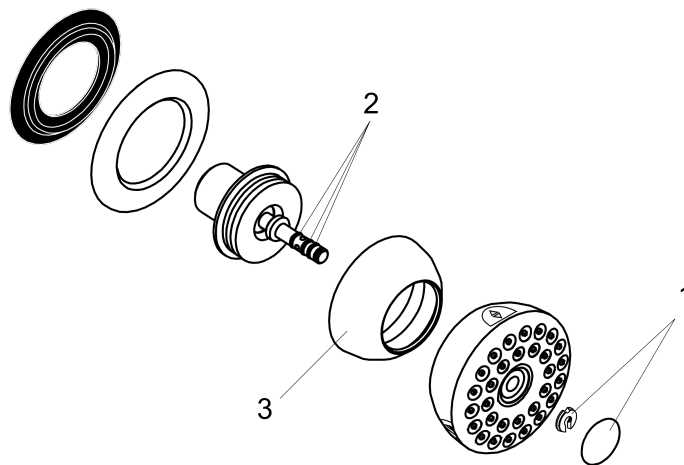

Bodyvette
Bodyspray with Stop
 Finish: **polished nickel** Part no. : **28467831**

Description

Features

- Shower head size: 2.36"
- Pause feature slows flow to trickle
- Max. flow: 2.5 GPM (9.5 L/Min)
- Connection thread: 1/2" NPT
- Material: Metal

Item details

List Price \$ 365.00

Technology

Compliance / Sustainability

Product image

Scale drawing

Bodyvette

Bodyspray with Stop

Finish: **polished nickel**

Part no. : **28467831**

Exploded drawing

Year of production: **>07/01**

Bodyvette
Bodyspray with Stop
 Finish: **polished nickel** Part no. : **28467831**

Spare parts list

Year of production: >07/01

Pos.	Description	Part no.	Price	PU
1	cover pale grey	97404000	-	1
2	O-ring 3,5x1,5	98105000	-	1
3	base body	97521830	-	1
a	escutcheon	95060830	-	1