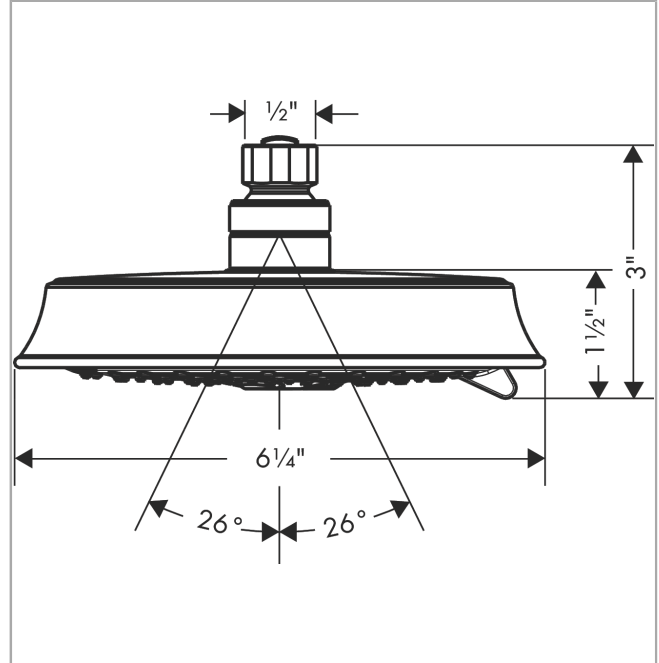

**Raindance Classic**  
**Showerhead 150 3-Jet, 2.5 GPM**  
 Finish: **brushed nickel** Part no. : **28471821**

**Description**

**Features**

- Shower head size: 5.9"
- Spray modes: RainAir, BalanceAir, Whirl
- Max. flow: 2.5 GPM (9.5 L/Min)
- 86 spray channels
- Spray face finish: Fully-finished matching spray face

**Item details**

List Price \$ 478.00

**Technology**

**Compliance / Sustainability**

**Product image**

**Scale drawing**

**Raindance Classic**  
**Showerhead 150 3-Jet, 2.5 GPM**  
Finish: **brushed nickel** Part no. : **28471821**

Exploded drawing

Year of production: >10/12

**Raindance Classic**  
**Showerhead 150 3-Jet, 2.5 GPM**  
 Finish: **brushed nickel** Part no. : **28471821**

**Spare parts list**

Year of production: >10/12

Pos.	Description	Part no.	Price	PU
1	filter packing	88649000	-	1