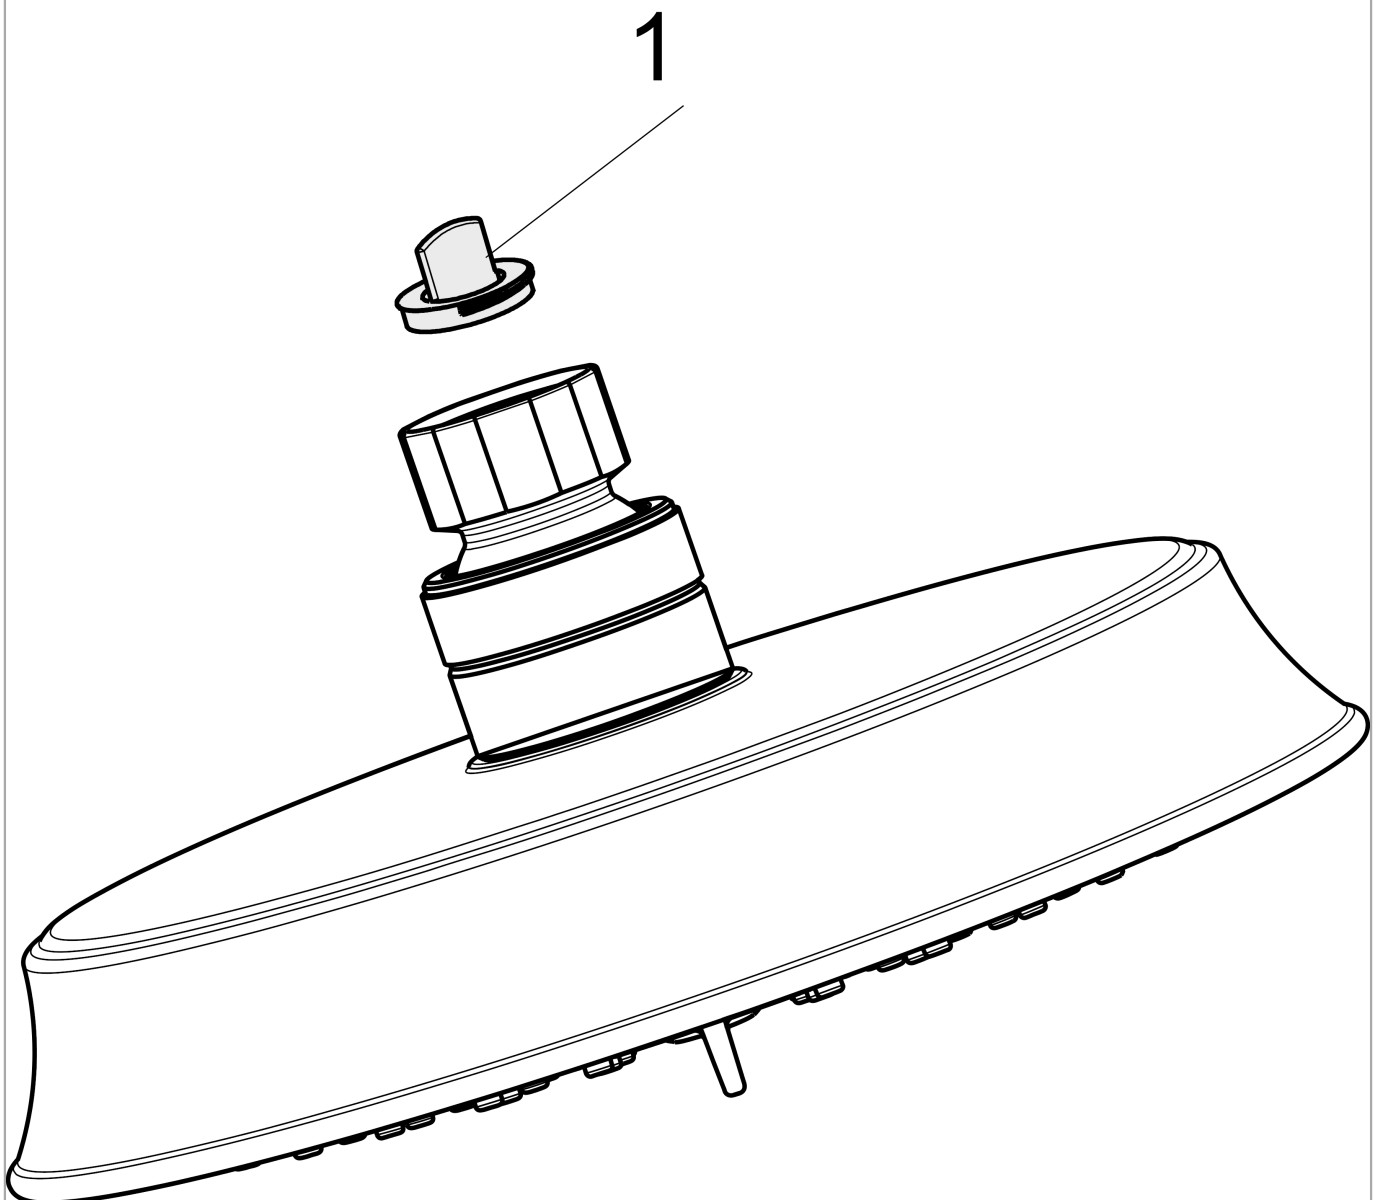

**Raindance Classic**  
**Showerhead 150 3-Jet, 2.5 GPM**  
 Finish: **brushed nickel** Part no. : **28471821**

**Description**

**Features**

- Shower head size: 5.9"
- Spray modes: RainAir, BalanceAir, Whirl
- Max. flow: 2.5 GPM (9.5 L/Min)
- 86 spray channels
- Spray face finish: Fully-finished matching spray face

**Item details**

List Price \$ 478.00

**Technology**

**Compliance / Sustainability**

**Product image**

**Scale drawing**

**Raindance Classic**  
**Showerhead 150 3-Jet, 2.5 GPM**  
Finish: **brushed nickel** Part no. : **28471821**

Exploded drawing

Year of production: >10/12

**Raindance Classic**  
**Showerhead 150 3-Jet, 2.5 GPM**  
 Finish: **brushed nickel** Part no. : **28471821**

**Spare parts list**

Year of production: >10/12

Pos.	Description	Part no.	Price	PU
1	filter packing	88649000	-	1