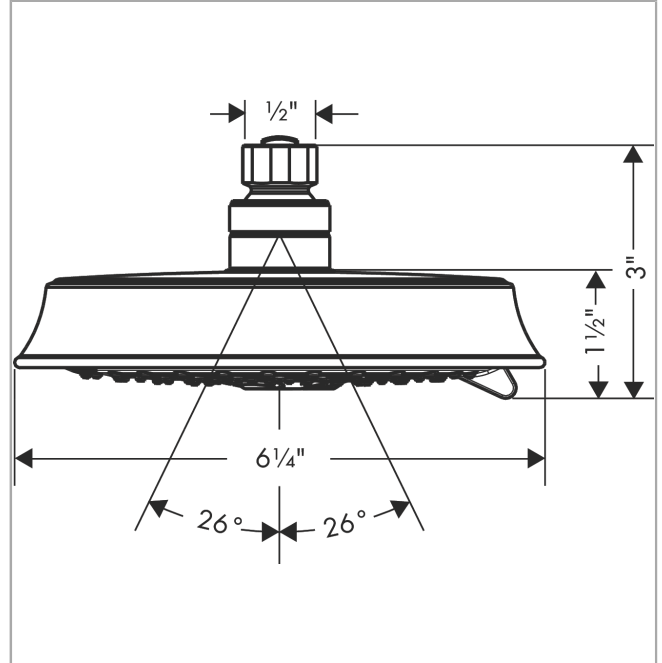

**Raindance Classic**  
**Showerhead 150 3-Jet, 2.5 GPM**  
 Finish: **rubbed bronze** Part no. : **28471921**

**Description**

**Features**

- Shower head size: 5.9"
- Spray modes: RainAir, BalanceAir, Whirl
- Max. flow: 2.5 GPM (9.5 L/Min)
- 86 spray channels
- Spray face finish: Fully-finished matching spray face

**Item details**

List Price \$ 478.00

**Technology**

**Compliance / Sustainability**

**Product image**

**Scale drawing**

**Raindance Classic**  
**Showerhead 150 3-Jet, 2.5 GPM**  
Finish: rubbed bronze Part no. : 28471921

Exploded drawing

Year of production: >06/10

**Raindance Classic**  
**Showerhead 150 3-Jet, 2.5 GPM**  
 Finish: **rubbed bronze** Part no. : **28471921**

**Spare parts list**

Year of production: >06/10

Pos.	Description	Part no.	Price	PU
1	filter packing	88649000	-	1