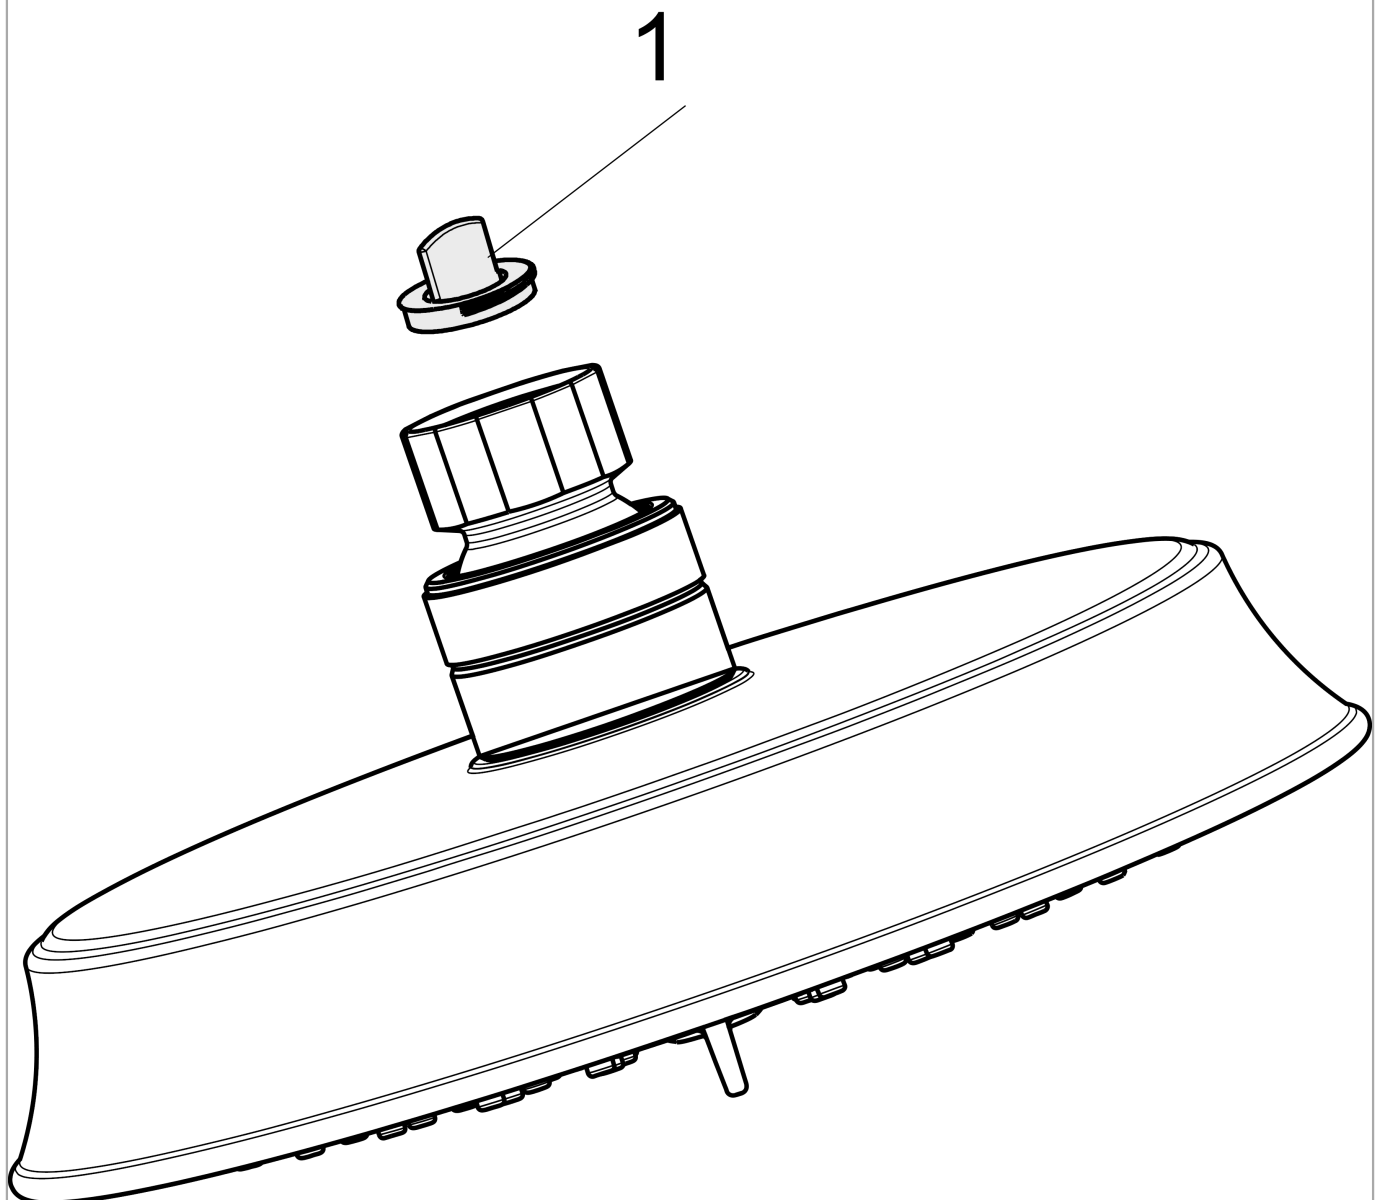

**Raindance Classic**  
**Showerhead 150 3-Jet, 2.5 GPM**  
 Finish: **rubbed bronze** Part no. : **28471921**

**Description**

**Features**

- Shower head size: 5.9"
- Spray modes: RainAir, BalanceAir, Whirl
- Max. flow: 2.5 GPM (9.5 L/Min)
- 86 spray channels
- Spray face finish: Fully-finished matching spray face

**Item details**

List Price \$ 478.00

**Technology**

**Compliance / Sustainability**

**Product image**

**Scale drawing**

**Raindance Classic**  
**Showerhead 150 3-Jet, 2.5 GPM**  
Finish: rubbed bronze Part no. : 28471921

Exploded drawing

Year of production: >06/10

**Raindance Classic**  
**Showerhead 150 3-Jet, 2.5 GPM**  
 Finish: **rubbed bronze** Part no. : **28471921**

**Spare parts list**

Year of production: >06/10

Pos.	Description	Part no.	Price	PU
1	filter packing	88649000	-	1