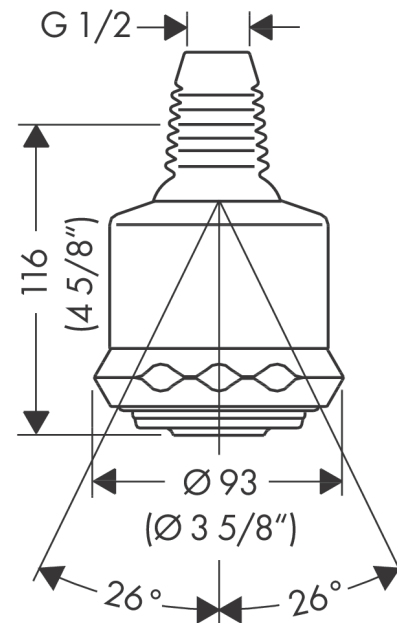

Clubmaster
Showerhead 3-Jet, 2.5 GPM
 Finish: **chrome** Part no. : **28496001**

Description

Features

- Spray modes: Full, Pulsating Massage, Soft spray
- Max. flow: 2.5 GPM (9.5 L/Min)
- Adjustment with shift on overhead shower
- 72 spray channels
- Spray face finish: grey

Item details

List Price \$ 286.00

Technology

Compliance / Sustainability

Product image

Scale drawing

Clubmaster
Showerhead 3-Jet, 2.5 GPM
Finish: **chrome** Part no. : **28496001**

Exploded drawing

Year of production: >03/90

Clubmaster
Showerhead 3-Jet, 2.5 GPM
 Finish: **chrome** Part no. : **28496001**

Spare parts list

Year of production: >**03/90**

Pos.	Description	Part no.	Price	PU
1	rubber boot	96425000	-	1
2	filter packing	88649000	-	1