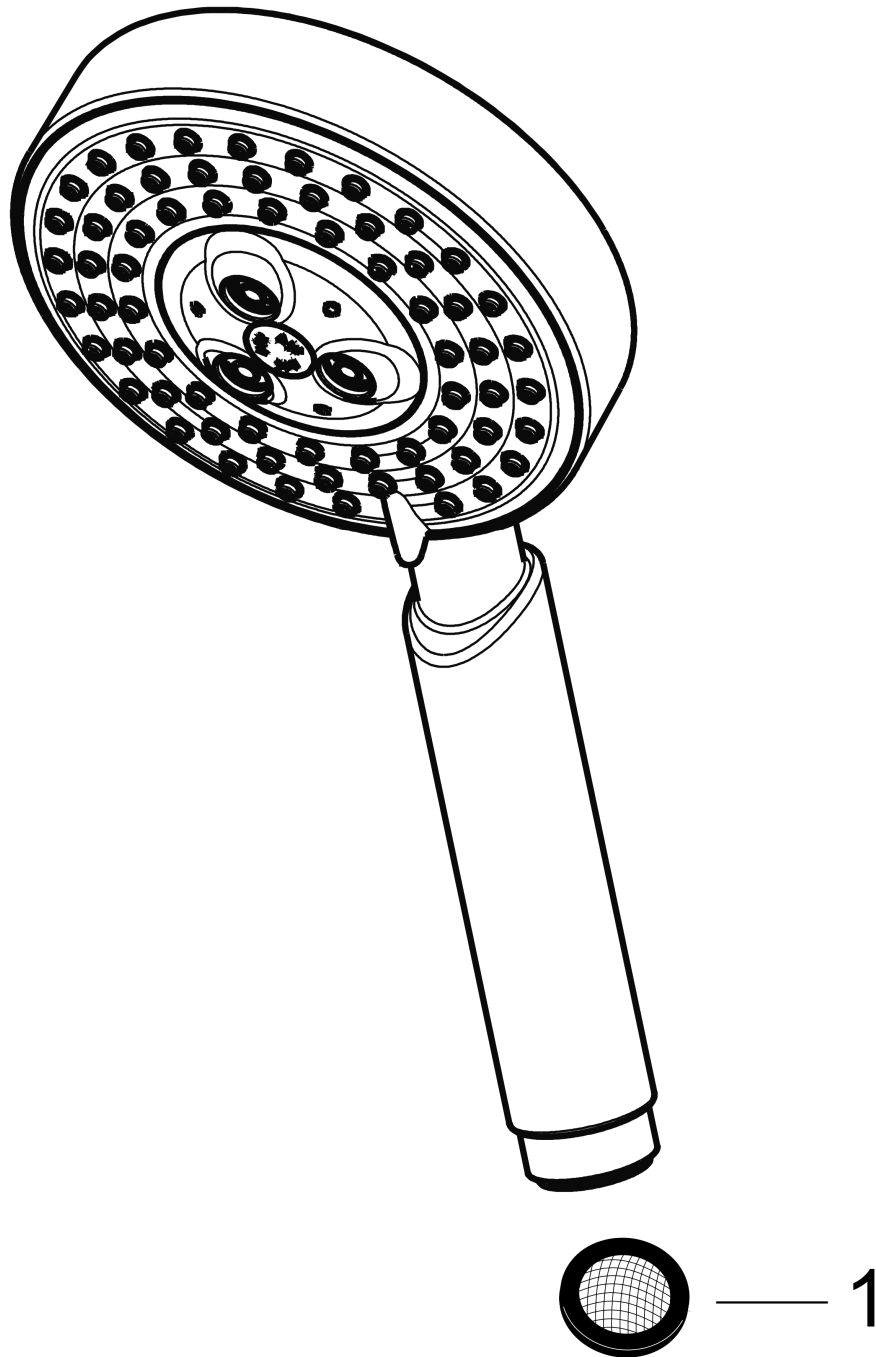

**Raindance S**  
**Handshower 150 3-Jet, 2.5 GPM**  
 Finish: **chrome** Part no. : **28519001**

**Description**

**Features**

- Spray modes: RainAir, BalanceAir, Whirl
- 86 spray channels
- Spray face finish: grey
- Max. flow: 2.5 GPM (9.5 L/Min)

**Item details**

List Price \$ 323.00

**Technology**

**Compliance / Sustainability**

**Product image**

**Scale drawing**

**Raindance S**  
**Handshower 150 3-Jet, 2.5 GPM**  
Finish: **chrome** Part no. : **28519001**

Exploded drawing

Year of production: >07/06

**Raindance S**  
**Handshower 150 3-Jet, 2.5 GPM**  
 Finish: **chrome** Part no. : **28519001**

Spare parts list

Year of production: >07/06

Pos.	Description	Part no.	Price	PU
1	filter packing	94246000	-	1