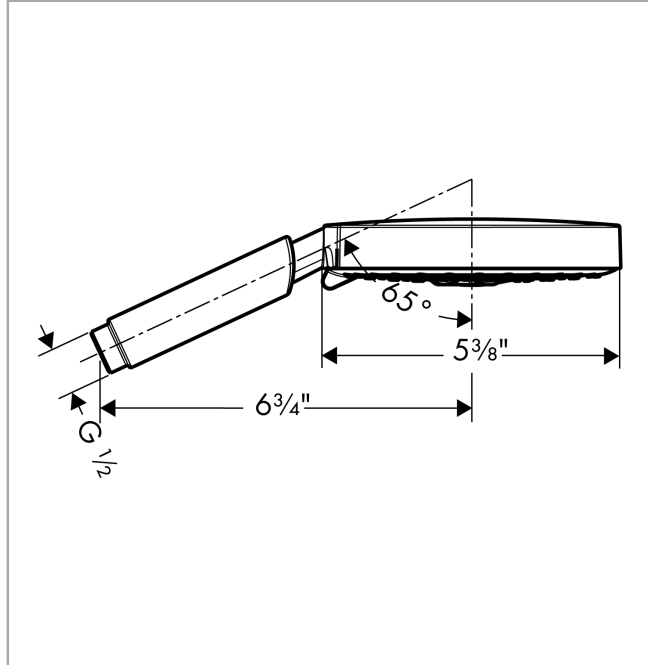

**Raindance S**  
**Handshower 150 3-Jet, 2.5 GPM**  
 Finish: **chrome** Part no. : **28519001**

**Description**

**Features**

- Spray modes: RainAir, BalanceAir, Whirl
- 86 spray channels
- Spray face finish: grey
- Max. flow: 2.5 GPM (9.5 L/Min)

**Item details**

List Price \$ 323.00

**Technology**

**Compliance / Sustainability**

**Product image**

**Scale drawing**

**Raindance S**  
**Handshower 150 3-Jet, 2.5 GPM**  
Finish: **chrome** Part no. : **28519001**

Exploded drawing

Year of production: >07/06

**Raindance S**  
**Handshower 150 3-Jet, 2.5 GPM**  
 Finish: **chrome** Part no. : **28519001**

Spare parts list

Year of production: >07/06

Pos.	Description	Part no.	Price	PU
1	filter packing	94246000	-	1