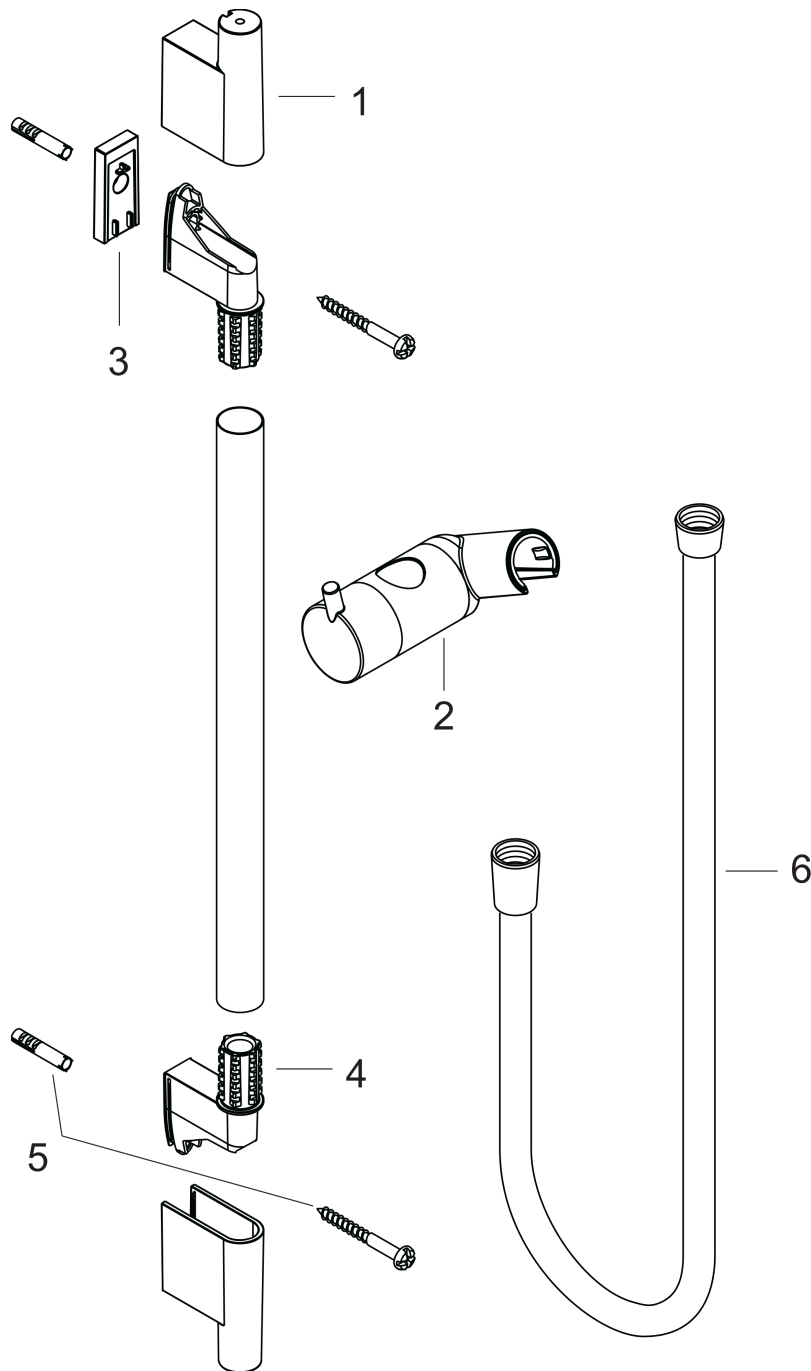

Unica

Wallbar S, 36"

Finish: **chrome** Part no. : **28631000**

Description

Features

- Consists of: Wallbar, Handshower hose, Slider, Shower hose, Wallbar
- Stand pipe: 39.68"
- Shower bar diameter: 7/8"
- Profile stand pipe: round
- Drilling distance: 36"
- Angle-adjustable holder pivots left and right, slides easily and locks in place

Item details

List Price \$ 260.00

Design awards

Compliance / Sustainability

Product image

Scale drawing

Unica
Wallbar S, 36"
 Finish: **chrome** Part no. : **28631000**

Installation example

Unica

Wallbar S, 36"

Finish: chrome

Part no. : 28631000

Exploded drawing

Year of production: >04/05

Unica
Wallbar S, 36"
 Finish: **chrome** Part no. : **28631000**

Spare parts list

Year of production: >04/05

Pos.	Description	Part no.	Price	PU
1	cover	97709000	-	1
2	support, assy	97651000	-	1
3	tile-matching-disk 7 mm	97450000	-	1
4	wall support	96275000	-	1
5	mounting set	96179000	-	1
6	shower hose Isiflex'B 1,60 m	28276000	-	1
7	shelf Casetta'S	28679000	-	1
8	clips for Casetta, Ø 22 mm	98717000	-	1