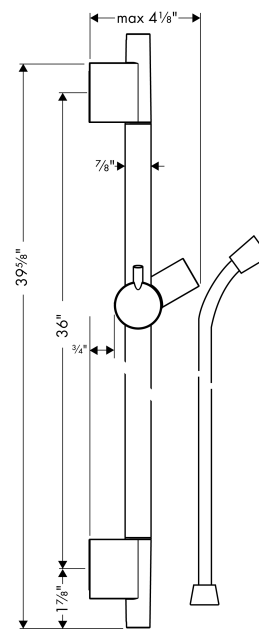

Unica

Wallbar S, 36"

Finish: **chrome** Part no. : **28631000**

Description

Features

- Consists of: Wallbar, Handshower hose, Slider, Shower hose, Wallbar
- Stand pipe: 39.68"
- Shower bar diameter: 7/8"
- Profile stand pipe: round
- Drilling distance: 36"
- Angle-adjustable holder pivots left and right, slides easily and locks in place

Item details

List Price \$ 260.00

Design awards

Compliance / Sustainability

Product image

Scale drawing

Unica
Wallbar S, 36"
 Finish: **chrome** Part no. : **28631000**

Installation example

Unica

Wallbar S, 36"

Finish: chrome

Part no. : 28631000

Exploded drawing

Year of production: >04/05

Unica
Wallbar S, 36"
 Finish: **chrome** Part no. : **28631000**

Spare parts list

Year of production: >04/05

Pos.	Description	Part no.	Price	PU
1	cover	97709000	-	1
2	support, assy	97651000	-	1
3	tile-matching-disk 7 mm	97450000	-	1
4	wall support	96275000	-	1
5	mounting set	96179000	-	1
6	shower hose Isiflex'B 1,60 m	28276000	-	1
7	shelf Casetta'S	28679000	-	1
8	clips for Casetta, Ø 22 mm	98717000	-	1