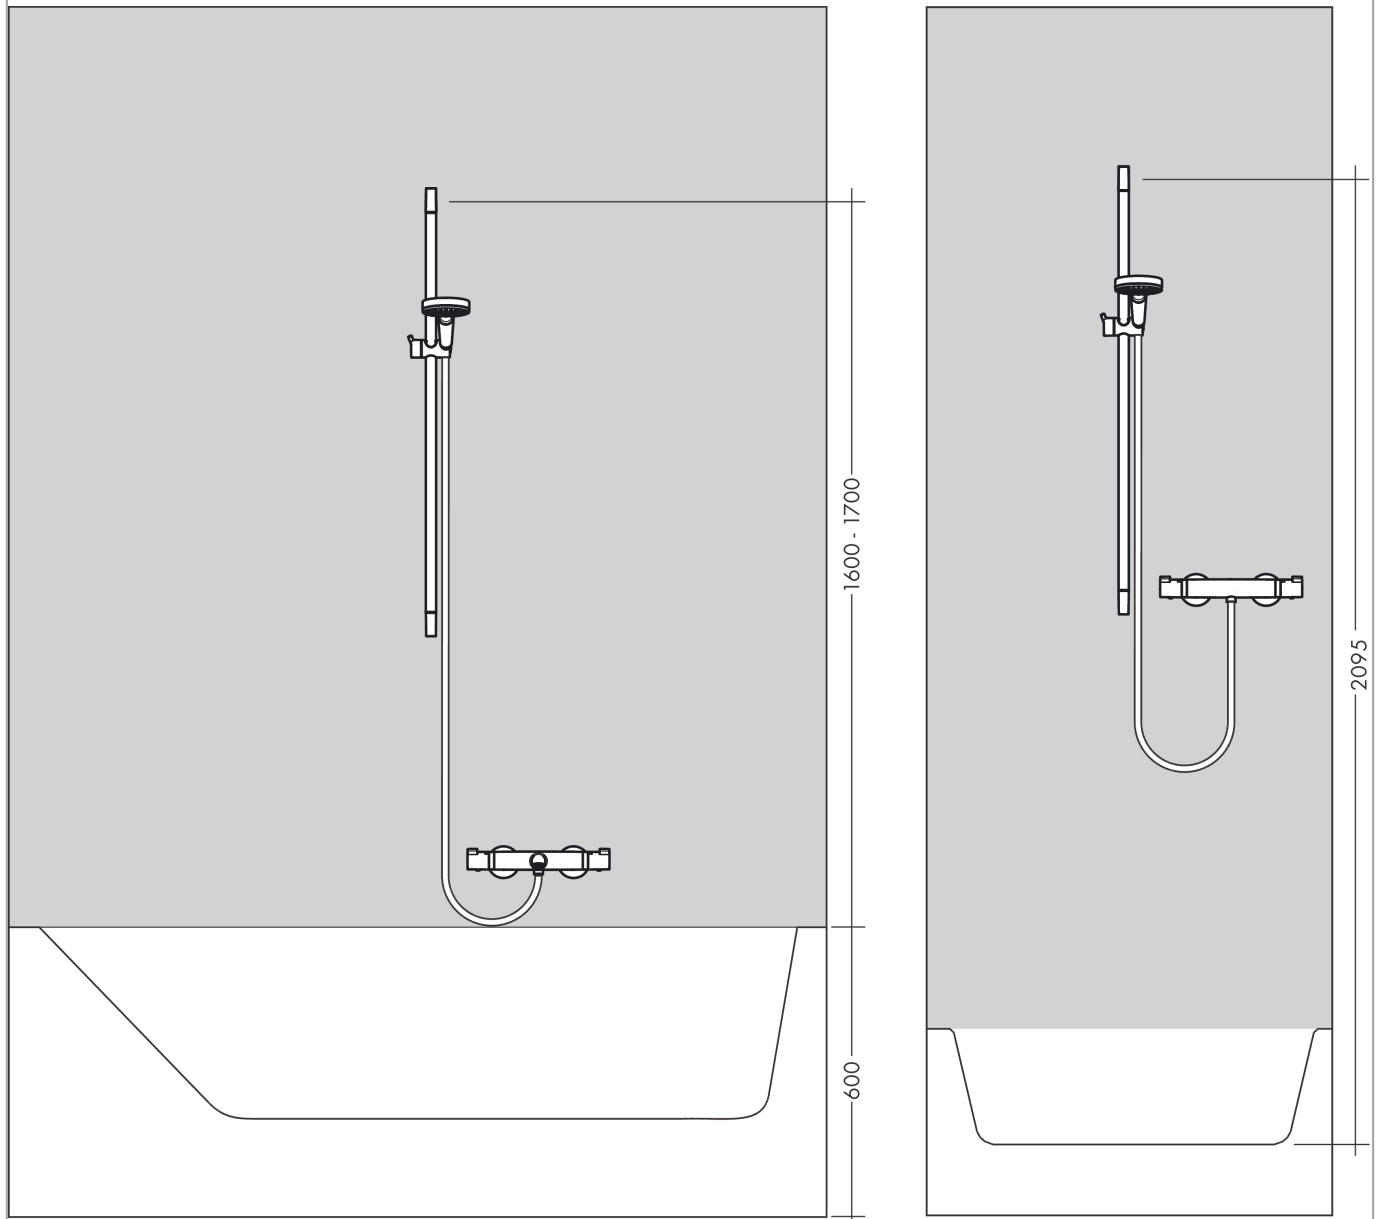

Unica

Wallbar S, 36"

Finish: **chrome** Part no. : **28631000**

Description

Features

- Consists of: Wallbar, Handshower hose, Slider, Shower hose, Wallbar
- Stand pipe: 39.68"
- Shower bar diameter: 7/8"
- Profile stand pipe: round
- Drilling distance: 36"
- Angle-adjustable holder pivots left and right, slides easily and locks in place

Item details

List Price \$ 260.00

Design awards

Compliance / Sustainability

Product image

Scale drawing

Unica
Wallbar S, 36"
 Finish: **chrome** Part no. : **28631000**

Installation example

Unica

Wallbar S, 36"

Finish: chrome

Part no. : 28631000

Exploded drawing

Year of production: >04/05

Unica
Wallbar S, 36"
 Finish: **chrome** Part no. : **28631000**

Spare parts list

Year of production: >04/05

Pos.	Description	Part no.	Price	PU
1	cover	97709000	-	1
2	support, assy	97651000	-	1
3	tile-matching-disk 7 mm	97450000	-	1
4	wall support	96275000	-	1
5	mounting set	96179000	-	1
6	shower hose Isiflex'B 1,60 m	28276000	-	1
7	shelf Casetta'S	28679000	-	1
8	clips for Casetta, Ø 22 mm	98717000	-	1