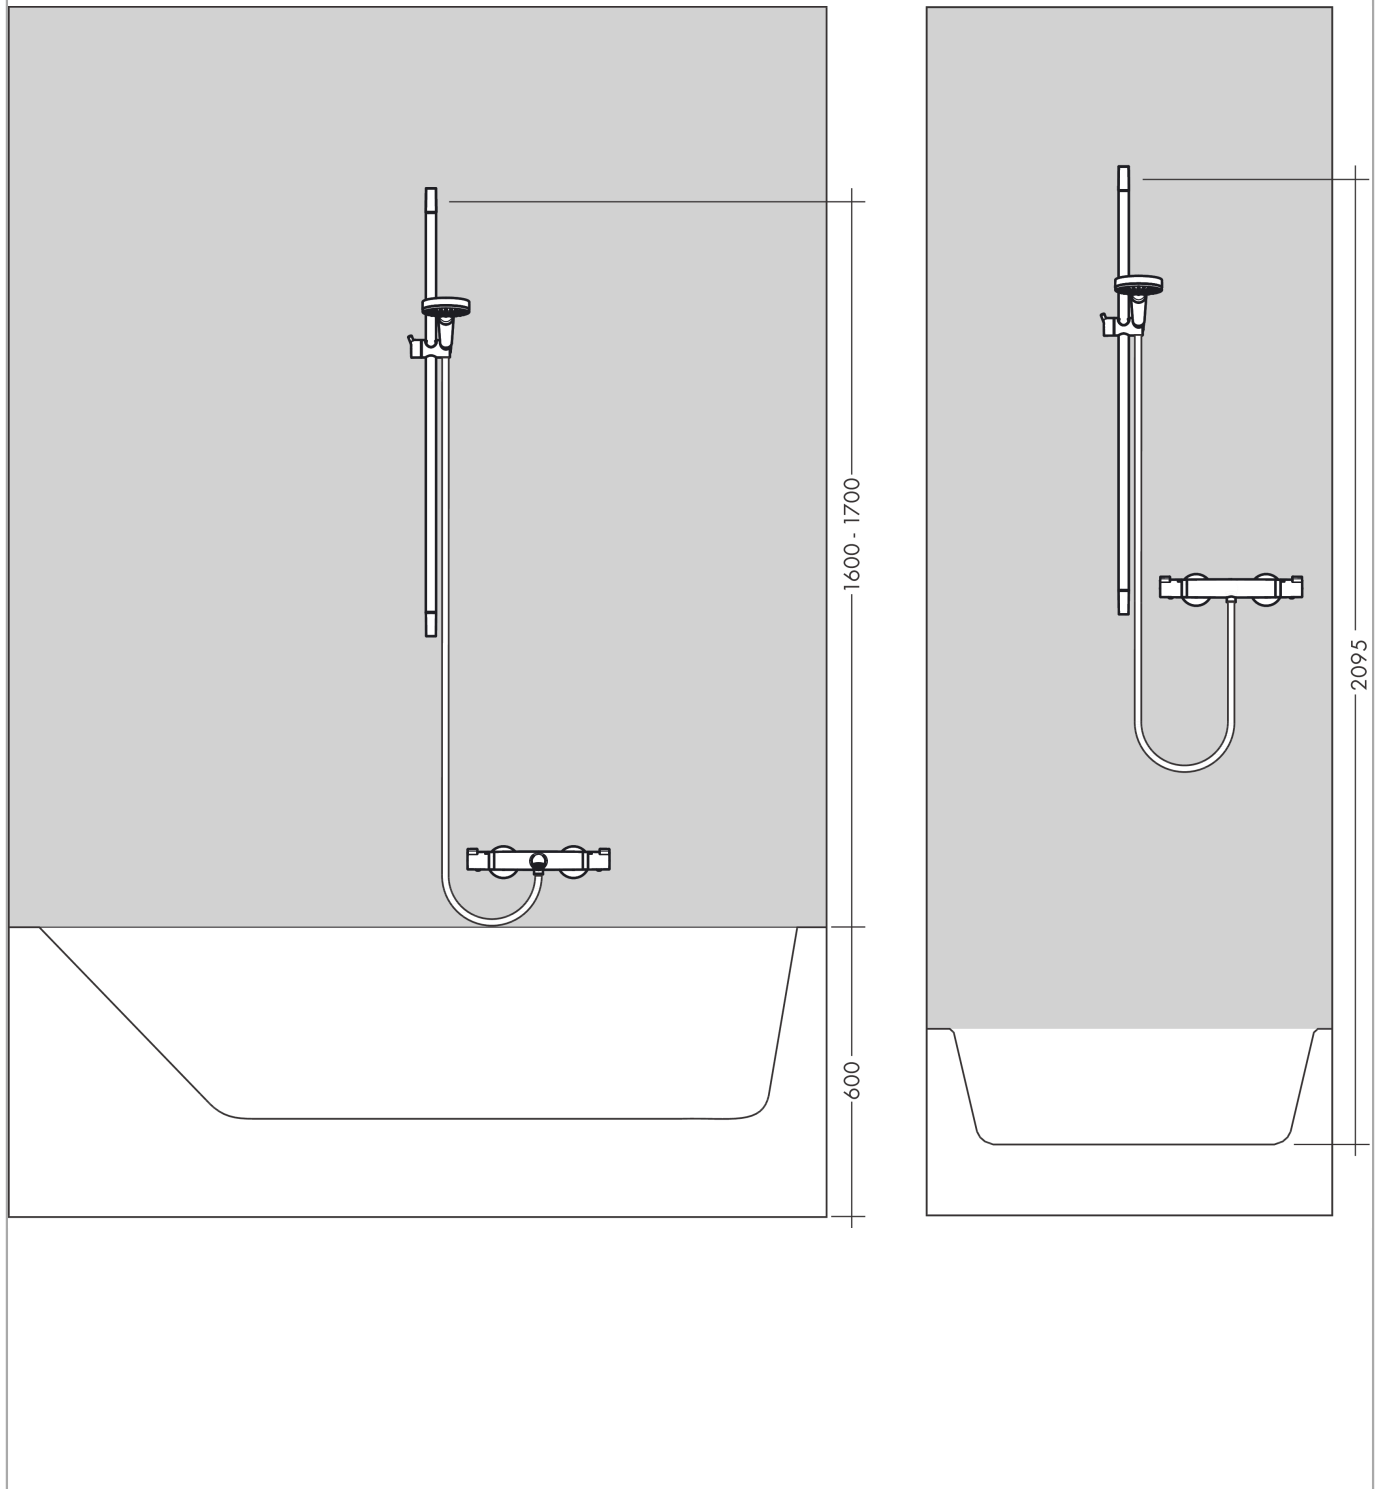

Unica

Wallbar S, 24"

Finish: **chrome** Part no. : **28632000**

Description

Features

- Consists of: Wallbar, Handshower hose, Slider, Shower hose, Wallbar
- Stand pipe: 28 1/4"
- Shower bar diameter: 7/8"
- Profile stand pipe: round
- Drilling distance: 24.6"
- Angle-adjustable holder pivots left and right, slides easily and locks in place

Item details

List Price \$ 229.00

Design awards

Compliance / Sustainability

Product image

Scale drawing

Unica
 Wallbar S, 24"
 Finish: **chrome** Part no. : **28632000**

Installation example

Unica

Wallbar S, 24"

Finish: chrome Part no. : 28632000

Exploded drawing

Year of production: >04/05

Unica
Wallbar S, 24"
 Finish: **chrome** Part no. : **28632000**

Spare parts list

Year of production: >04/05

Pos.	Description	Part no.	Price	PU
1	cover	97709000	-	1
2	support, assy	97651000	-	1
3	tile-matching-disk 7 mm	97450000	-	1
4	wall support	96275000	-	1
5	mounting set	96179000	-	1
6	shower hose Isiflex'B 1,60 m	28276000	-	1