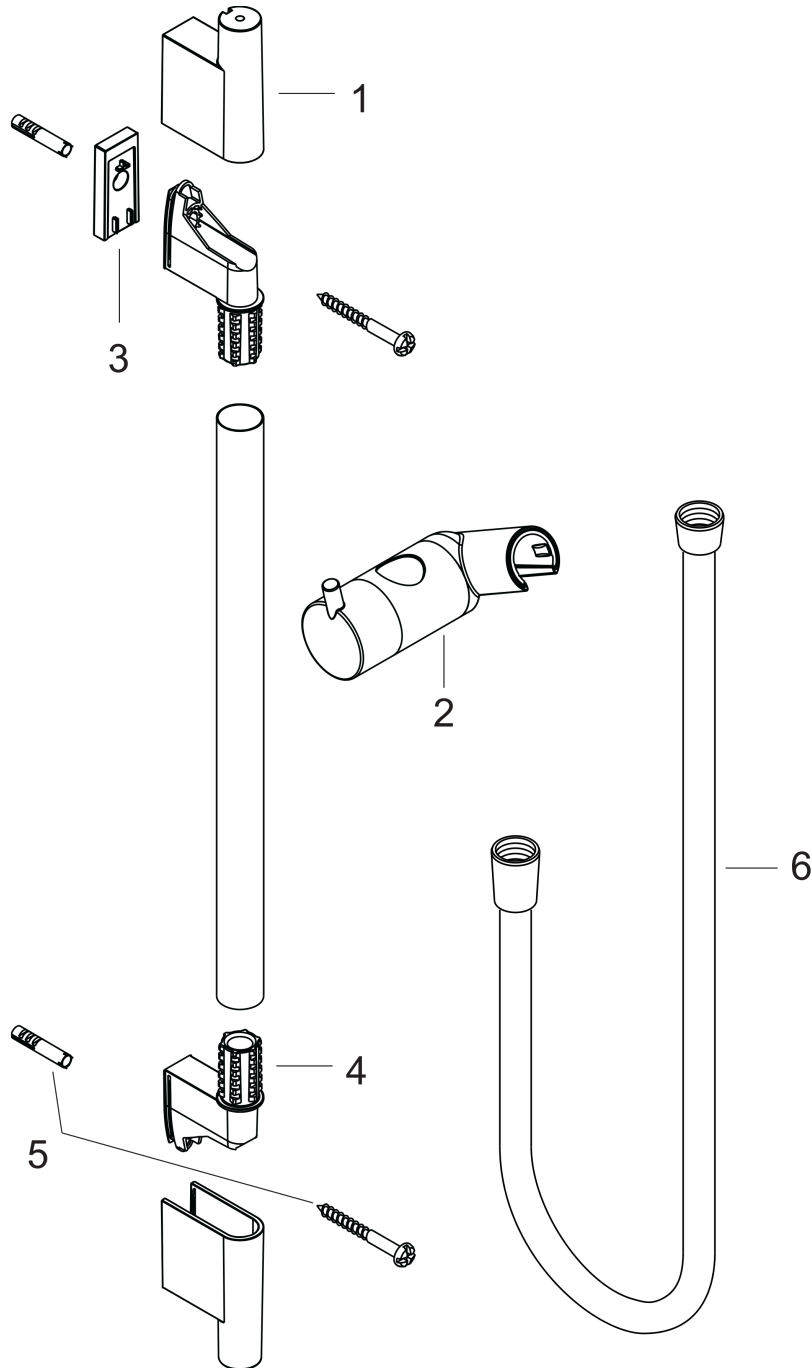

Unica

Wallbar S, 24"

Finish: **chrome** Part no. : **28632000**

Description

Features

- Consists of: Wallbar, Handshower hose, Slider, Shower hose, Wallbar
- Stand pipe: 28 1/4"
- Shower bar diameter: 7/8"
- Profile stand pipe: round
- Drilling distance: 24.6"
- Angle-adjustable holder pivots left and right, slides easily and locks in place

Item details

List Price \$ 229.00

Design awards

Compliance / Sustainability

Product image

Scale drawing

Unica
 Wallbar S, 24"
 Finish: **chrome** Part no. : **28632000**

Installation example

Unica

Wallbar S, 24"

Finish: chrome Part no. : 28632000

Exploded drawing

Year of production: >04/05

Unica
Wallbar S, 24"
 Finish: **chrome** Part no. : **28632000**

Spare parts list

Year of production: >04/05

Pos.	Description	Part no.	Price	PU
1	cover	97709000	-	1
2	support, assy	97651000	-	1
3	tile-matching-disk 7 mm	97450000	-	1
4	wall support	96275000	-	1
5	mounting set	96179000	-	1
6	shower hose Isiflex'B 1,60 m	28276000	-	1