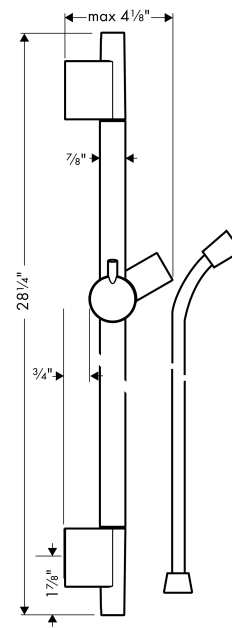

Unica

Wallbar S, 24"

Finish: **chrome** Part no. : **28632000**

Description

Features

- Consists of: Wallbar, Handshower hose, Slider, Shower hose, Wallbar
- Stand pipe: 28 1/4"
- Shower bar diameter: 7/8"
- Profile stand pipe: round
- Drilling distance: 24.6"
- Angle-adjustable holder pivots left and right, slides easily and locks in place

Item details

List Price \$ 229.00

Design awards

Compliance / Sustainability

Product image

Scale drawing

Unica
 Wallbar S, 24"
 Finish: **chrome** Part no. : **28632000**

Installation example

Unica

Wallbar S, 24"

Finish: chrome Part no. : 28632000

Exploded drawing

Year of production: >04/05

Unica
Wallbar S, 24"
 Finish: **chrome** Part no. : **28632000**

Spare parts list

Year of production: >04/05

Pos.	Description	Part no.	Price	PU
1	cover	97709000	-	1
2	support, assy	97651000	-	1
3	tile-matching-disk 7 mm	97450000	-	1
4	wall support	96275000	-	1
5	mounting set	96179000	-	1
6	shower hose Isiflex'B 1,60 m	28276000	-	1