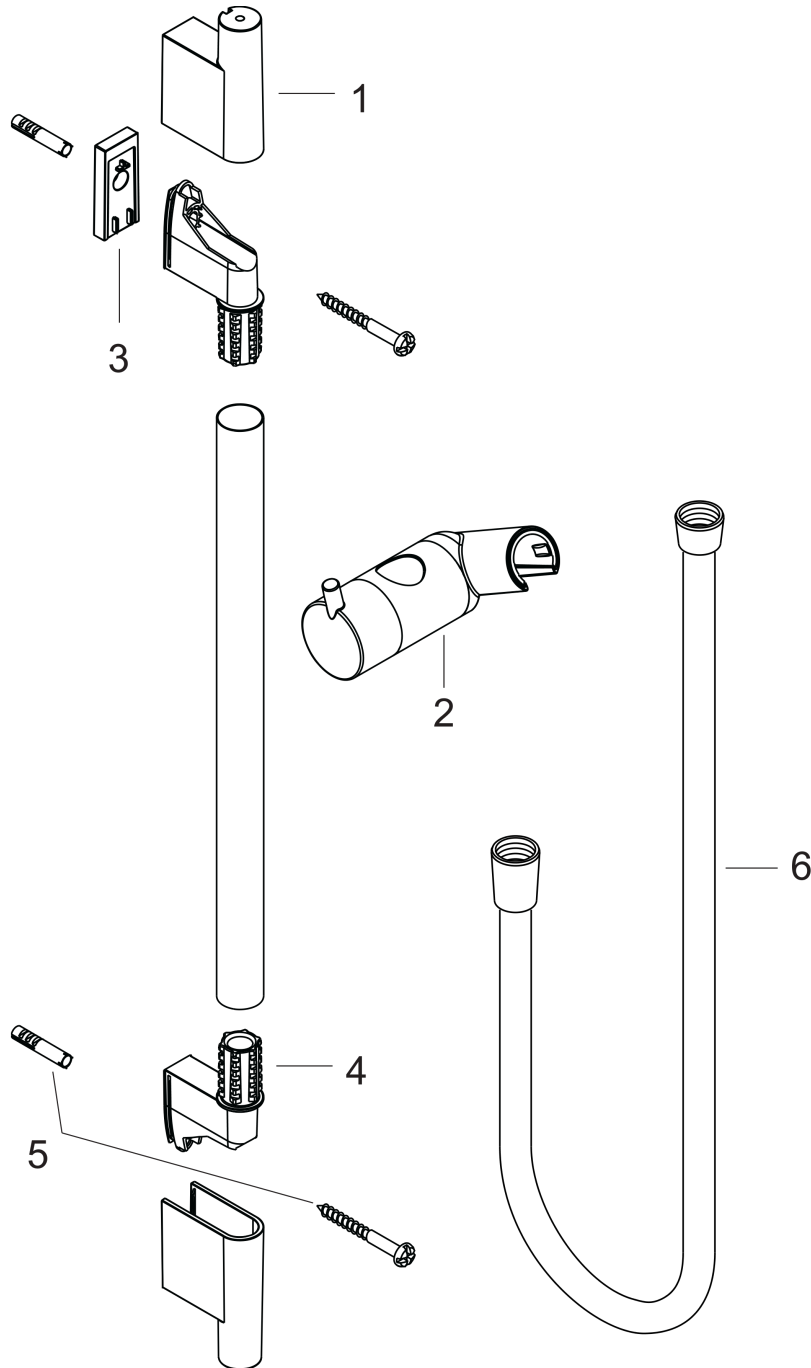

Unica

Wallbar S, 24"

Finish: **polished nickel** Part no. : **28632830**

Description

Features

- Consists of: Wallbar, Handshower hose, Slider, Shower hose, Wallbar
- Stand pipe: 28 1/4"
- Shower bar diameter: 7/8"
- Profile stand pipe: round
- Drilling distance: 24.6"
- Angle-adjustable holder pivots left and right, slides easily and locks in place

Item details

List Price \$ 291.00

Design awards

Compliance / Sustainability

Product image

Scale drawing

Unica
 Wallbar S, 24"
 Finish: polished nickel Part no. : 28632830

Installation example

Unica
 Wallbar S, 24"
 Finish: polished nickel Part no. : 28632830

Exploded drawing

Year of production: >04/05

Unica
Wallbar S, 24"
 Finish: **polished nickel** Part no. : **28632830**

Spare parts list

Year of production: >04/05

Pos.	Description	Part no.	Price	PU
1	cover	97709XXX	> \$ 40.00	-
2	support, assy	97651XXX	> \$ 60.00	-
3	tile-matching-disk 7 mm	97450XXX	> \$ 15.00	-
4	wall support	96275XXX	> \$ 10.00	-
5	mounting set	96179XXX	> \$ 15.00	-
6	shower hose Isiflex'B 1,60 m	28276830	-	1