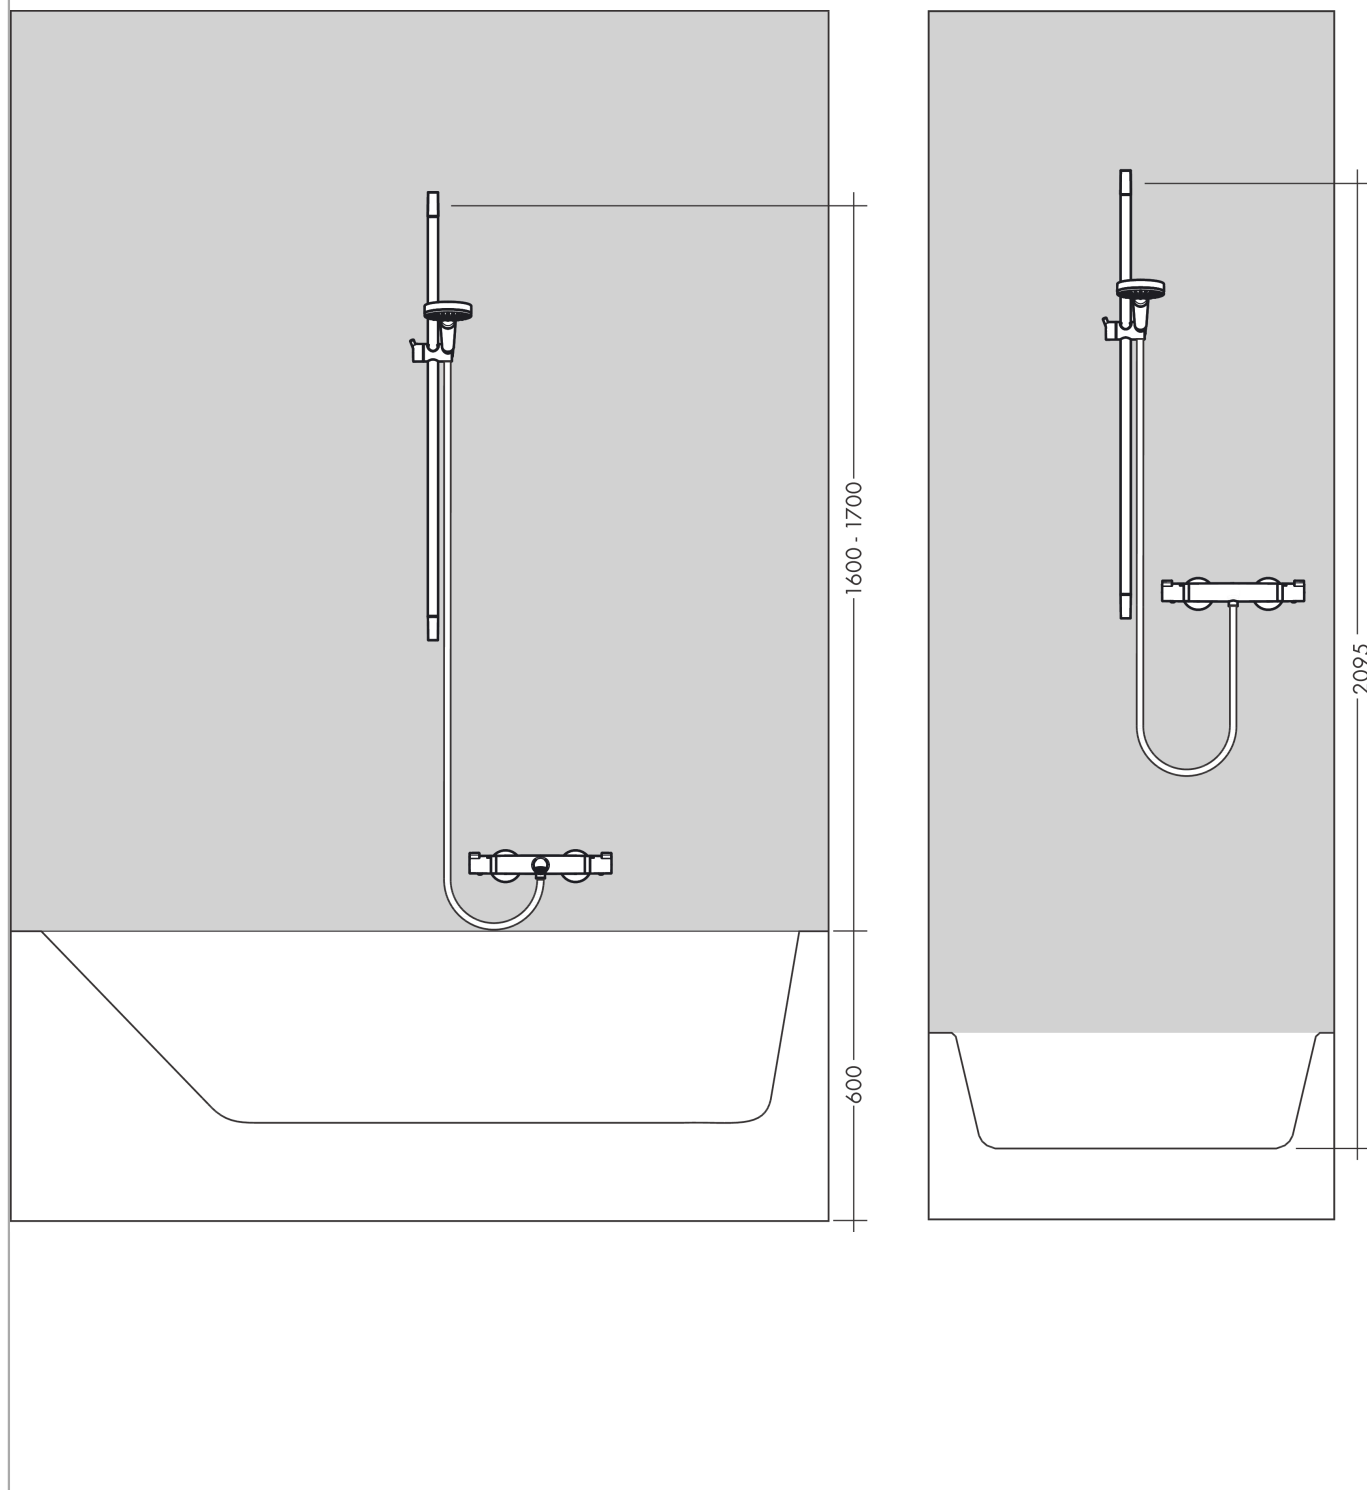

Unica

Wallbar S, 24"

Finish: **polished nickel** Part no. : **28632830**

Description

Features

- Consists of: Wallbar, Handshower hose, Slider, Shower hose, Wallbar
- Stand pipe: 28 1/4"
- Shower bar diameter: 7/8"
- Profile stand pipe: round
- Drilling distance: 24.6"
- Angle-adjustable holder pivots left and right, slides easily and locks in place

Item details

List Price \$ 291.00

Design awards

Compliance / Sustainability

Product image

Scale drawing

Unica
 Wallbar S, 24"
 Finish: polished nickel Part no. : 28632830

Installation example

Unica
 Wallbar S, 24"
 Finish: polished nickel Part no. : 28632830

Exploded drawing

Year of production: >04/05

Unica
Wallbar S, 24"
 Finish: **polished nickel** Part no. : **28632830**

Spare parts list

Year of production: >04/05

Pos.	Description	Part no.	Price	PU
1	cover	97709XXX	> \$ 40.00	-
2	support, assy	97651XXX	> \$ 60.00	-
3	tile-matching-disk 7 mm	97450XXX	> \$ 15.00	-
4	wall support	96275XXX	> \$ 10.00	-
5	mounting set	96179XXX	> \$ 15.00	-
6	shower hose Isiflex'B 1,60 m	28276830	-	1