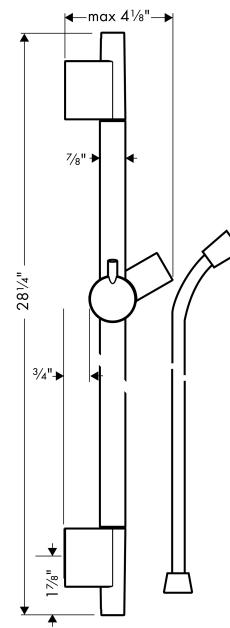

Unica

Wallbar S, 24"

Finish: **polished nickel** Part no. : **28632830**

Description

Features

- Consists of: Wallbar, Handshower hose, Slider, Shower hose, Wallbar
- Stand pipe: 28 1/4"
- Shower bar diameter: 7/8"
- Profile stand pipe: round
- Drilling distance: 24.6"
- Angle-adjustable holder pivots left and right, slides easily and locks in place

Item details

List Price \$ 291.00

Design awards

Compliance / Sustainability

Product image

Scale drawing

Unica
 Wallbar S, 24"
 Finish: polished nickel Part no. : 28632830

Installation example

Unica
 Wallbar S, 24"
 Finish: polished nickel Part no. : 28632830

Exploded drawing

Year of production: >04/05

Unica
Wallbar S, 24"
 Finish: **polished nickel** Part no. : **28632830**

Spare parts list

Year of production: >04/05

Pos.	Description	Part no.	Price	PU
1	cover	97709XXX	> \$ 40.00	-
2	support, assy	97651XXX	> \$ 60.00	-
3	tile-matching-disk 7 mm	97450XXX	> \$ 15.00	-
4	wall support	96275XXX	> \$ 10.00	-
5	mounting set	96179XXX	> \$ 15.00	-
6	shower hose Isiflex'B 1,60 m	28276830	-	1