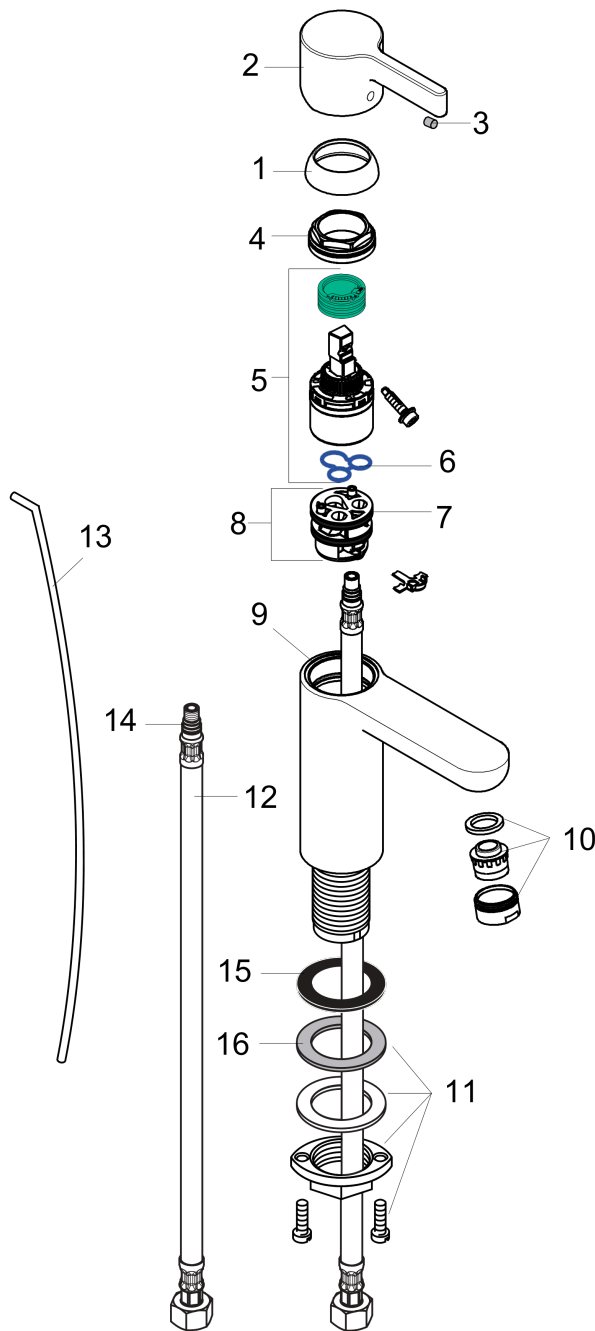

Metris S
Single-Hole Faucet 210 with Pop-Up Drain, 1.2 GPM
 Finish: **chrome** Part no. : **31020001**

Description

Features

- Handle variant: Lever
- Spray modes: aerated spray
- Max. flow: 1.2 GPM (4.5 L/Min)
- Ceramic cartridge
- Includes pop-up drain

Item details

List Price \$ 653.00

Technology

Compliance / Sustainability

Product image

Scale drawing

Metris S
Single-Hole Faucet 210 with Pop-Up Drain, 1.2 GPM
 Finish: **chrome** Part no. : **31020001**

Exploded drawing

Year of production: >07/16

Metris S
Single-Hole Faucet 210 with Pop-Up Drain, 1.2 GPM
 Finish: **chrome** Part no. : **31020001**

Spare parts list

Year of production: >07/16

Pos.	Description	Part no.	Price	PU
1	flange	97406000	-	1
2	handle	31093000	-	1
3	screw cover	96338000	-	1
4	nut	97209000	-	1
5	cartridge, assy	95646001	-	1
6	seal	95008000	-	1
7	O-Ring 30x2	98186000	-	1
8	adapter for cartridge	98750000	-	1
9	O-ring 35x2	92604000	-	1
10	aerator M24x1 (4,5 l/min)	92877000	-	1
11	fixing set (Ø 32)	13961000	-	1
12	connection hose 35½" M8x0,75 3/8"	96316001	-	1
13	pull rod	96657000	-	1
14	O-ring 7x1,5	98422000	-	1
15	flat seal	98749000	-	1
16	lever collar	97548000	-	1
a	pop up waste	88509000	-	1
b	locking screw for handle	95140000	-	1