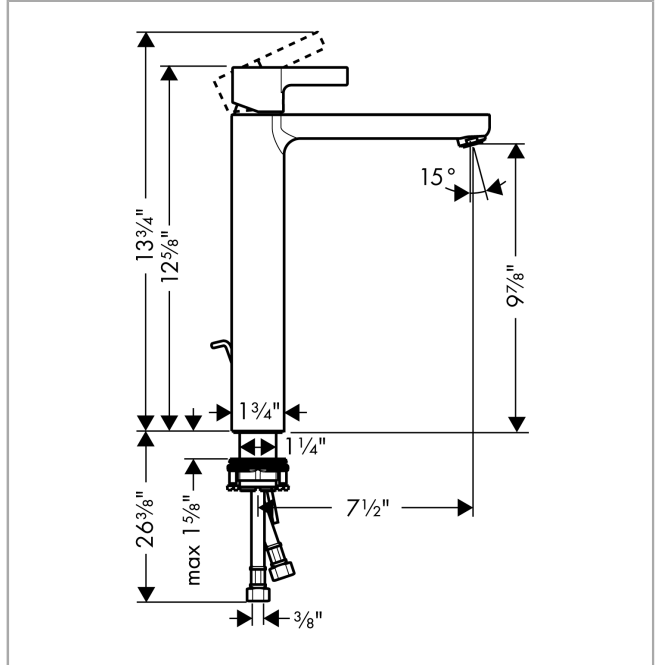

Metris S
Single-Hole Faucet 210 with Pop-Up Drain, 1.2 GPM
 Finish: **chrome** Part no. : **31020001**

Description

Features

- Handle variant: Lever
- Spray modes: aerated spray
- Max. flow: 1.2 GPM (4.5 L/Min)
- Ceramic cartridge
- Includes pop-up drain

Item details

List Price \$ 653.00

Technology

Compliance / Sustainability

Product image

Scale drawing

Metris S
Single-Hole Faucet 210 with Pop-Up Drain, 1.2 GPM
 Finish: **chrome** Part no. : **31020001**

Exploded drawing

Year of production: >07/16

Metris S
Single-Hole Faucet 210 with Pop-Up Drain, 1.2 GPM
 Finish: **chrome** Part no. : **31020001**

Spare parts list

Year of production: >07/16

Pos.	Description	Part no.	Price	PU
1	flange	97406000	-	1
2	handle	31093000	-	1
3	screw cover	96338000	-	1
4	nut	97209000	-	1
5	cartridge, assy	95646001	-	1
6	seal	95008000	-	1
7	O-Ring 30x2	98186000	-	1
8	adapter for cartridge	98750000	-	1
9	O-ring 35x2	92604000	-	1
10	aerator M24x1 (4,5 l/min)	92877000	-	1
11	fixing set (Ø 32)	13961000	-	1
12	connection hose 35½" M8x0,75 3/8"	96316001	-	1
13	pull rod	96657000	-	1
14	O-ring 7x1,5	98422000	-	1
15	flat seal	98749000	-	1
16	lever collar	97548000	-	1
a	pop up waste	88509000	-	1
b	locking screw for handle	95140000	-	1