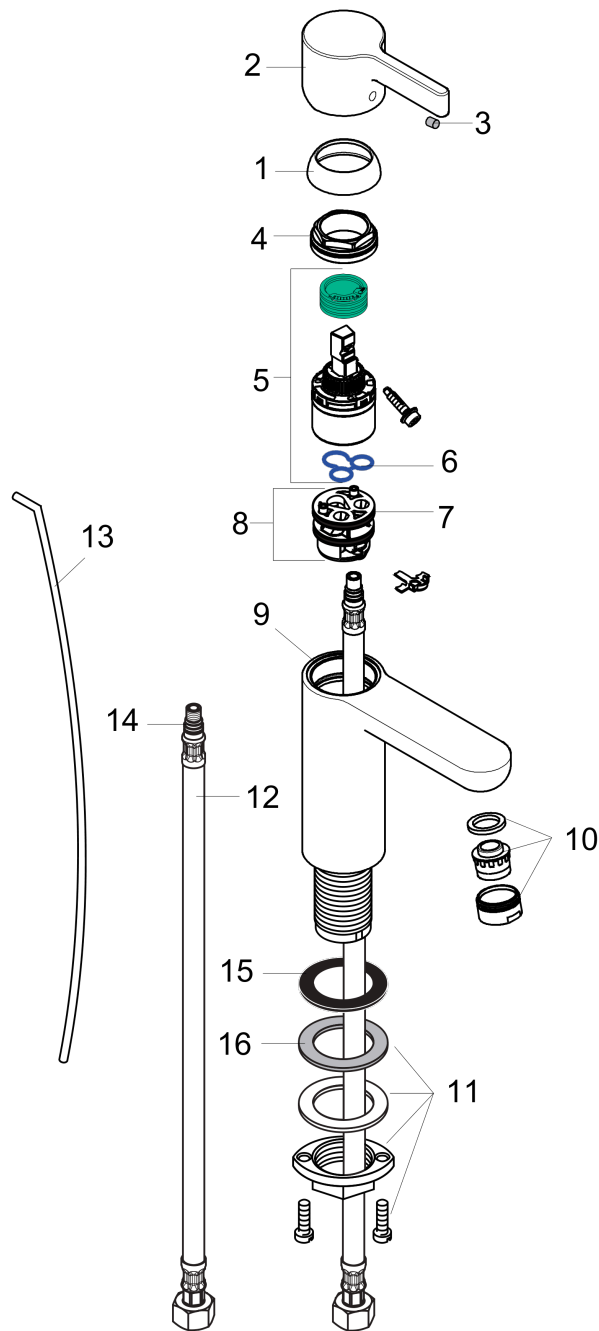

Metris S
Single-Hole Faucet 210 with Pop-Up Drain, 1.2 GPM
 Finish: **brushed nickel** Part no. : **31020821**

Description

Features

- Handle variant: Lever
- Spray modes: aerated spray
- Max. flow: 1.2 GPM (4.5 L/Min)
- Ceramic cartridge
- Includes pop-up drain

Item details

List Price \$ 862.00

Technology

Compliance / Sustainability

Product image

Scale drawing

Metris S
Single-Hole Faucet 210 with Pop-Up Drain, 1.2 GPM
 Finish: brushed nickel Part no. : 31020821

Exploded drawing

Year of production: >07/16

Metris S

Single-Hole Faucet 210 with Pop-Up Drain, 1.2 GPM

Finish: brushed nickel Part no. : 31020821

Spare parts list

Year of production: >07/16

Pos.	Description	Part no.	Price	PU
1	flange	97406820	-	1
2	handle	31093820	-	1
3	screw cover	96338000	-	1
4	nut	97209000	-	1
5	cartridge, assy	95646001	-	1
6	seal	95008000	-	1
7	O-Ring 30x2	98186000	-	1
8	adapter for cartridge	98750000	-	1
9	O-ring 35x2	92604000	-	1
10	aerator M24x1 (4,5 l/min)	92877820	-	1
11	fixing set (Ø 32)	13961000	-	1
12	connection hose 35½" M8x0,75 3/8"	96316001	-	1
13	pull rod	96657820	-	1
14	O-ring 7x1,5	98422000	-	1
15	lever collar	97548000	-	1
16	flat seal	98749000	-	1
a	pop up waste	88509820	-	1
b	locking screw for handle	95140000	-	1