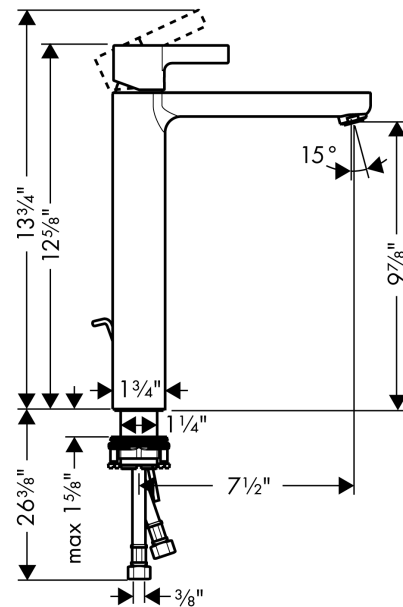

Metris S
Single-Hole Faucet 210 with Pop-Up Drain, 1.2 GPM
 Finish: **brushed nickel** Part no. : **31020821**

Description

Features

- Handle variant: Lever
- Spray modes: aerated spray
- Max. flow: 1.2 GPM (4.5 L/Min)
- Ceramic cartridge
- Includes pop-up drain

Item details

List Price \$ 862.00

Technology

Compliance / Sustainability

Product image

Scale drawing

Metris S
Single-Hole Faucet 210 with Pop-Up Drain, 1.2 GPM
 Finish: brushed nickel Part no. : 31020821

Exploded drawing

Year of production: >07/16

Metris S

Single-Hole Faucet 210 with Pop-Up Drain, 1.2 GPM

Finish: brushed nickel Part no. : 31020821

Spare parts list

Year of production: >07/16

Pos.	Description	Part no.	Price	PU
1	flange	97406820	-	1
2	handle	31093820	-	1
3	screw cover	96338000	-	1
4	nut	97209000	-	1
5	cartridge, assy	95646001	-	1
6	seal	95008000	-	1
7	O-Ring 30x2	98186000	-	1
8	adapter for cartridge	98750000	-	1
9	O-ring 35x2	92604000	-	1
10	aerator M24x1 (4,5 l/min)	92877820	-	1
11	fixing set (Ø 32)	13961000	-	1
12	connection hose 35½" M8x0,75 3/8"	96316001	-	1
13	pull rod	96657820	-	1
14	O-ring 7x1,5	98422000	-	1
15	lever collar	97548000	-	1
16	flat seal	98749000	-	1
a	pop up waste	88509820	-	1
b	locking screw for handle	95140000	-	1