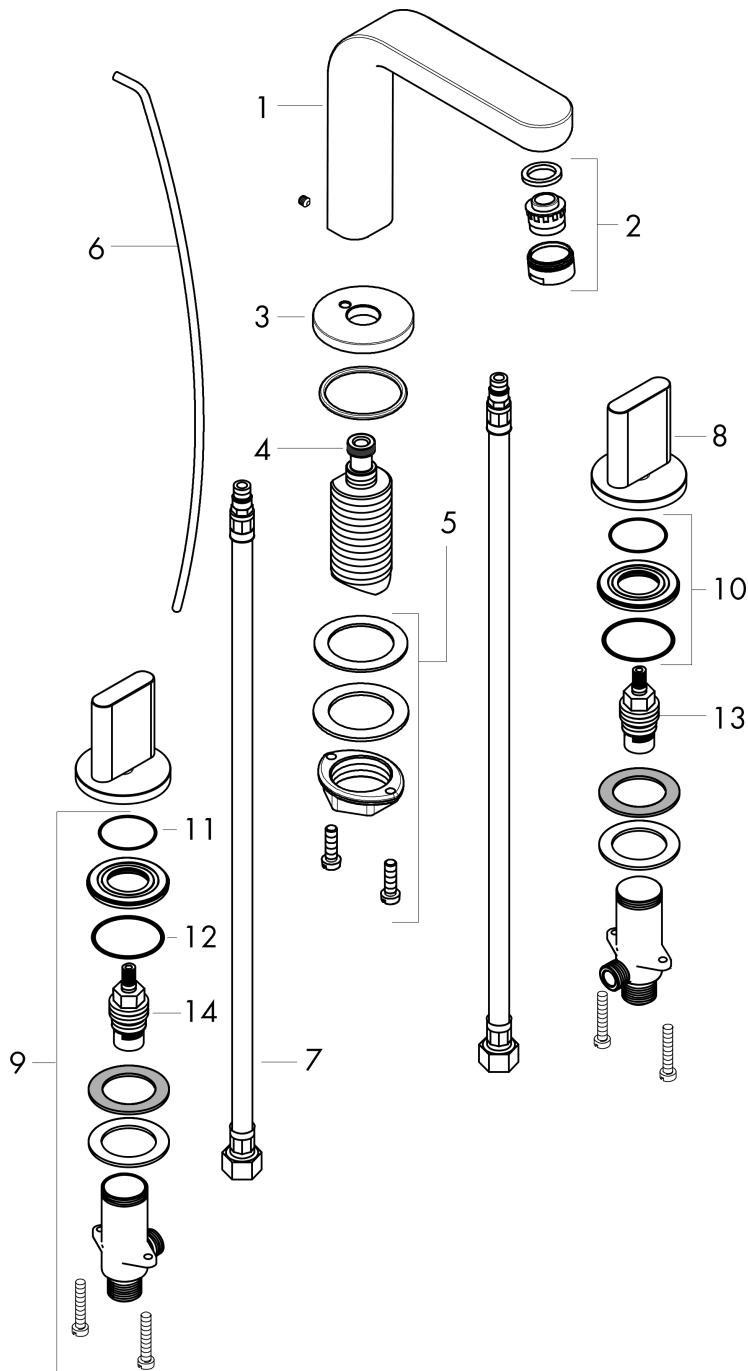

Metris S

Widespread Faucet 100 with Full Handles and Pop-Up Drain, 1.2 GPM

Finish: **chrome** Part no. : **31063001**

Description

Features

- Handle variant: Flat handle
- Spray modes: aerated spray
- Max. flow: 1.2 GPM (4.5 L/Min)
- Ceramic valves hot/cold 90°
- Includes pop-up drain

Item details

List Price \$ 782.00

Technology

Compliance / Sustainability

Product image

Scale drawing

Metris S

Widespread Faucet 100 with Full Handles and Pop-Up Drain, 1.2 GPM

Finish: **chrome** Part no. : **31063001**

Exploded drawing

Year of production: >07/16

Metris S

Widespread Faucet 100 with Full Handles and Pop-Up Drain, 1.2 GPM

Finish: **chrome** Part no. : **31063001**

Spare parts list

Year of production: >07/16

Pos.	Description	Part no.	Price	PU
1	spout cpl.	97504000	-	1
2	aerator M24x1 (4,5 l/min)	92877000	-	1
3	escutcheon for spout	97505000	-	1
4	O-ring 11x2	98127000	-	1
5	fixing set (Ø 32)	13961000	-	1
6	pull rod	96657000	-	1
7	connection hose 18½" M8x0,75 3/8"	96321001	-	1
8	handle for cold water	97502000	-	1
9	stop valve cpl.	97357001	-	1
10	nut	92854000	-	1
11	O-Ring 32x2,5	96364000	-	1
12	O-ring 40x3	92634000	-	1
13	shut off unit left closing	94008000	-	1
14	shut off unit right closing	94009000	-	1
a	pop up waste	88509000	-	1