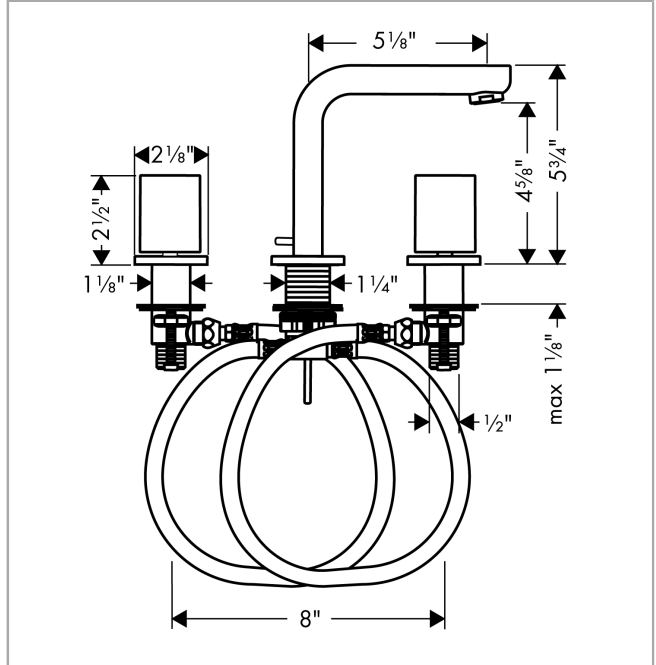

Metris S

Widespread Faucet 100 with Full Handles and Pop-Up Drain, 1.2 GPM

Finish: **chrome** Part no. : **31063001**

Description

Features

- Handle variant: Flat handle
- Spray modes: aerated spray
- Max. flow: 1.2 GPM (4.5 L/Min)
- Ceramic valves hot/cold 90°
- Includes pop-up drain

Item details

List Price \$ 782.00

Technology

Compliance / Sustainability

Product image

Scale drawing

Metris S

Widespread Faucet 100 with Full Handles and Pop-Up Drain, 1.2 GPM

Finish: **chrome** Part no. : **31063001**

Exploded drawing

Year of production: >07/16

Metris S

Widespread Faucet 100 with Full Handles and Pop-Up Drain, 1.2 GPM

Finish: **chrome** Part no. : **31063001**

Spare parts list

Year of production: >07/16

Pos.	Description	Part no.	Price	PU
1	spout cpl.	97504000	-	1
2	aerator M24x1 (4,5 l/min)	92877000	-	1
3	escutcheon for spout	97505000	-	1
4	O-ring 11x2	98127000	-	1
5	fixing set (Ø 32)	13961000	-	1
6	pull rod	96657000	-	1
7	connection hose 18½" M8x0,75 3/8"	96321001	-	1
8	handle for cold water	97502000	-	1
9	stop valve cpl.	97357001	-	1
10	nut	92854000	-	1
11	O-Ring 32x2,5	96364000	-	1
12	O-ring 40x3	92634000	-	1
13	shut off unit left closing	94008000	-	1
14	shut off unit right closing	94009000	-	1
a	pop up waste	88509000	-	1