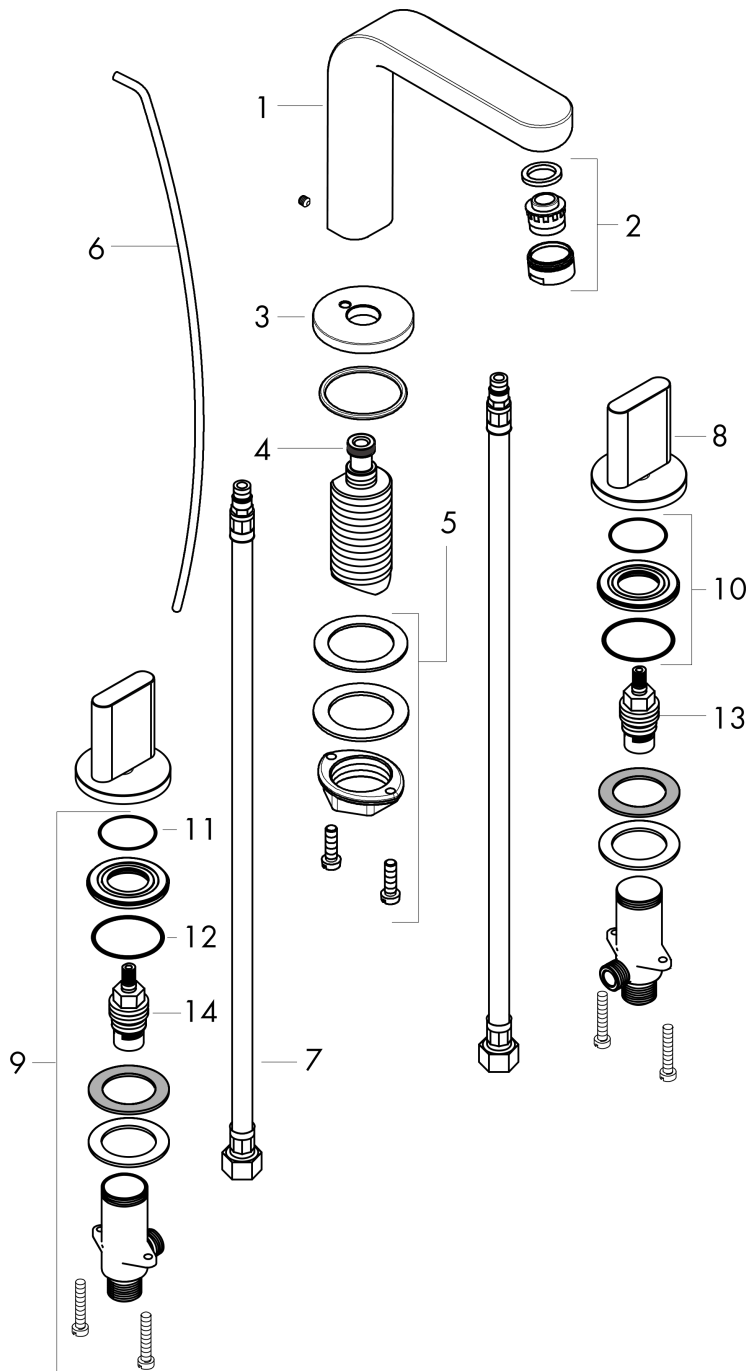

Metris S

Widespread Faucet 100 with Full Handles and Pop-Up Drain, 1.2 GPM

Finish: **brushed nickel** Part no. : **31063821**

Description

Features

- Handle variant: Flat handle
- Spray modes: aerated spray
- Max. flow: 1.2 GPM (4.5 L/Min)
- Ceramic valves hot/cold 90°
- Includes pop-up drain

Item details

List Price \$ 1,033.00

Technology

Compliance / Sustainability

Product image

Scale drawing

Metris S

Widespread Faucet 100 with Full Handles and Pop-Up Drain, 1.2 GPM

Finish: **brushed nickel** Part no. : **31063821**

Exploded drawing

Year of production: >07/16

Metris S

Widespread Faucet 100 with Full Handles and Pop-Up Drain, 1.2 GPM

Finish: brushed nickel Part no. : 31063821

Spare parts list

Year of production: >07/16

Pos.	Description	Part no.	Price	PU
1	spout cpl.	97504820	-	1
2	aerator M24x1 (4,5 l/min)	92877820	-	1
3	escutcheon for spout	97505820	-	1
4	O-ring 11x2	98127000	-	1
5	fixing set (Ø 32)	13961000	-	1
6	pull rod	96657820	-	1
7	connection hose 18½" M8x0,75 3/8"	96321001	-	1
8	handle for cold water	97502820	-	1
9	stop valve cpl.	97357001	-	1
10	nut	92854000	-	1
11	O-Ring 32x2,5	96364000	-	1
12	O-ring 40x3	92634000	-	1
13	shut off unit left closing	94008000	-	1
14	shut off unit right closing	94009000	-	1
a	pop up waste	88509820	-	1