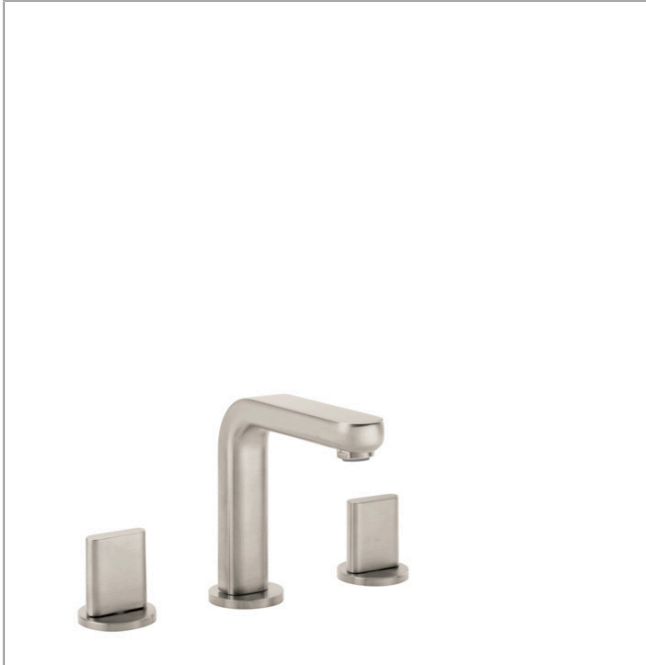

Metris S

Widespread Faucet 100 with Full Handles and Pop-Up Drain, 1.2 GPM

Finish: **brushed nickel** Part no. : **31063821**

Description

Features

- Handle variant: Flat handle
- Spray modes: aerated spray
- Max. flow: 1.2 GPM (4.5 L/Min)
- Ceramic valves hot/cold 90°
- Includes pop-up drain

Item details

List Price \$ 1,033.00

Technology

Compliance / Sustainability

Product image

Scale drawing

Metris S

Widespread Faucet 100 with Full Handles and Pop-Up Drain, 1.2 GPM

Finish: **brushed nickel** Part no. : **31063821**

Exploded drawing

Year of production: >07/16

Metris S

Widespread Faucet 100 with Full Handles and Pop-Up Drain, 1.2 GPM

Finish: brushed nickel Part no. : 31063821