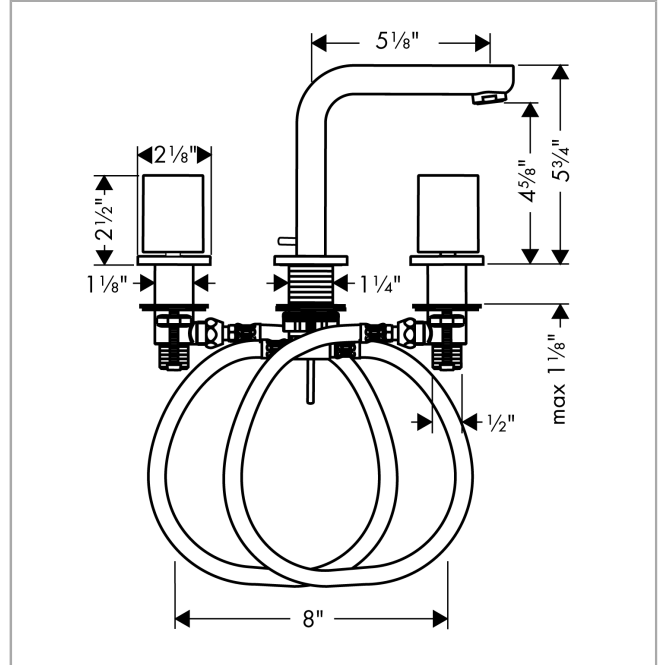

Metris S

Widespread Faucet 100 with Full Handles and Pop-Up Drain, 1.2 GPM

Finish: **brushed nickel** Part no. : **31063821**

Description

Features

- Handle variant: Flat handle
- Spray modes: aerated spray
- Max. flow: 1.2 GPM (4.5 L/Min)
- Ceramic valves hot/cold 90°
- Includes pop-up drain

Item details

List Price \$ 1,033.00

Technology

Compliance / Sustainability

Product image

Scale drawing

Metris S

Widespread Faucet 100 with Full Handles and Pop-Up Drain, 1.2 GPM

Finish: **brushed nickel** Part no. : **31063821**

Exploded drawing

Year of production: >07/16

Metris S

Widespread Faucet 100 with Full Handles and Pop-Up Drain, 1.2 GPM

Finish: brushed nickel Part no. : 31063821

Spare parts list

Year of production: >07/16

Pos.	Description	Part no.	Price	PU
1	spout cpl.	97504820	-	1
2	aerator M24x1 (4,5 l/min)	92877820	-	1
3	escutcheon for spout	97505820	-	1
4	O-ring 11x2	98127000	-	1
5	fixing set (Ø 32)	13961000	-	1
6	pull rod	96657820	-	1
7	connection hose 18½" M8x0,75 3/8"	96321001	-	1
8	handle for cold water	97502820	-	1
9	stop valve cpl.	97357001	-	1
10	nut	92854000	-	1
11	O-Ring 32x2,5	96364000	-	1
12	O-ring 40x3	92634000	-	1
13	shut off unit left closing	94008000	-	1
14	shut off unit right closing	94009000	-	1
a	pop up waste	88509820	-	1