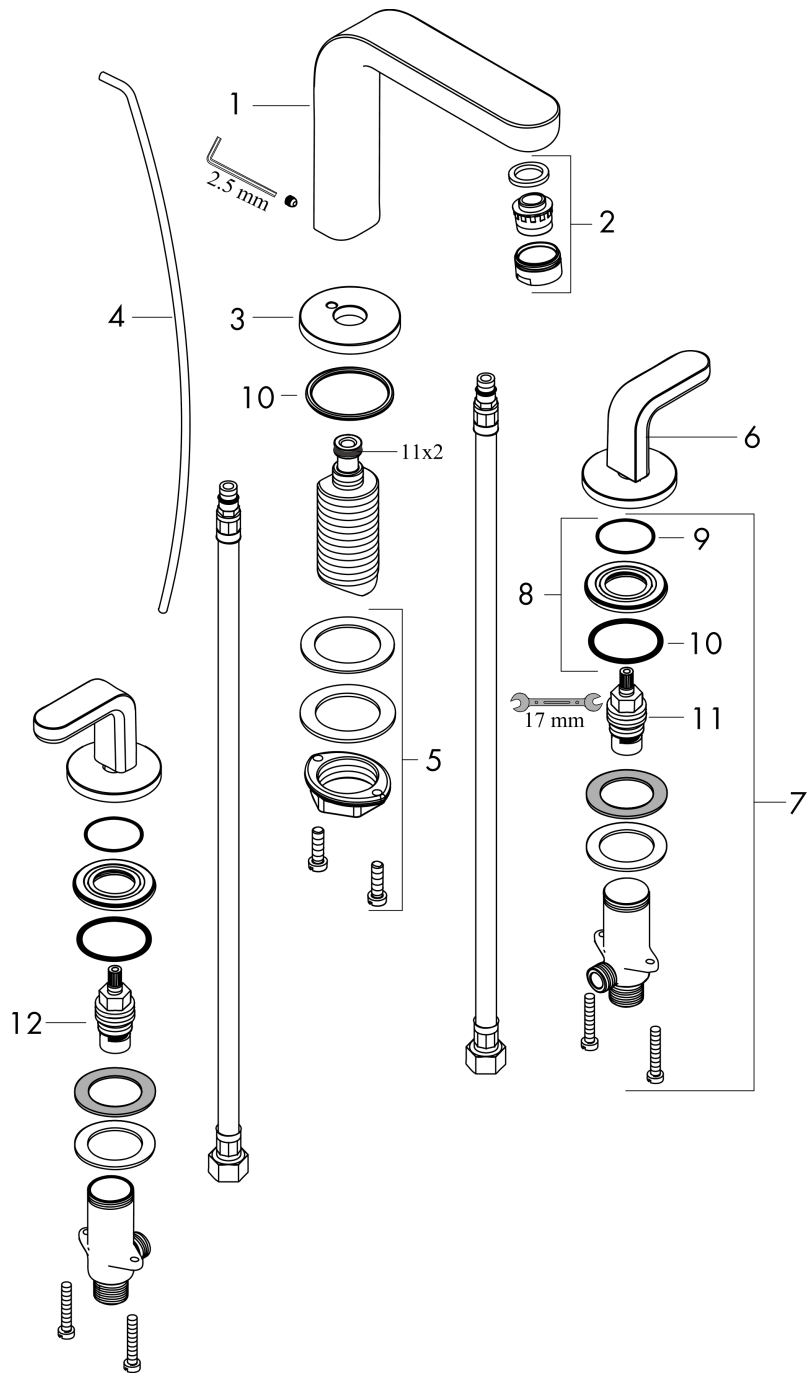

**Metris S**

**Widespread Faucet 100 with Lever Handles and Pop-Up Drain, 1.2 GPM**

Finish: **chrome** Part no. : **31067001**

**Description**

**Features**

- Handle variant: Lever
- Spray modes: aerated spray
- Max. flow: 1.2 GPM (4.5 L/Min)
- Ceramic valves hot/cold 90°
- Includes pop-up drain

Finish: **chrome** Part no. : **31067001**

**Exploded drawing**

Year of production: >07/16

## Metris S

Widespread Faucet 100 with Lever Handles and Pop-Up Drain, 1.2 GPM

Finish: **chrome** Part no. : **31067001**

### Spare parts list

Year of production: >07/16

Pos.	Description	Part no.	Price	PU
1	spout cpl.	97504000	-	1
2	aerator M24x1 (4,5 l/min)	92877000	-	1
3	escutcheon for spout	97505000	-	1
4	pull rod	96657000	-	1
5	fixing set (Ø 32)	13961000	-	1
6	handle for cold water	98827000	-	1
7	stop valve cpl.	97357001	-	1
8	nut	92854000	-	1
9	O-Ring 32x2,5	96364000	-	1
10	O-ring 40x3	92634000	-	1
11	shut off unit left closing	94008000	-	1
12	shut off unit right closing	94009000	-	1
a	pop up waste	88509000	-	1