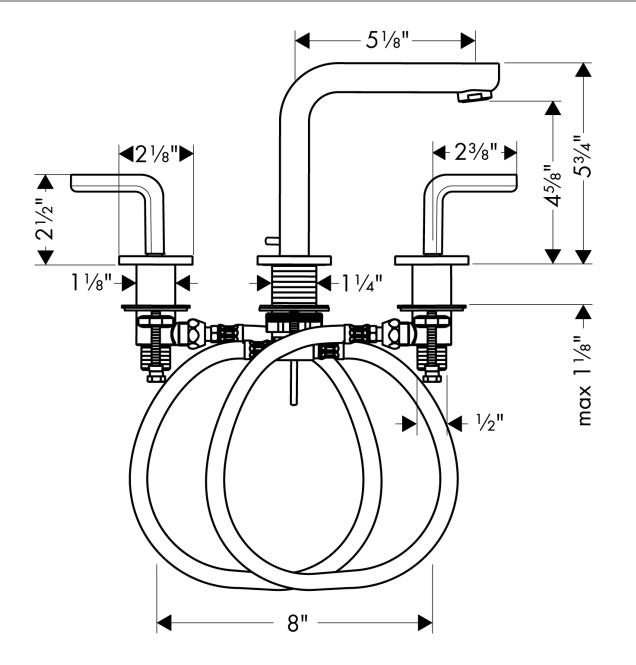

Scale drawing