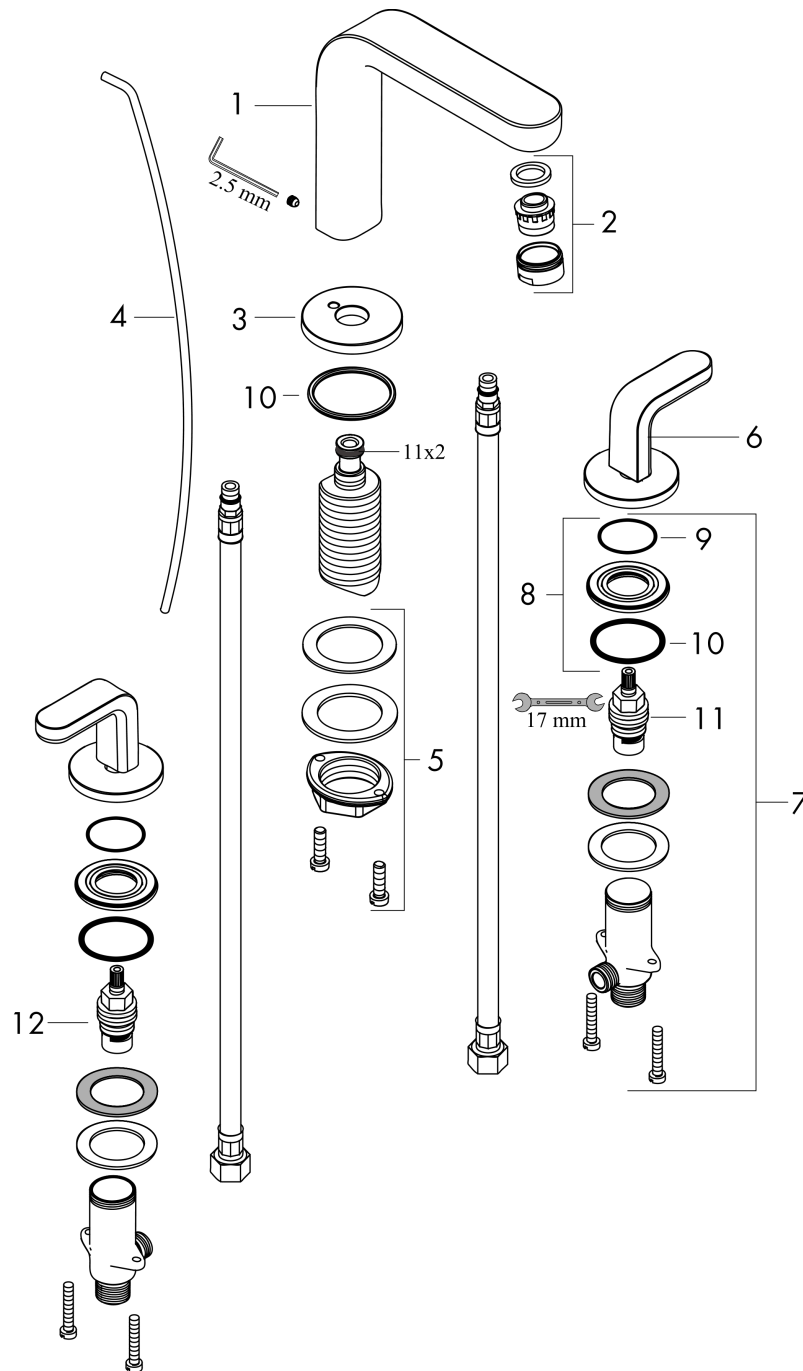

**Metris S**

**Widespread Faucet 100 with Lever Handles and Pop-Up Drain, 1.2 GPM**

Finish: **brushed nickel** Part no. : **31067821**

**Description**

**Features**

- Handle variant: Lever
- Spray modes: aerated spray
- Max. flow: 1.2 GPM (4.5 L/Min)
- Ceramic valves hot/cold 90°
- Includes pop-up drain

Finish: **brushed nickel** Part no. : **31067821**

**Exploded drawing**

Year of production: >07/16

## Metris S

Widespread Faucet 100 with Lever Handles and Pop-Up Drain, 1.2 GPM

Finish: brushed nickel Part no. : 31067821

### Spare parts list

Year of production: >07/16

Pos.	Description	Part no.	Price	PU
1	spout cpl.	97504820	-	1
2	aerator M24x1 (4,5 l/min)	92877820	-	1
3	escutcheon for spout	97505820	-	1
4	pull rod	96657820	-	1
5	fixing set (Ø 32)	13961000	-	1
6	handle for cold water	98827820	-	1
7	stop valve cpl.	97357001	-	1
8	nut	92854000	-	1
9	O-Ring 32x2,5	96364000	-	1
10	O-ring 40x3	92634000	-	1
11	shut off unit left closing	94008000	-	1
12	shut off unit right closing	94009000	-	1
a	pop up waste	88509820	-	1