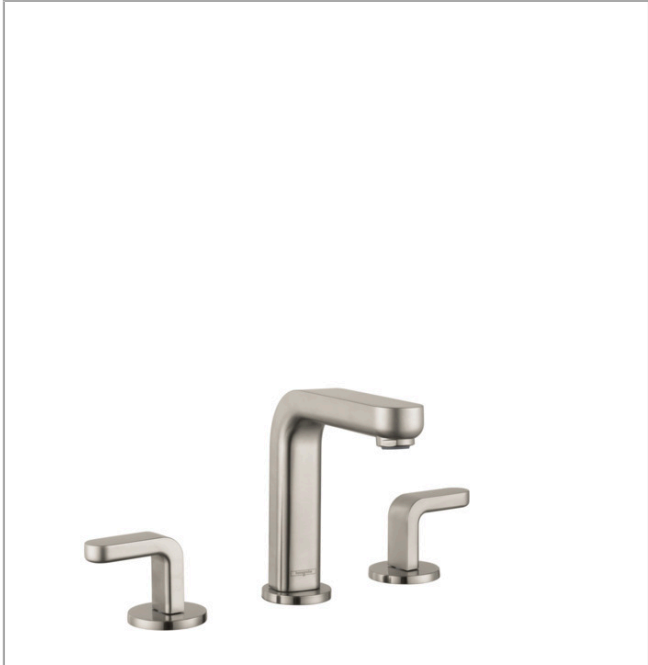

**Metris S**

**Widespread Faucet 100 with Lever Handles and Pop-Up Drain, 1.2 GPM**

Finish: **brushed nickel** Part no. : **31067821**

**Description**

**Features**

- Handle variant: Lever
- Spray modes: aerated spray
- Max. flow: 1.2 GPM (4.5 L/Min)
- Ceramic valves hot/cold 90°
- Includes pop-up drain

**Item details**

List Price \$ 1,033.00

**Technology**

**Compliance / Sustainability**

**Product image**

**Scale drawing**

**Metris S**

**Widespread Faucet 100 with Lever Handles and Pop-Up Drain, 1.2 GPM**

Finish: **brushed nickel** Part no. : **31067821**

**Exploded drawing**

Year of production: >07/16

## Metris S

Widespread Faucet 100 with Lever Handles and Pop-Up Drain, 1.2 GPM

Finish: brushed nickel Part no. : 31067821