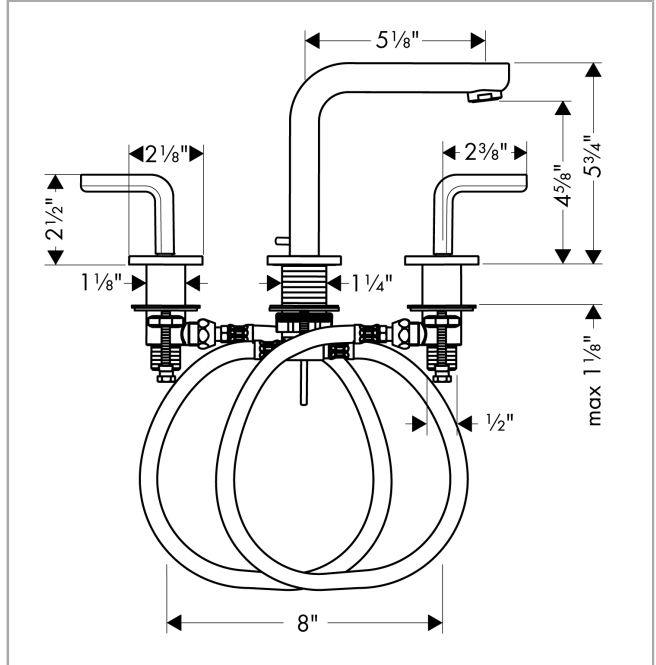

Scale drawing