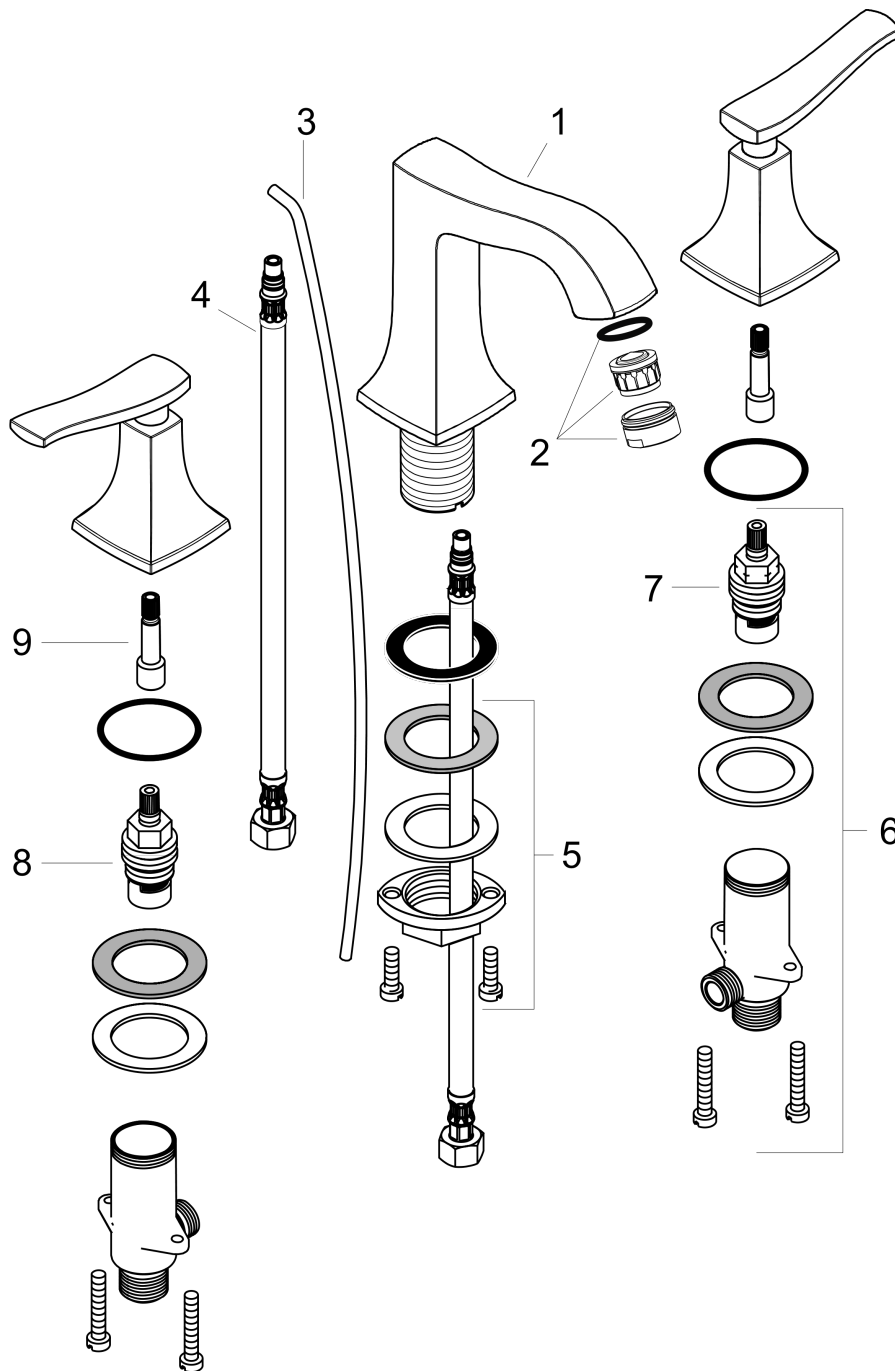

Metris C
Widespread Faucet 100 with Pop-Up Drain, 1.2 GPM
 Finish: **brushed nickel** Part no. : **31073821**

Description

Features

- Handle variant: Lever
- Spray modes: aerated spray
- Max. flow: 1.2 GPM (4.5 L/Min)
- Ceramic valves hot/cold 90°
- Includes pop-up drain

Item details

List Price \$ 1,084.00

Technology

Compliance / Sustainability

Product image

Scale drawing

Metris C
Widespread Faucet 100 with Pop-Up Drain, 1.2 GPM
 Finish: brushed nickel Part no. : 31073821

Exploded drawing

Year of production: >07/16

Metris C

Widespread Faucet 100 with Pop-Up Drain, 1.2 GPM

Finish: brushed nickel Part no. : 31073821

Spare parts list

Year of production: >07/16

Pos.	Description	Part no.	Price	PU
1	spout cpl.	95394821	-	1
2	aerator M24x1 (4,5 l/min)	92877820	-	1
3	pull rod	96657820	-	1
4	connection hose 18½" M8x0,75 3/8"	96321001	-	1
5	fixing set (Ø 32)	13961000	-	1
6	stop valve cpl.	97357001	-	1
7	shut off unit left closing	94008000	-	1
8	shut off unit right closing	94009000	-	1
9	adapter for handle	95252000	-	1
a	pop up waste	88509820	-	1
b	handle for hot water	31292821	-	1
c	handle fixing set	98932000	-	1