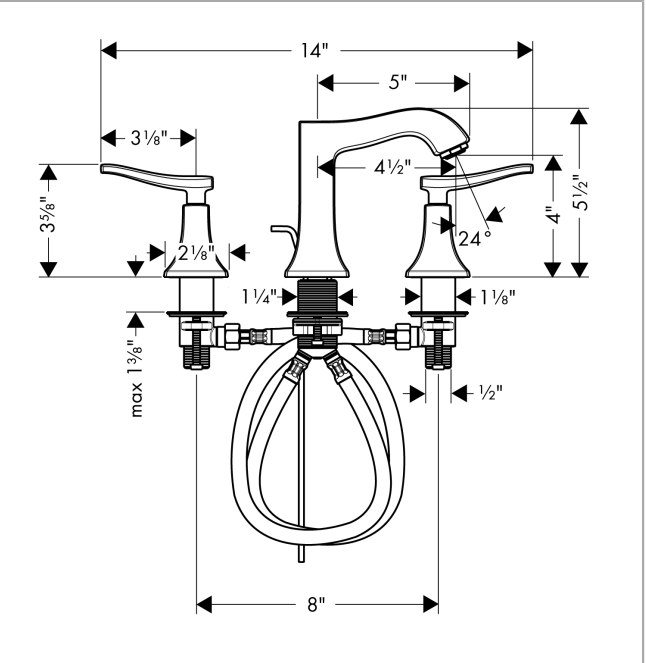

Metris C
Widespread Faucet 100 with Pop-Up Drain, 1.2 GPM
 Finish: **brushed nickel** Part no. : **31073821**

Description

Features

- Handle variant: Lever
- Spray modes: aerated spray
- Max. flow: 1.2 GPM (4.5 L/Min)
- Ceramic valves hot/cold 90°
- Includes pop-up drain

Item details

List Price \$ 1,084.00

Technology

Compliance / Sustainability

Product image

Scale drawing

Metris C
Widespread Faucet 100 with Pop-Up Drain, 1.2 GPM
 Finish: brushed nickel Part no. : 31073821

Exploded drawing

Year of production: >07/16

Metris C

Widespread Faucet 100 with Pop-Up Drain, 1.2 GPM

Finish: brushed nickel Part no. : 31073821

Spare parts list

Year of production: >07/16

Pos.	Description	Part no.	Price	PU
1	spout cpl.	95394821	-	1
2	aerator M24x1 (4,5 l/min)	92877820	-	1
3	pull rod	96657820	-	1
4	connection hose 18½" M8x0,75 3/8"	96321001	-	1
5	fixing set (Ø 32)	13961000	-	1
6	stop valve cpl.	97357001	-	1
7	shut off unit left closing	94008000	-	1
8	shut off unit right closing	94009000	-	1
9	adapter for handle	95252000	-	1
a	pop up waste	88509820	-	1
b	handle for hot water	31292821	-	1
c	handle fixing set	98932000	-	1