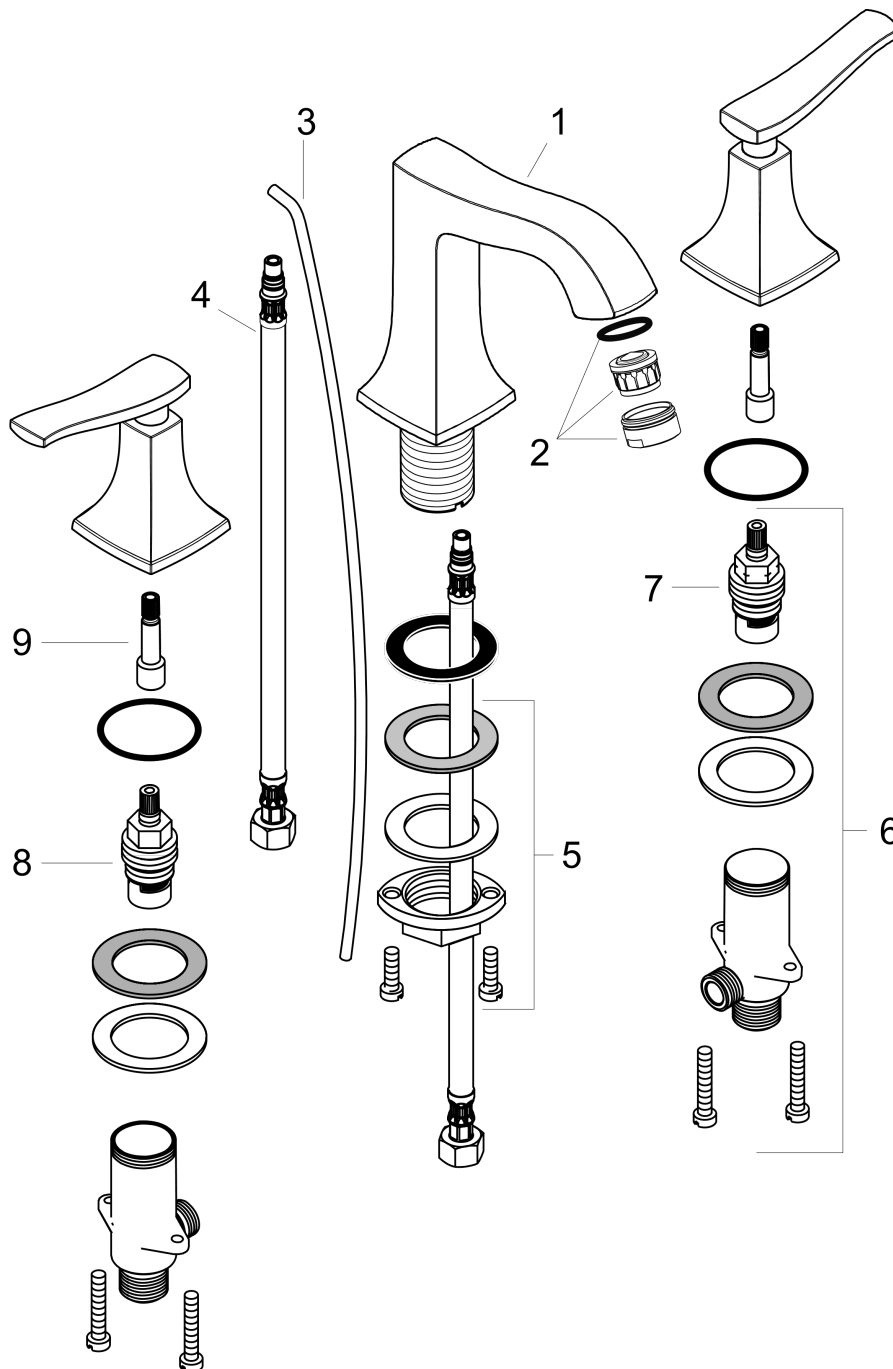

**Metris C**  
**Widespread Faucet 100 with Pop-Up Drain, 1.2 GPM**  
 Finish: **rubbed bronze** Part no. : **31073921**

**Description**

**Features**

- Handle variant: Lever
- Spray modes: aerated spray
- Max. flow: 1.2 GPM (4.5 L/Min)
- Ceramic valves hot/cold 90°
- Includes pop-up drain

**Item details**

List Price \$ 1,084.00

**Technology**

**Compliance / Sustainability**

**Product image**

**Scale drawing**

**Metris C**  
**Widespread Faucet 100 with Pop-Up Drain, 1.2 GPM**  
 Finish: rubbed bronze Part no. : 31073921

## Metris C

Widespread Faucet 100 with Pop-Up Drain, 1.2 GPM

Finish: rubbed bronze Part no. : 31073921

### Spare parts list

Year of production: >07/16

Pos.	Description	Part no.	Price	PU
1	spout cpl.	95394921	-	1
2	aerator M24x1 (4,5 l/min)	92877920	-	1
3	pull rod	96657920	-	1
4	connection hose 18½" M8x0,75 3/8"	96321001	-	1
5	fixing set (Ø 32)	13961000	-	1
6	stop valve cpl.	97357001	-	1
7	shut off unit left closing	94008000	-	1
8	shut off unit right closing	94009000	-	1
9	adapter for handle	95252000	-	1
a	lever collar	97548000	-	1
b	pop up waste	88509920	-	1
c	handle for hot water	31292921	-	1
d	handle fixing set	98932000	-	1