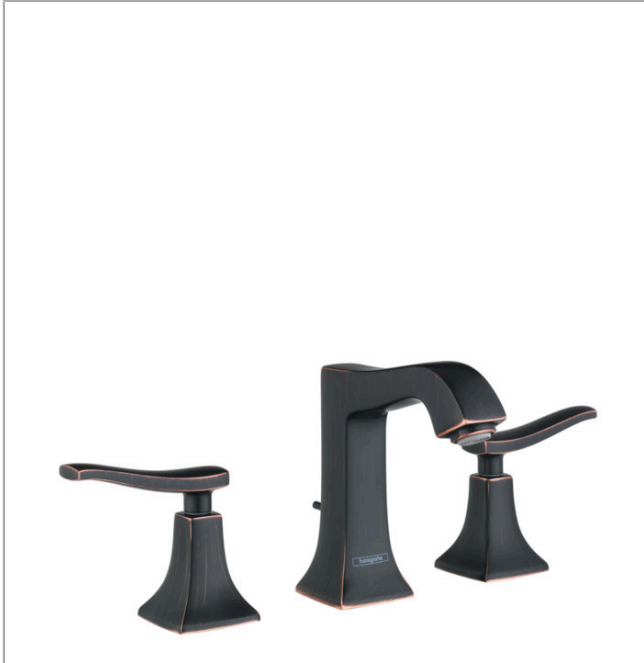

**Metris C**  
**Widespread Faucet 100 with Pop-Up Drain, 1.2 GPM**  
 Finish: **rubbed bronze** Part no. : **31073921**

**Description**

**Features**

- Handle variant: Lever
- Spray modes: aerated spray
- Max. flow: 1.2 GPM (4.5 L/Min)
- Ceramic valves hot/cold 90°
- Includes pop-up drain

**Item details**

List Price \$ 1,084.00

**Technology**

**Compliance / Sustainability**

**Product image**

**Scale drawing**

**Metris C**  
**Widespread Faucet 100 with Pop-Up Drain, 1.2 GPM**  
 Finish: rubbed bronze Part no. : 31073921

## Metris C

Widespread Faucet 100 with Pop-Up Drain, 1.2 GPM

Finish: rubbed bronze Part no. : 31073921