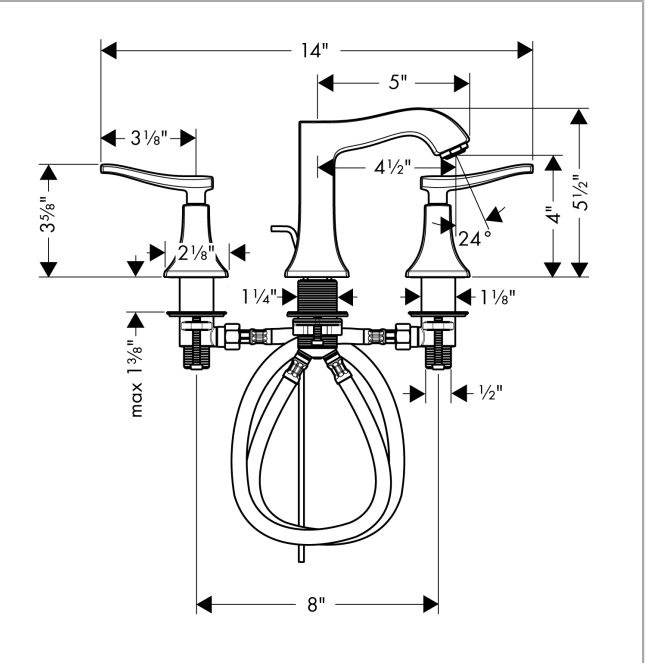

**Metris C**  
**Widespread Faucet 100 with Pop-Up Drain, 1.2 GPM**  
 Finish: **rubbed bronze** Part no. : **31073921**

**Description**

**Features**

- Handle variant: Lever
- Spray modes: aerated spray
- Max. flow: 1.2 GPM (4.5 L/Min)
- Ceramic valves hot/cold 90°
- Includes pop-up drain

**Item details**

List Price \$ 1,084.00

**Technology**

**Compliance / Sustainability**

**Product image**

**Scale drawing**

**Metris C**  
**Widespread Faucet 100 with Pop-Up Drain, 1.2 GPM**  
 Finish: rubbed bronze Part no. : 31073921

## Metris C

Widespread Faucet 100 with Pop-Up Drain, 1.2 GPM

Finish: rubbed bronze Part no. : 31073921

### Spare parts list

Year of production: >07/16

Pos.	Description	Part no.	Price	PU
1	spout cpl.	95394921	-	1
2	aerator M24x1 (4,5 l/min)	92877920	-	1
3	pull rod	96657920	-	1
4	connection hose 18½" M8x0,75 3/8"	96321001	-	1
5	fixing set (Ø 32)	13961000	-	1
6	stop valve cpl.	97357001	-	1
7	shut off unit left closing	94008000	-	1
8	shut off unit right closing	94009000	-	1
9	adapter for handle	95252000	-	1
a	lever collar	97548000	-	1
b	pop up waste	88509920	-	1
c	handle for hot water	31292921	-	1
d	handle fixing set	98932000	-	1