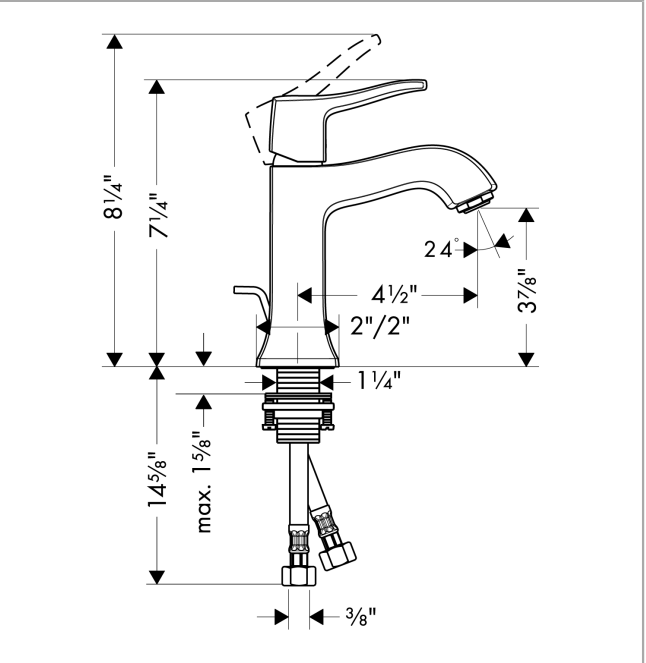

Metris C
Single-Hole Faucet 100 with Pop-Up Drain, 1.2 GPM
 Finish: **chrome** Part no. : **31075001**

Description

Features

- Handle variant: Lever
- Spray modes: aerated spray
- Max. flow: 1.2 GPM (4.5 L/Min)
- Ceramic cartridge
- Includes pop-up drain

Item details

List Price \$ 479.00

Technology

Compliance / Sustainability

Product image

Scale drawing

Metris C
Single-Hole Faucet 100 with Pop-Up Drain, 1.2 GPM
 Finish: **chrome** Part no. : **31075001**

Exploded drawing

Year of production: >07/16

Metris C
Single-Hole Faucet 100 with Pop-Up Drain, 1.2 GPM
 Finish: **chrome** Part no. : **31075001**

Spare parts list

Year of production: >07/16

Pos.	Description	Part no.	Price	PU
1	handle	31291000	-	1
2	screw cover	96338000	-	1
3	flange	98863000	-	1
4	nut	98864000	-	1
5	cartridge, assy	95973001	-	1
6	locking screw for handle	95140000	-	1
7	seal	98865000	-	1
8	adapter for cartridge	98866000	-	1
9	aerator M24x1 (4,5 l/min)	92877000	-	1
10	fixing set (Ø 32)	13961000	-	1
11	pull rod	96657000	-	1
12	connection hose 18½" M8x0,75 3/8"	96321001	-	1
a	pop up waste	88509000	-	1
b	lever collar	97548000	-	1