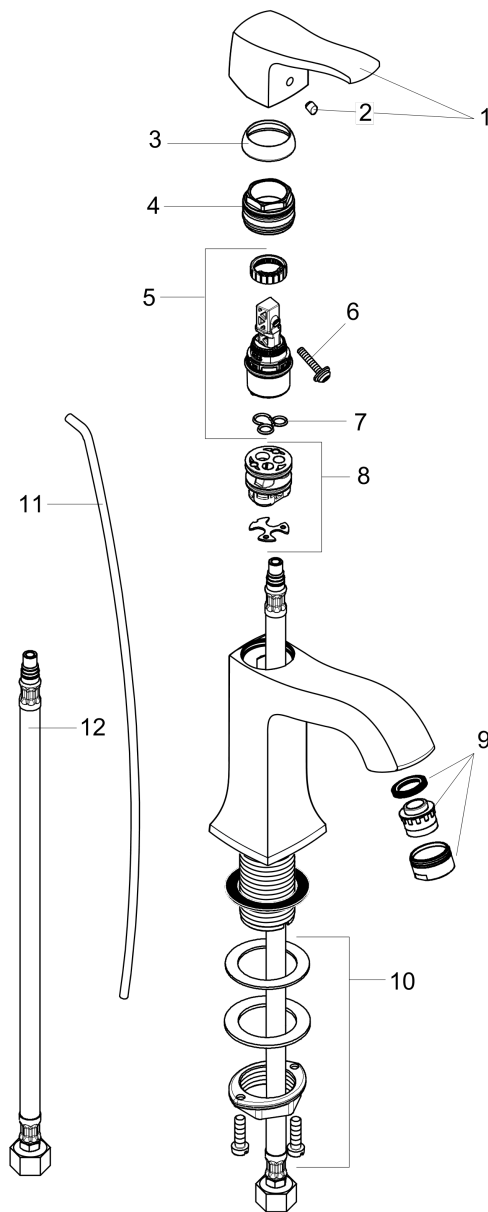

Metris C
Single-Hole Faucet 100 with Pop-Up Drain, 1.2 GPM
 Finish: **chrome** Part no. : **31075001**

Description

Features

- Handle variant: Lever
- Spray modes: aerated spray
- Max. flow: 1.2 GPM (4.5 L/Min)
- Ceramic cartridge
- Includes pop-up drain

Item details

List Price \$ 479.00

Technology

Compliance / Sustainability

Product image

Scale drawing

Metris C
Single-Hole Faucet 100 with Pop-Up Drain, 1.2 GPM
 Finish: **chrome** Part no. : **31075001**

Exploded drawing

Year of production: >07/16

Metris C
Single-Hole Faucet 100 with Pop-Up Drain, 1.2 GPM
 Finish: **chrome** Part no. : **31075001**

Spare parts list

Year of production: >07/16

Pos.	Description	Part no.	Price	PU
1	handle	31291000	-	1
2	screw cover	96338000	-	1
3	flange	98863000	-	1
4	nut	98864000	-	1
5	cartridge, assy	95973001	-	1
6	locking screw for handle	95140000	-	1
7	seal	98865000	-	1
8	adapter for cartridge	98866000	-	1
9	aerator M24x1 (4,5 l/min)	92877000	-	1
10	fixing set (Ø 32)	13961000	-	1
11	pull rod	96657000	-	1
12	connection hose 18½" M8x0,75 3/8"	96321001	-	1
a	pop up waste	88509000	-	1
b	lever collar	97548000	-	1