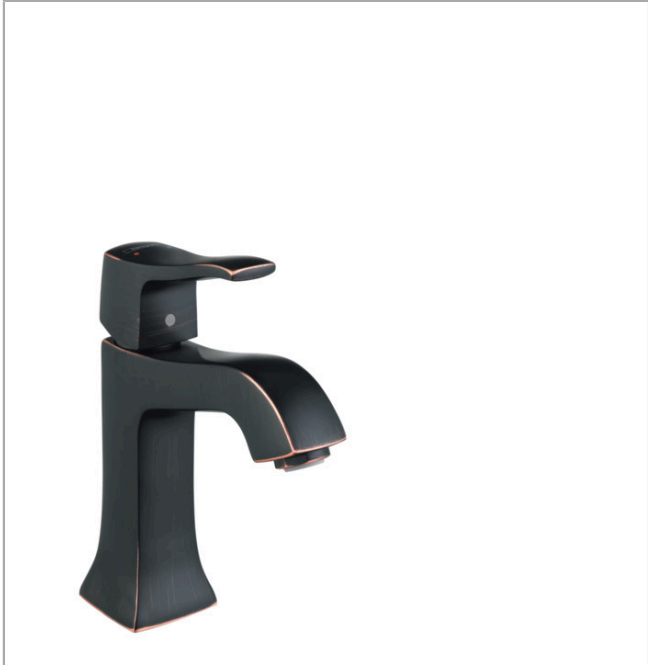

Metris C
Single-Hole Faucet 100 with Pop-Up Drain, 1.2 GPM
 Finish: **rubbed bronze** Part no. : **31075921**

Description

Features

- Handle variant: Lever
- Spray modes: aerated spray
- Max. flow: 1.2 GPM (4.5 L/Min)
- Ceramic cartridge
- Includes pop-up drain

Item details

List Price \$ 633.00

Technology

Compliance / Sustainability

Product image

Scale drawing

Metris C
Single-Hole Faucet 100 with Pop-Up Drain, 1.2 GPM
 Finish: rubbed bronze Part no. : 31075921

Exploded drawing

Year of production: >07/16

Metris C
Single-Hole Faucet 100 with Pop-Up Drain, 1.2 GPM
 Finish: **rubbed bronze** Part no. : **31075921**

Spare parts list

Year of production: >07/16

Pos.	Description	Part no.	Price	PU
1	handle	31291920	-	1
2	screw cover	96338000	-	1
3	flange	98863920	-	1
4	nut	98864000	-	1
5	cartridge, assy	95973001	-	1
6	locking screw for handle	95140000	-	1
7	seal	98865000	-	1
8	adapter for cartridge	98866000	-	1
9	aerator M24x1 (4,5 l/min)	92877920	-	1
10	fixing set (Ø 32)	13961000	-	1
11	pull rod	96657920	-	1
12	connection hose 18½" M8x0,75 3/8"	96321001	-	1
a	pop up waste	88509920	-	1
b	fixation extension 35 mm	13898000	-	1
c	lever collar	97548000	-	1