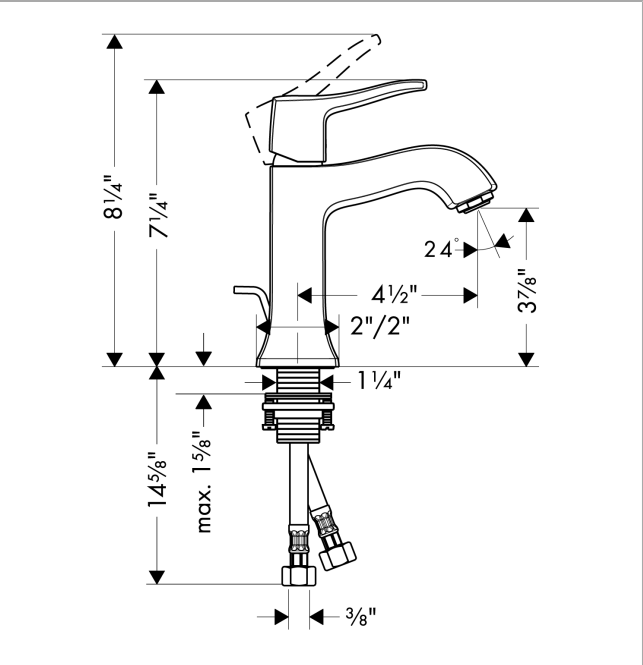

Metris C
Single-Hole Faucet 100 with Pop-Up Drain, 1.2 GPM
 Finish: **rubbed bronze** Part no. : **31075921**

Description

Features

- Handle variant: Lever
- Spray modes: aerated spray
- Max. flow: 1.2 GPM (4.5 L/Min)
- Ceramic cartridge
- Includes pop-up drain

Item details

List Price \$ 633.00

Technology

Compliance / Sustainability

Product image

Scale drawing

Metris C
Single-Hole Faucet 100 with Pop-Up Drain, 1.2 GPM
 Finish: rubbed bronze Part no. : 31075921

Exploded drawing

Year of production: >07/16

Metris C
Single-Hole Faucet 100 with Pop-Up Drain, 1.2 GPM
 Finish: **rubbed bronze** Part no. : **31075921**

Spare parts list

Year of production: >07/16

Pos.	Description	Part no.	Price	PU
1	handle	31291920	-	1
2	screw cover	96338000	-	1
3	flange	98863920	-	1
4	nut	98864000	-	1
5	cartridge, assy	95973001	-	1
6	locking screw for handle	95140000	-	1
7	seal	98865000	-	1
8	adapter for cartridge	98866000	-	1
9	aerator M24x1 (4,5 l/min)	92877920	-	1
10	fixing set (Ø 32)	13961000	-	1
11	pull rod	96657920	-	1
12	connection hose 18½" M8x0,75 3/8"	96321001	-	1
a	pop up waste	88509920	-	1
b	fixation extension 35 mm	13898000	-	1
c	lever collar	97548000	-	1