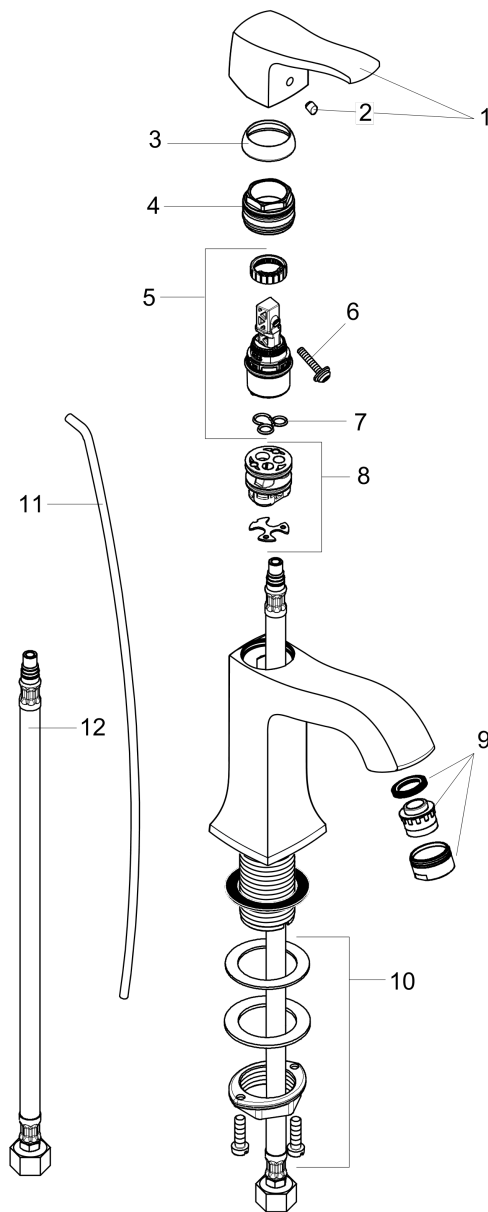

Metris C
Single-Hole Faucet 100 with Pop-Up Drain, 1.2 GPM
 Finish: **rubbed bronze** Part no. : **31075921**

Description

Features

- Handle variant: Lever
- Spray modes: aerated spray
- Max. flow: 1.2 GPM (4.5 L/Min)
- Ceramic cartridge
- Includes pop-up drain

Item details

List Price \$ 633.00

Technology

Compliance / Sustainability

Product image

Scale drawing

Metris C
Single-Hole Faucet 100 with Pop-Up Drain, 1.2 GPM
 Finish: rubbed bronze Part no. : 31075921

Exploded drawing

Year of production: >07/16

Metris C
Single-Hole Faucet 100 with Pop-Up Drain, 1.2 GPM
 Finish: **rubbed bronze** Part no. : **31075921**

Spare parts list

Year of production: >07/16

Pos.	Description	Part no.	Price	PU
1	handle	31291920	-	1
2	screw cover	96338000	-	1
3	flange	98863920	-	1
4	nut	98864000	-	1
5	cartridge, assy	95973001	-	1
6	locking screw for handle	95140000	-	1
7	seal	98865000	-	1
8	adapter for cartridge	98866000	-	1
9	aerator M24x1 (4,5 l/min)	92877920	-	1
10	fixing set (Ø 32)	13961000	-	1
11	pull rod	96657920	-	1
12	connection hose 18½" M8x0,75 3/8"	96321001	-	1
a	pop up waste	88509920	-	1
b	fixation extension 35 mm	13898000	-	1
c	lever collar	97548000	-	1