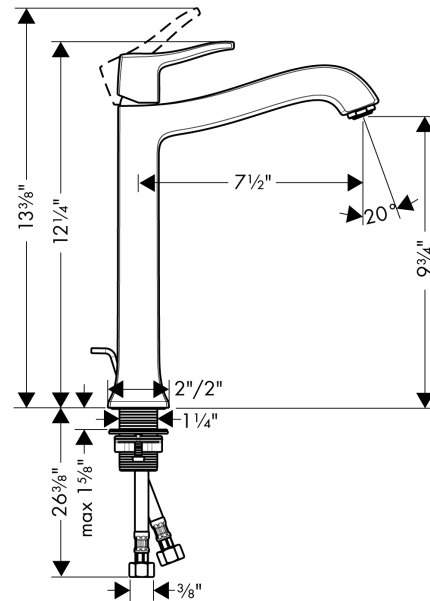

**Metris C**  
**Single-Hole Faucet 250 with Pop-Up Drain, 1.2 GPM**  
 Finish: **chrome** Part no. : **31078001**

**Description**

**Features**

- Handle variant: Lever
- Spray modes: aerated spray
- Max. flow: 1.2 GPM (4.5 L/Min)
- Ceramic cartridge
- Includes pop-up drain

**Item details**

List Price \$ 648.00

**Technology**

**Compliance / Sustainability**

**Product image**

**Scale drawing**

**Metris C**  
**Single-Hole Faucet 250 with Pop-Up Drain, 1.2 GPM**  
 Finish: **chrome** Part no. : **31078001**

Exploded drawing

Year of production: >07/16

**Metris C**  
**Single-Hole Faucet 250 with Pop-Up Drain, 1.2 GPM**  
 Finish: **chrome** Part no. : **31078001**

## Spare parts list

Year of production: >07/16

Pos.	Description	Part no.	Price	PU
1	handle	31291000	-	1
2	screw cover	96338000	-	1
3	flange	98863000	-	1
4	nut	98864000	-	1
5	cartridge, assy	95973001	-	1
6	locking screw for handle	95140000	-	1
7	seal	98865000	-	1
8	adapter for cartridge	98866000	-	1
9	fixing set (Ø 32)	13961000	-	1
10	aerator M24x1 (4,5 l/min)	92877000	-	1
11	connection hose 18½" M8x0,75 3/8"	96321001	-	1
a	pull rod	96657000	-	1
b	pop up waste	88509000	-	1
c	lever arm 340mm (ball-Ø12mm)	96324000	-	1
d	lever collar	97548000	-	1