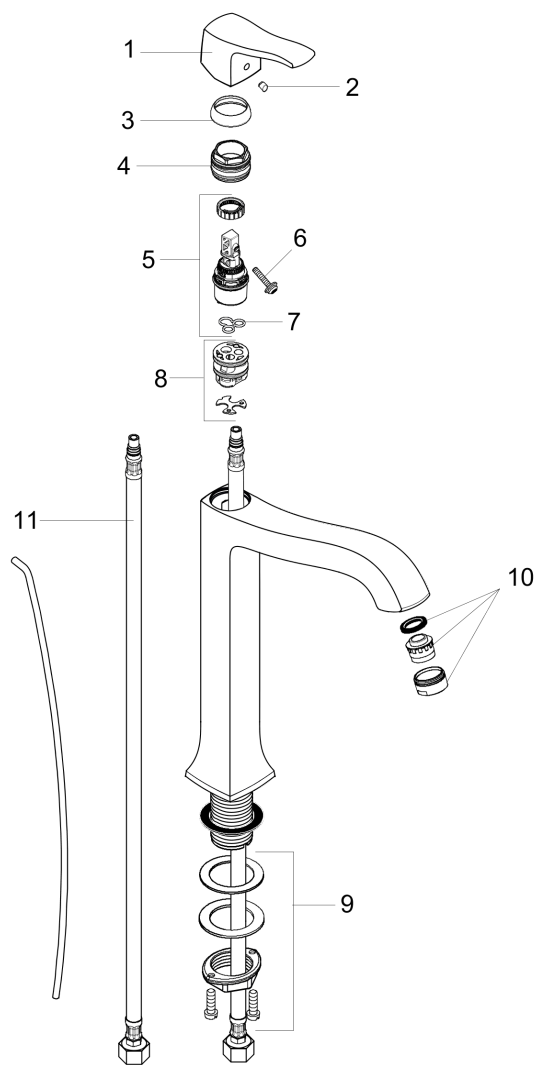

**Metris C**  
**Single-Hole Faucet 250 with Pop-Up Drain, 1.2 GPM**  
 Finish: **chrome** Part no. : **31078001**

**Description**

**Features**

- Handle variant: Lever
- Spray modes: aerated spray
- Max. flow: 1.2 GPM (4.5 L/Min)
- Ceramic cartridge
- Includes pop-up drain

**Item details**

List Price \$ 648.00

**Technology**

**Compliance / Sustainability**

**Product image**

**Scale drawing**

**Metris C**  
**Single-Hole Faucet 250 with Pop-Up Drain, 1.2 GPM**  
 Finish: **chrome** Part no. : **31078001**

Exploded drawing

Year of production: >07/16

**Metris C**  
**Single-Hole Faucet 250 with Pop-Up Drain, 1.2 GPM**  
 Finish: **chrome** Part no. : **31078001**

## Spare parts list

Year of production: >07/16

Pos.	Description	Part no.	Price	PU
1	handle	31291000	-	1
2	screw cover	96338000	-	1
3	flange	98863000	-	1
4	nut	98864000	-	1
5	cartridge, assy	95973001	-	1
6	locking screw for handle	95140000	-	1
7	seal	98865000	-	1
8	adapter for cartridge	98866000	-	1
9	fixing set (Ø 32)	13961000	-	1
10	aerator M24x1 (4,5 l/min)	92877000	-	1
11	connection hose 18½" M8x0,75 3/8"	96321001	-	1
a	pull rod	96657000	-	1
b	pop up waste	88509000	-	1
c	lever arm 340mm (ball-Ø12mm)	96324000	-	1
d	lever collar	97548000	-	1