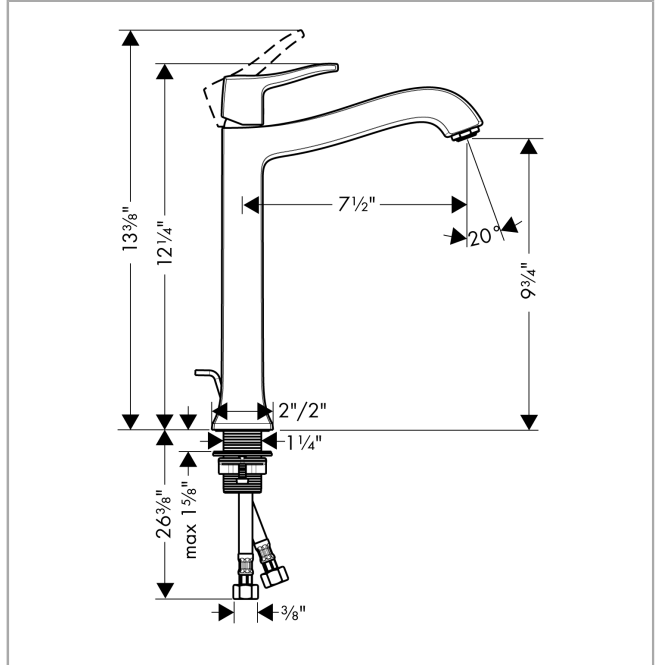

**Metris C**  
**Single-Hole Faucet 250 with Pop-Up Drain, 1.2 GPM**  
 Finish: **polished nickel** Part no. : **31078831**

**Description**

**Features**

- Handle variant: Lever
- Spray modes: aerated spray
- Max. flow: 1.2 GPM (4.5 L/Min)
- Ceramic cartridge
- Includes pop-up drain

**Item details**

List Price \$ 823.00

**Technology**

**Compliance / Sustainability**

**Product image**

**Scale drawing**

**Metris C**  
**Single-Hole Faucet 250 with Pop-Up Drain, 1.2 GPM**  
 Finish: **polished nickel** Part no. : **31078831**

## Metris C

Single-Hole Faucet 250 with Pop-Up Drain, 1.2 GPM

Finish: polished nickel Part no. : 31078831

### Spare parts list

Year of production: >07/16

Pos.	Description	Part no.	Price	PU
1	handle	31291830	-	1
2	screw cover	96338000	-	1
3	flange	98863830	-	1
4	nut	98864000	-	1
5	cartridge, assy	95973001	-	1
6	locking screw for handle	95140000	-	1
7	seal	98865000	-	1
8	adapter for cartridge	98866000	-	1
9	fixing set (Ø 32)	13961000	-	1
10	aerator M24x1 (4,5 l/min)	92877830	-	1
11	connection hose 18½" M8x0,75 3/8"	96321001	-	1
a	pop up waste	88509830	-	1
b	pull rod	96657830	-	1
c	lever arm 340mm (ball-Ø12mm)	96324000	-	1
d	lever collar	97548000	-	1