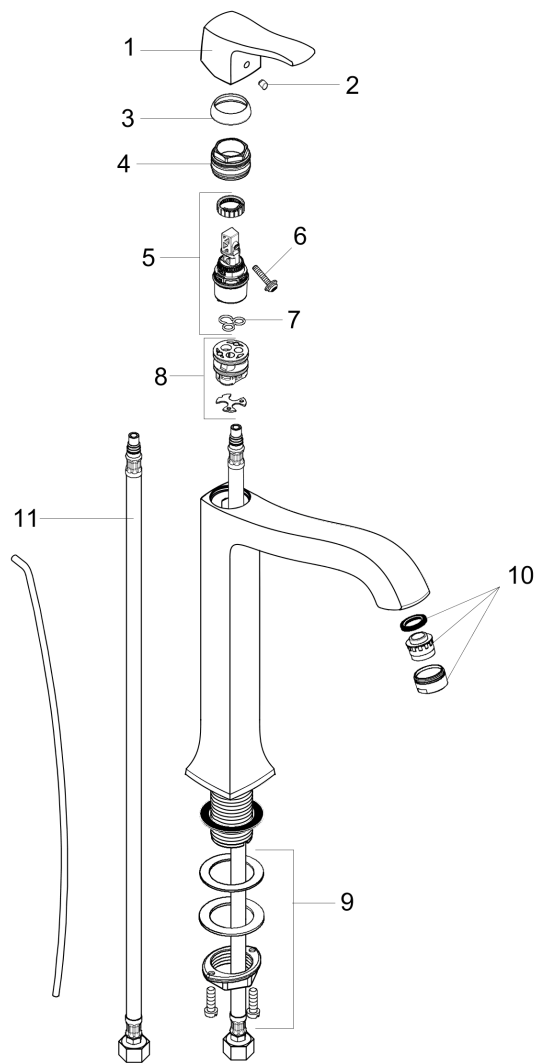

**Metris C**  
**Single-Hole Faucet 250 with Pop-Up Drain, 1.2 GPM**  
 Finish: **polished nickel** Part no. : **31078831**

**Description**

**Features**

- Handle variant: Lever
- Spray modes: aerated spray
- Max. flow: 1.2 GPM (4.5 L/Min)
- Ceramic cartridge
- Includes pop-up drain

**Item details**

List Price \$ 823.00

**Technology**

**Compliance / Sustainability**

**Product image**

**Scale drawing**

**Metris C**  
**Single-Hole Faucet 250 with Pop-Up Drain, 1.2 GPM**  
 Finish: **polished nickel** Part no. : **31078831**

## Metris C

Single-Hole Faucet 250 with Pop-Up Drain, 1.2 GPM

Finish: polished nickel Part no. : 31078831

### Spare parts list

Year of production: >07/16

Pos.	Description	Part no.	Price	PU
1	handle	31291830	-	1
2	screw cover	96338000	-	1
3	flange	98863830	-	1
4	nut	98864000	-	1
5	cartridge, assy	95973001	-	1
6	locking screw for handle	95140000	-	1
7	seal	98865000	-	1
8	adapter for cartridge	98866000	-	1
9	fixing set (Ø 32)	13961000	-	1
10	aerator M24x1 (4,5 l/min)	92877830	-	1
11	connection hose 18½" M8x0,75 3/8"	96321001	-	1
a	pop up waste	88509830	-	1
b	pull rod	96657830	-	1
c	lever arm 340mm (ball-Ø12mm)	96324000	-	1
d	lever collar	97548000	-	1