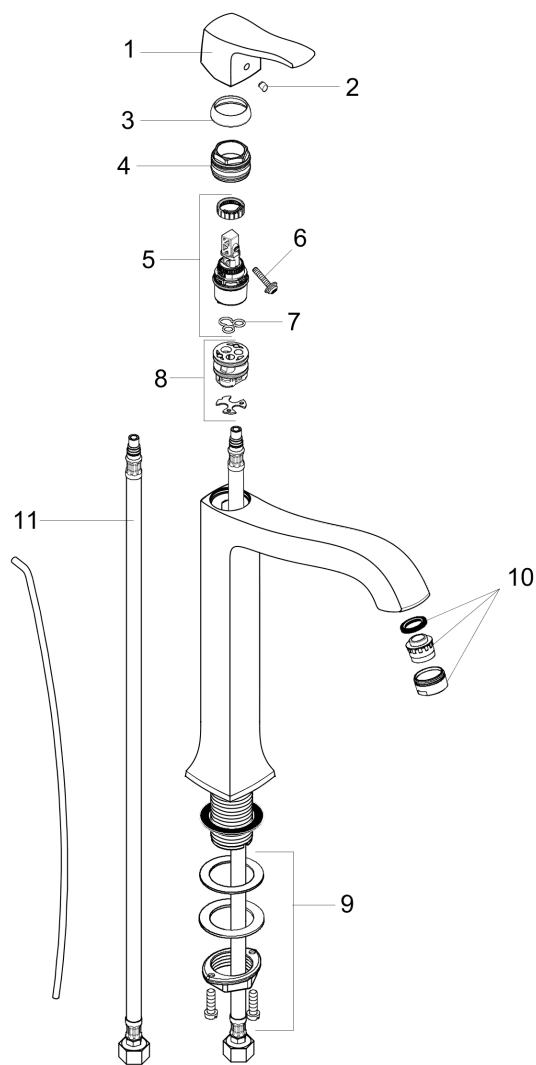

Metris C
Single-Hole Faucet 250 with Pop-Up Drain, 1.2 GPM
 Finish: **rubbed bronze** Part no. : **31078921**

Description

Features

- Handle variant: Lever
- Spray modes: aerated spray
- Max. flow: 1.2 GPM (4.5 L/Min)
- Ceramic cartridge
- Includes pop-up drain

Item details

List Price \$ 884.00

Technology

Compliance / Sustainability

Product image

Scale drawing

Metris C
Single-Hole Faucet 250 with Pop-Up Drain, 1.2 GPM
 Finish: rubbed bronze Part no. : 31078921

Exploded drawing

Year of production: >07/16

Metris C
Single-Hole Faucet 250 with Pop-Up Drain, 1.2 GPM
 Finish: **rubbed bronze** Part no. : **31078921**

Spare parts list

Year of production: >07/16

Pos.	Description	Part no.	Price	PU
1	handle	31291920	-	1
2	screw cover	96338000	-	1
3	flange	98863920	-	1
4	nut	98864000	-	1
5	cartridge, assy	95973001	-	1
6	locking screw for handle	95140000	-	1
7	seal	98865000	-	1
8	adapter for cartridge	98866000	-	1
9	fixing set (Ø 32)	13961000	-	1
10	aerator M24x1 (4,5 l/min)	92877920	-	1
11	connection hose 18½" M8x0,75 3/8"	96321001	-	1
a	pull rod	96657920	-	1
b	pop up waste	88509920	-	1
c	lever arm 340mm (ball-Ø12mm)	96324000	-	1
d	lever collar	97548000	-	1