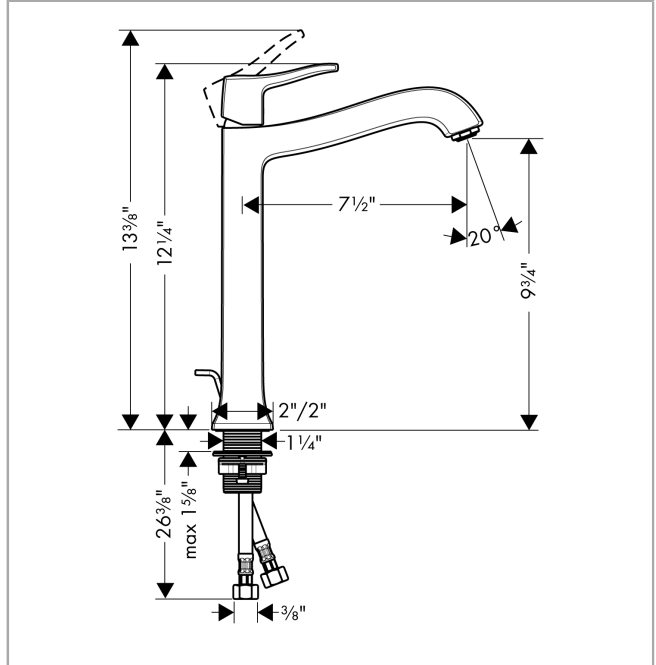

Metris C
Single-Hole Faucet 250 with Pop-Up Drain, 1.2 GPM
 Finish: **rubbed bronze** Part no. : **31078921**

Description

Features

- Handle variant: Lever
- Spray modes: aerated spray
- Max. flow: 1.2 GPM (4.5 L/Min)
- Ceramic cartridge
- Includes pop-up drain

Item details

List Price \$ 884.00

Technology

Compliance / Sustainability

Product image

Scale drawing

Metris C
Single-Hole Faucet 250 with Pop-Up Drain, 1.2 GPM
 Finish: rubbed bronze Part no. : 31078921

Exploded drawing

Year of production: >07/16

Metris C
Single-Hole Faucet 250 with Pop-Up Drain, 1.2 GPM
 Finish: **rubbed bronze** Part no. : **31078921**

Spare parts list

Year of production: >07/16

Pos.	Description	Part no.	Price	PU
1	handle	31291920	-	1
2	screw cover	96338000	-	1
3	flange	98863920	-	1
4	nut	98864000	-	1
5	cartridge, assy	95973001	-	1
6	locking screw for handle	95140000	-	1
7	seal	98865000	-	1
8	adapter for cartridge	98866000	-	1
9	fixing set (Ø 32)	13961000	-	1
10	aerator M24x1 (4,5 l/min)	92877920	-	1
11	connection hose 18½" M8x0,75 3/8"	96321001	-	1
a	pull rod	96657920	-	1
b	pop up waste	88509920	-	1
c	lever arm 340mm (ball-Ø12mm)	96324000	-	1
d	lever collar	97548000	-	1