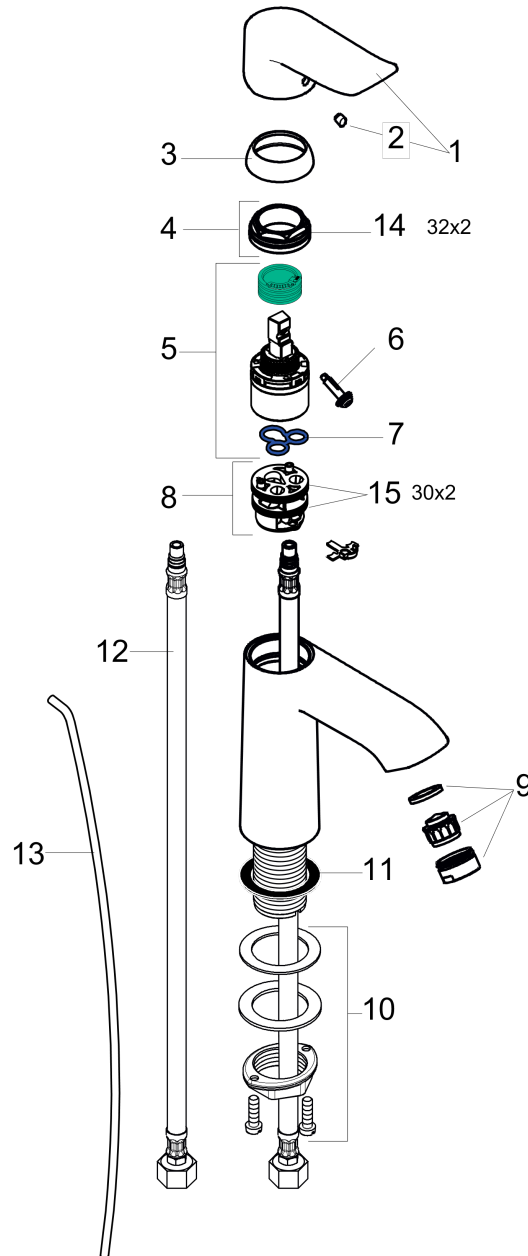

Metris
Single-Hole Faucet 110 with Pop-Up Drain, 1.2 GPM
 Finish: **chrome** Part no. : **31080001**

Description

Features

- Handle variant: Lever
- Spray modes: aerated spray
- Max. flow: 1.2 GPM (4.5 L/Min)
- Ceramic cartridge
- Includes pop-up drain

Item details

List Price \$ 462.00

Technology

Compliance / Sustainability

Product image

Scale drawing

Metris
Single-Hole Faucet 110 with Pop-Up Drain, 1.2 GPM
 Finish: **chrome** Part no. : **31080001**

Exploded drawing

Year of production: >07/16

Metris

Single-Hole Faucet 110 with Pop-Up Drain, 1.2 GPM

Finish: **chrome** Part no. : **31080001**

Spare parts list

Year of production: >07/16

Pos.	Description	Part no.	Price	PU
1	handle	95519000	-	1
2	screw cover	96338000	-	1
3	flange	97406000	-	1
4	nut	97209000	-	1
5	cartridge, assy	95646001	-	1
6	locking screw for handle	95140000	-	1
7	seal	95008000	-	1
8	adapter for cartridge	98750000	-	1
9	aerator M24x1 (4,5 l/min)	92877000	-	1
10	fixing set (Ø 32)	13961000	-	1
11	flat seal	98749000	-	1
12	connection hose 18½" M8x0,75 3/8"	96321001	-	1
13	pull rod	96657000	-	1
14	O-Ring 32x2	98193000	-	1
15	O-Ring 30x2	98186000	-	1
a	pop up waste	88509000	-	1
b	aerator M24x1 (3,5 l/min)	92508000	-	1
c	aerator M24x1 (5 l/min)	13185000	-	1
d	aerator swivelling M24x1 (5 l/min)	95928000	-	1