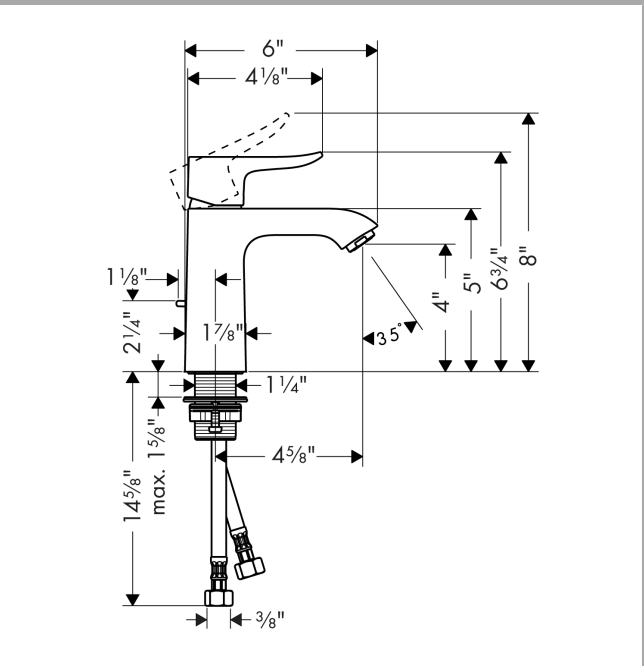

Metris
Single-Hole Faucet 110 with Pop-Up Drain, 1.2 GPM
 Finish: **chrome** Part no. : **31080001**

Description

Features

- Handle variant: Lever
- Spray modes: aerated spray
- Max. flow: 1.2 GPM (4.5 L/Min)
- Ceramic cartridge
- Includes pop-up drain

Item details

List Price \$ 462.00

Technology

Compliance / Sustainability

Product image

Scale drawing

Metris
Single-Hole Faucet 110 with Pop-Up Drain, 1.2 GPM
 Finish: **chrome** Part no. : **31080001**

Exploded drawing

Year of production: >07/16

Metris

Single-Hole Faucet 110 with Pop-Up Drain, 1.2 GPM

Finish: **chrome** Part no. : **31080001**

Spare parts list

Year of production: >07/16

Pos.	Description	Part no.	Price	PU
1	handle	95519000	-	1
2	screw cover	96338000	-	1
3	flange	97406000	-	1
4	nut	97209000	-	1
5	cartridge, assy	95646001	-	1
6	locking screw for handle	95140000	-	1
7	seal	95008000	-	1
8	adapter for cartridge	98750000	-	1
9	aerator M24x1 (4,5 l/min)	92877000	-	1
10	fixing set (Ø 32)	13961000	-	1
11	flat seal	98749000	-	1
12	connection hose 18½" M8x0,75 3/8"	96321001	-	1
13	pull rod	96657000	-	1
14	O-Ring 32x2	98193000	-	1
15	O-Ring 30x2	98186000	-	1
a	pop up waste	88509000	-	1
b	aerator M24x1 (3,5 l/min)	92508000	-	1
c	aerator M24x1 (5 l/min)	13185000	-	1
d	aerator swivelling M24x1 (5 l/min)	95928000	-	1