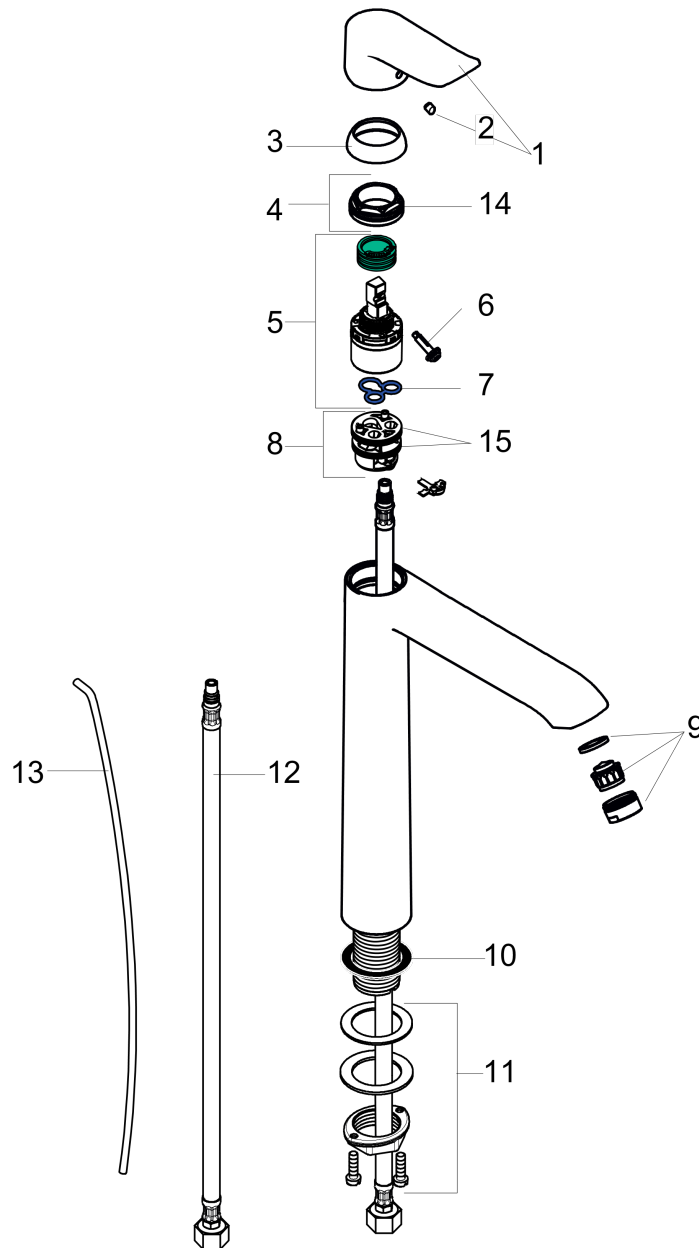

### Product image

### Scale drawing

**Metris**  
**Single-Hole Faucet 260 with Pop-Up Drain, 1.2 GPM**  
 Finish: **chrome** Part no. : **31082001**

Exploded drawing

Year of production: >07/16

### Single-Hole Faucet 260 with Pop-Up Drain, 1.2 GPM

Finish: **chrome** Part no. : **31082001**

## Spare parts list

Year of production: >07/16

Pos.	Description	Part no.	Price	PU
1	handle	95519000	-	1
2	screw cover	96338000	-	1
3	flange	97406000	-	1
4	nut	97209000	-	1
5	cartridge, assy	95646001	-	1
6	locking screw for handle	95140000	-	1
7	seal	95008000	-	1
8	adapter for cartridge	98750000	-	1
9	aerator M24x1 (4,5 l/min)	92877000	-	1
10	flat seal	98749000	-	1
11	fixing set (Ø 32)	13961000	-	1
12	connection hose 35½" M8x0,75 3/8"	96316001	-	1
13	pull rod	96657000	-	1
14	O-Ring 32x2	98193000	-	1
15	O-Ring 30x2	98186000	-	1
a	pop up waste	88509000	-	1
b	lever arm 340mm (ball-Ø12mm)	96324000	-	1