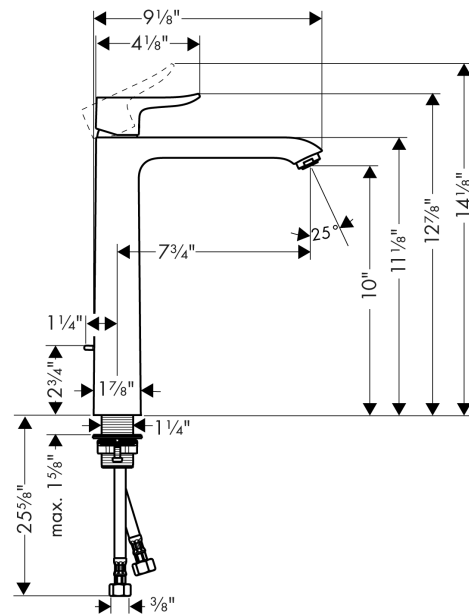

### Scale drawing

**Metris**  
**Single-Hole Faucet 260 with Pop-Up Drain, 1.2 GPM**  
 Finish: **chrome** Part no. : **31082001**

Exploded drawing

Year of production: >07/16

## Spare parts list

Year of production: >07/16

Pos.	Description	Part no.	Price	PU
1	handle	95519000	-	1
2	screw cover	96338000	-	1
3	flange	97406000	-	1
4	nut	97209000	-	1
5	cartridge, assy	95646001	-	1
6	locking screw for handle	95140000	-	1
7	seal	95008000	-	1
8	adapter for cartridge	98750000	-	1
9	aerator M24x1 (4,5 l/min)	92877000	-	1
10	flat seal	98749000	-	1
11	fixing set (Ø 32)	13961000	-	1
12	connection hose 35½" M8x0,75 3/8"	96316001	-	1
13	pull rod	96657000	-	1
14	O-Ring 32x2	98193000	-	1
15	O-Ring 30x2	98186000	-	1
a	pop up waste	88509000	-	1
b	lever arm 340mm (ball-Ø12mm)	96324000	-	1