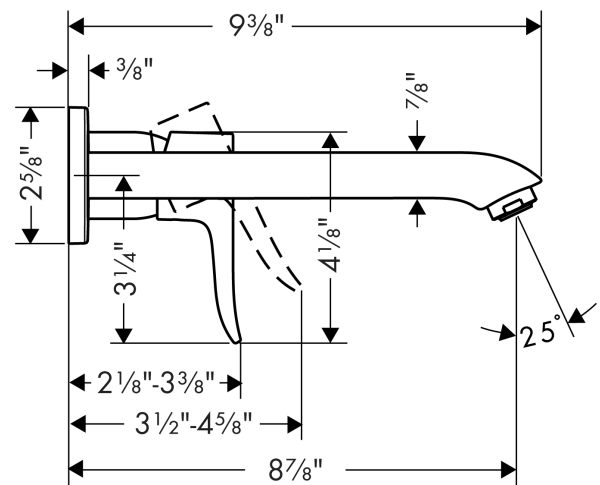

**Metris**  
**Wall-Mounted Single-Handle Faucet Trim, 1.2 GPM**  
 Finish: **chrome** Part no. : **31086001**

**Description**

**Features**

- Handle variant: Lever
- Spray modes: aerated spray
- Max. flow: 1.2 GPM (4.5 L/Min)
- Ceramic cartridge

**Item details**

List Price \$ 485.00

**Technology**

**Compliance / Sustainability**

**Product image**

**Scale drawing**

**Metris**  
**Wall-Mounted Single-Handle Faucet Trim, 1.2 GPM**  
 Finish: **chrome** Part no. : **31086001**

Exploded drawing

Year of production: >07/16

**Metris**  
**Wall-Mounted Single-Handle Faucet Trim, 1.2 GPM**  
 Finish: **chrome** Part no. : **31086001**

## Spare parts list

Year of production: >07/16

Pos.	Description	Part no.	Price	PU
1	handle	95519000	-	1
2	sleeve	98790000	-	1
3	nut	95622000	-	1
4	cartridge, assy	95646001	-	1
5	seal	95008000	-	1
6	locking screw for handle	95140000	-	1
7	adapter for cartridge	95779000	-	1
8	escutcheon	95641000	-	1
9	spout 220 mm	95703000	-	1
10	aerator M24x1 (4,5 l/min)	92877000	-	1
11	escutcheon	95642000	-	1
12	connecting thread G½	95626000	-	1
13	O-ring 13x2	98128000	-	1
14	O-ring 26x2	98147000	-	1
15	extension set 25 mm for 13622180	31971000	-	1
16	screw cover	96338000	-	1
a	base body	13622181	-	1
b	O-ring 39x1,5	98400000	-	1
c	O-ring 43x3	98418000	-	1
d	O-ring 41x2	98212000	-	1