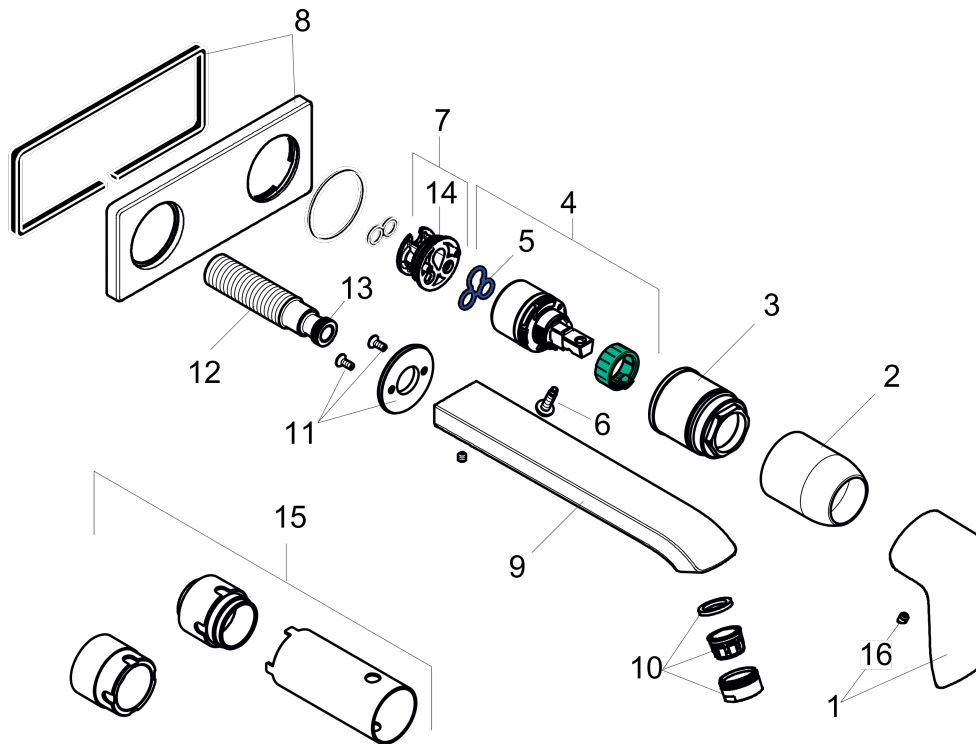

**Metris**  
**Wall-Mounted Single-Handle Faucet Trim, 1.2 GPM**  
 Finish: **chrome** Part no. : **31086001**

**Description**

**Features**

- Handle variant: Lever
- Spray modes: aerated spray
- Max. flow: 1.2 GPM (4.5 L/Min)
- Ceramic cartridge

**Item details**

List Price \$ 485.00

**Technology**

**Compliance / Sustainability**

**Product image**

**Scale drawing**

**Metris**  
**Wall-Mounted Single-Handle Faucet Trim, 1.2 GPM**  
 Finish: **chrome** Part no. : **31086001**

Exploded drawing

Year of production: >07/16

**Metris**  
**Wall-Mounted Single-Handle Faucet Trim, 1.2 GPM**  
 Finish: **chrome** Part no. : **31086001**

## Spare parts list

Year of production: >07/16

Pos.	Description	Part no.	Price	PU
1	handle	95519000	-	1
2	sleeve	98790000	-	1
3	nut	95622000	-	1
4	cartridge, assy	95646001	-	1
5	seal	95008000	-	1
6	locking screw for handle	95140000	-	1
7	adapter for cartridge	95779000	-	1
8	escutcheon	95641000	-	1
9	spout 220 mm	95703000	-	1
10	aerator M24x1 (4,5 l/min)	92877000	-	1
11	escutcheon	95642000	-	1
12	connecting thread G½	95626000	-	1
13	O-ring 13x2	98128000	-	1
14	O-ring 26x2	98147000	-	1
15	extension set 25 mm for 13622180	31971000	-	1
16	screw cover	96338000	-	1
a	base body	13622181	-	1
b	O-ring 39x1,5	98400000	-	1
c	O-ring 43x3	98418000	-	1
d	O-ring 41x2	98212000	-	1