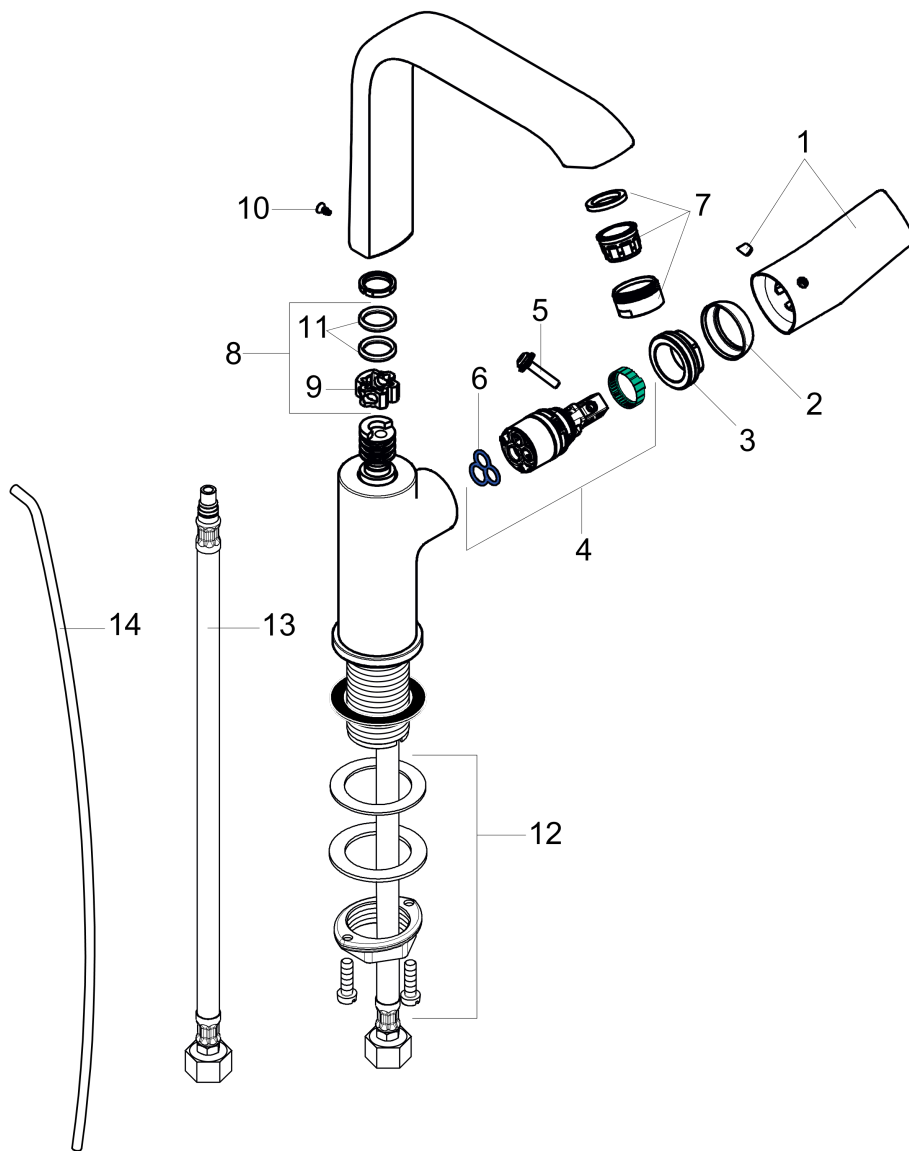

Metris

Single-Hole Faucet 230 with Swivel Spout and Pop-Up Drain, 1.2 GPM

Finish: **brushed nickel** Part no. : **31087821**

Description

Features

- Handle variant: Lever
- Swivel range 120°
- Spray modes: aerated spray
- Max. flow: 1.2 GPM (4.5 L/Min)
- Ceramic cartridge
- Includes pop-up drain
- Bottom-side at the base body (not suitable for wash bowls)

Item details

List Price \$ 764.00

Technology

Compliance / Sustainability

Product image

Scale drawing

Metris

Single-Hole Faucet 230 with Swivel Spout and Pop-Up Drain, 1.2 GPM

Finish: **brushed nickel** Part no. : **31087821**

Exploded drawing

Year of production: >07/16

Metris

Single-Hole Faucet 230 with Swivel Spout and Pop-Up Drain, 1.2 GPM

Finish: **brushed nickel** Part no. : **31087821**

Spare parts list

Year of production: >07/16

Pos.	Description	Part no.	Price	PU
1	handle	95761820	-	1
2	flange	95493820	-	1
3	nut	95178000	-	1
4	cartridge, assy	95973001	-	1
5	locking screw for handle	95140000	-	1
6	seal	98865000	-	1
7	aerator M24x1 (4,5 l/min)	92877820	-	1
8	sealing set	92646000	-	1
9	axialring	97558000	-	1
10	screw	97662000	-	1
11	O-Ring 14x2,5	98189000	-	1
12	fixing set (Ø 32)	13961000	-	1
13	connection hose 18½" M8x0,75 3/8"	96321001	-	1
14	pull rod	96657820	-	1
a	pop up waste	88509820	-	1