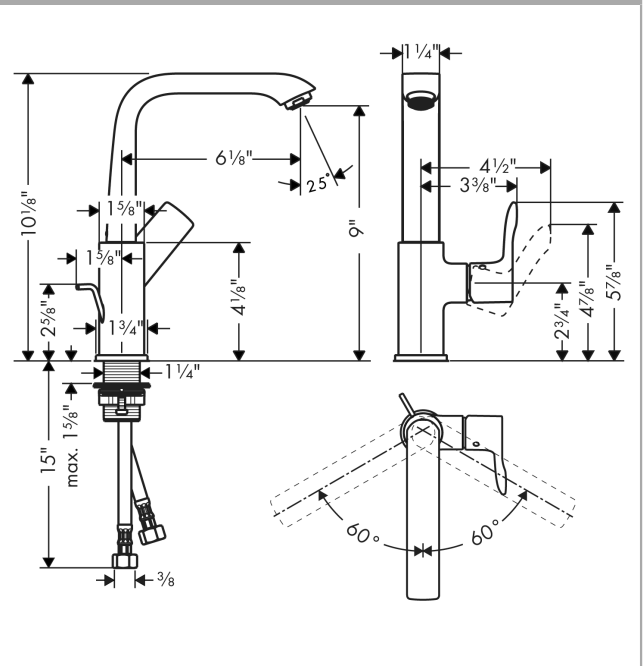

Metris

Single-Hole Faucet 230 with Swivel Spout and Pop-Up Drain, 1.2 GPM

Finish: **brushed nickel** Part no. : **31087821**

Description

Features

- Handle variant: Lever
- Swivel range 120°
- Spray modes: aerated spray
- Max. flow: 1.2 GPM (4.5 L/Min)
- Ceramic cartridge
- Includes pop-up drain
- Bottom-side at the base body (not suitable for wash bowls)

Item details

List Price \$ 764.00

Technology

Compliance / Sustainability

Product image

Scale drawing

Metris

Single-Hole Faucet 230 with Swivel Spout and Pop-Up Drain, 1.2 GPM

Finish: **brushed nickel** Part no. : **31087821**

Exploded drawing

Year of production: >07/16

Metris

Single-Hole Faucet 230 with Swivel Spout and Pop-Up Drain, 1.2 GPM

Finish: **brushed nickel** Part no. : **31087821**

Spare parts list

Year of production: >07/16

Pos.	Description	Part no.	Price	PU
1	handle	95761820	-	1
2	flange	95493820	-	1
3	nut	95178000	-	1
4	cartridge, assy	95973001	-	1
5	locking screw for handle	95140000	-	1
6	seal	98865000	-	1
7	aerator M24x1 (4,5 l/min)	92877820	-	1
8	sealing set	92646000	-	1
9	axialring	97558000	-	1
10	screw	97662000	-	1
11	O-Ring 14x2,5	98189000	-	1
12	fixing set (Ø 32)	13961000	-	1
13	connection hose 18½" M8x0,75 3/8"	96321001	-	1
14	pull rod	96657820	-	1
a	pop up waste	88509820	-	1