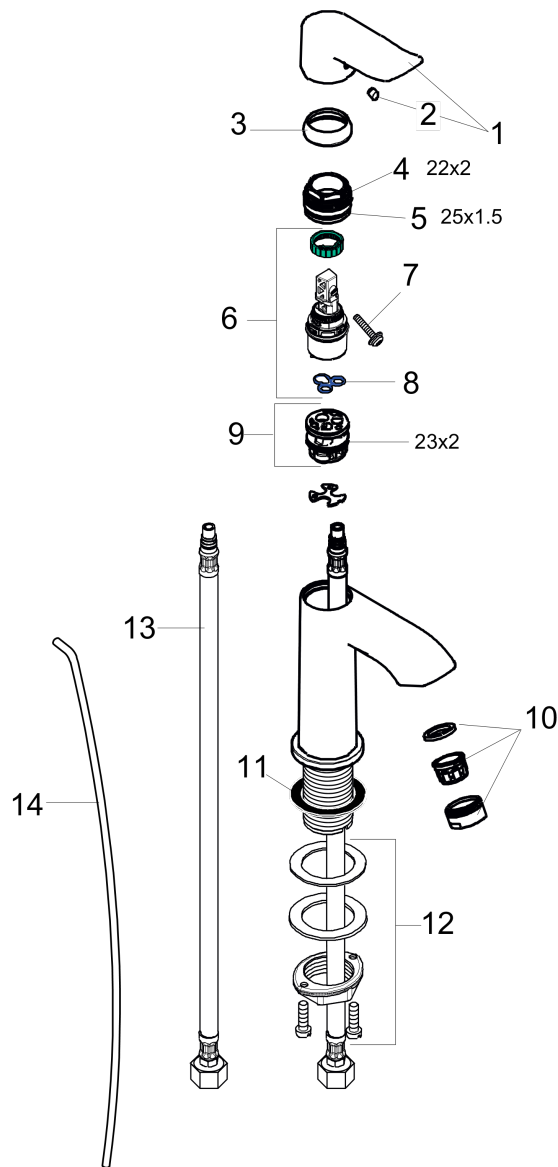

Metris
Single-Hole Faucet 100 with Pop-Up Drain, 1.2 GPM
Finish: **chrome** Part no. : **31088001**

Description

Features

- Handle variant: Lever
- Spray modes: aerated spray
- Max. flow: 1.2 GPM (4.5 L/Min)
- Ceramic cartridge
- Includes pop-up drain

Item details
List Price **\$ 445.00**

Technology

EcoRight Quick Clean Comfort Zone

Compliance / Sustainability

ADA UPC Meets EPA Criteria
C EPD Institut Bauen und Umwelt e.V.
Certified by IAPMO RBT

Metris
Single-Hole Faucet 100 with Pop-Up Drain, 1.2 GPM
 Finish: **chrome** Part no. : **31088001**

Exploded drawing

Year of production: >07/16

Metris
Single-Hole Faucet 100 with Pop-Up Drain, 1.2 GPM
 Finish: **chrome** Part no. : **31088001**

Spare parts list

Year of production: >07/16

Pos.	Description	Part no.	Price	PU
1	handle	95520000	-	1
2	screw cover	96338000	-	1
3	flange	98863000	-	1
4	O-Ring 22x2	98185000	-	1
5	O-ring 25x1,5	98146000	-	1
6	cartridge, assy	95973001	-	1
7	locking screw for handle	95140000	-	1
8	seal	98865000	-	1
9	adapter for cartridge	98866000	-	1
10	aerator M24x1 (4,5 l/min)	92877000	-	1
11	flat seal	98749000	-	1
12	fixing set (Ø 32)	13961000	-	1
13	connection hose 18½" M8x0,75 3/8"	96321001	-	1
14	pull rod	96657000	-	1
a	pop up waste	88509000	-	1
b	nut	98864000	-	1