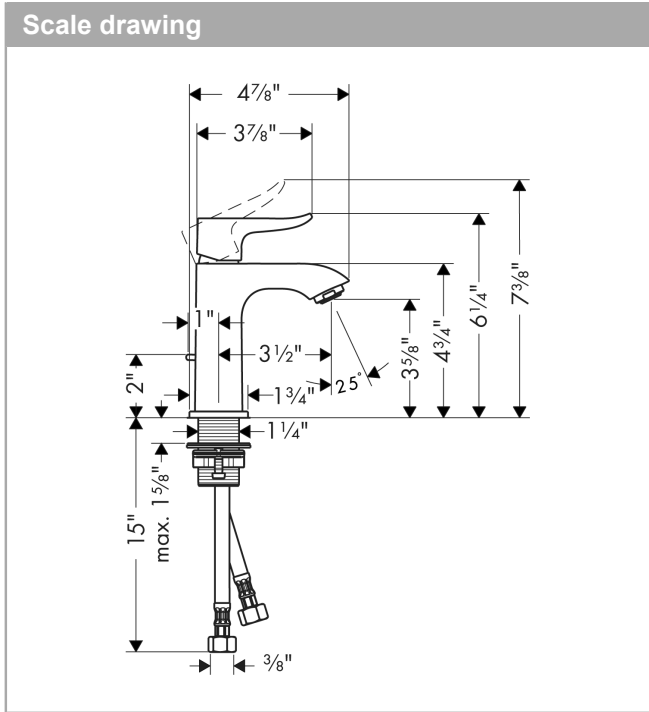

Metris
Single-Hole Faucet 100 with Pop-Up Drain, 1.2 GPM
Finish: **chrome** Part no. : **31088001**

Description

Features

- Handle variant: Lever
- Spray modes: aerated spray
- Max. flow: 1.2 GPM (4.5 L/Min)
- Ceramic cartridge
- Includes pop-up drain

Item details
List Price **\$ 445.00**

Technology

EcoRight Quick Clean Comfort Zone

Compliance / Sustainability

ADA UPC Meets EPA Criteria
C EPD Institut Bauen und Umwelt e.V.
Certified by IAPMO RBT

Metris
Single-Hole Faucet 100 with Pop-Up Drain, 1.2 GPM
 Finish: **chrome** Part no. : **31088001**

Exploded drawing

Year of production: >07/16

Metris
Single-Hole Faucet 100 with Pop-Up Drain, 1.2 GPM
 Finish: **chrome** Part no. : **31088001**

Spare parts list

Year of production: >07/16

Pos.	Description	Part no.	Price	PU
1	handle	95520000	-	1
2	screw cover	96338000	-	1
3	flange	98863000	-	1
4	O-Ring 22x2	98185000	-	1
5	O-ring 25x1,5	98146000	-	1
6	cartridge, assy	95973001	-	1
7	locking screw for handle	95140000	-	1
8	seal	98865000	-	1
9	adapter for cartridge	98866000	-	1
10	aerator M24x1 (4,5 l/min)	92877000	-	1
11	flat seal	98749000	-	1
12	fixing set (Ø 32)	13961000	-	1
13	connection hose 18½" M8x0,75 3/8"	96321001	-	1
14	pull rod	96657000	-	1
a	pop up waste	88509000	-	1
b	nut	98864000	-	1