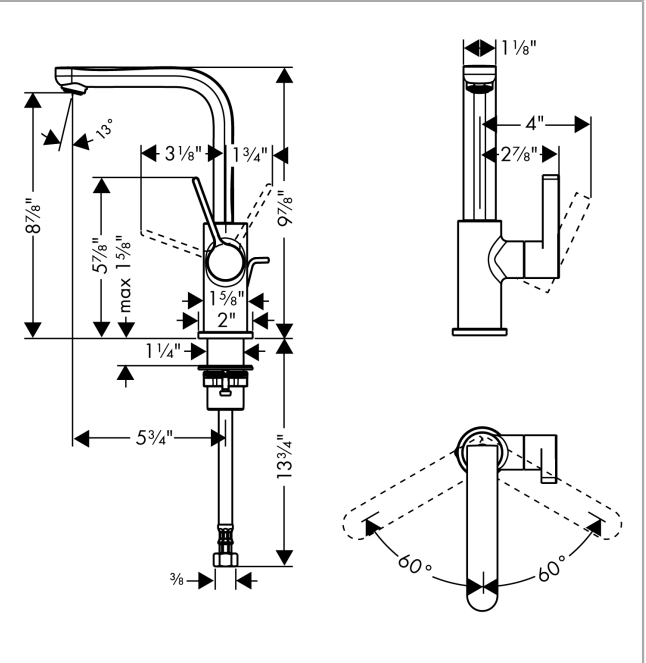

Metris S
Single-Hole Faucet 230 with Swivel Spout and Pop-Up Drain, 1.2 GPM
 Finish: **chrome** Part no. : **31161001**

Description

Features

- Handle variant: Lever
- Swivel range 120°
- Spray modes: aerated spray
- Max. flow: 1.2 GPM (4.5 L/Min)
- Ceramic cartridge
- Includes pop-up drain
- Bottom-side at the base body (not suitable for wash bowls)

Item details

List Price \$ 560.00

Technology

Compliance / Sustainability

Product image

Scale drawing

Metris S
Single-Hole Faucet 230 with Swivel Spout and Pop-Up Drain, 1.2 GPM
 Finish: **chrome** Part no. : **31161001**

Exploded drawing

Year of production: >07/16

Metris S

Single-Hole Faucet 230 with Swivel Spout and Pop-Up Drain, 1.2 GPM

Finish: **chrome** Part no. : **31161001**

Spare parts list

Year of production: >07/16

Pos.	Description	Part no.	Price	PU
1	spout cpl.	95653000	-	1
2	aerator M24x1 (4,5 l/min)	92877000	-	1
3	screw	97662000	-	1
4	O-Ring 14x2,5	98189000	-	1
5	axialring	97558000	-	1
6	handle	95652000	-	1
7	screw cover	96338000	-	1
8	flange	95493000	-	1
9	nut	95178000	-	1
10	cartridge, assy	95973001	-	1
11	seal	98865000	-	1
12	locking screw for handle	95140000	-	1
13	pull rod	96657000	-	1
14	fixing set (Ø 32)	13961000	-	1
15	connection hose 18½" M8x0,75 3/8"	96321001	-	1
a	pop up waste	94159000	-	1