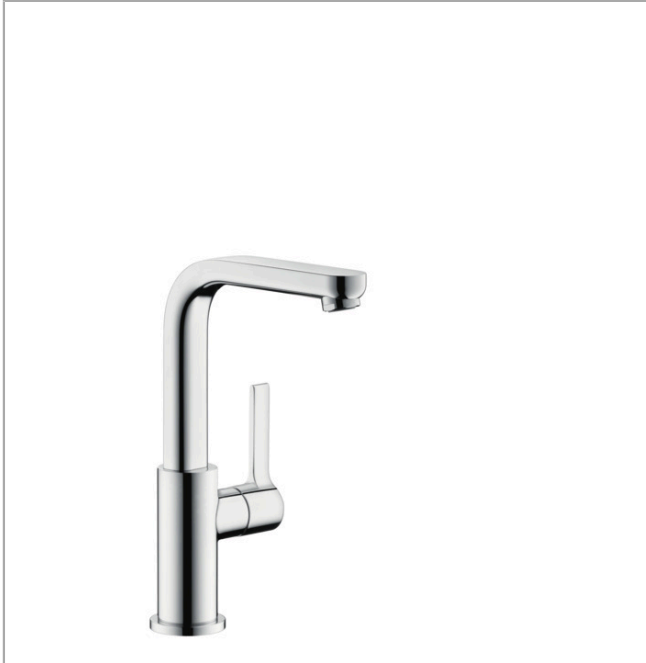

Metris S
Single-Hole Faucet 230 with Swivel Spout and Pop-Up Drain, 1.2 GPM
 Finish: **chrome** Part no. : **31161001**

Description

Features

- Handle variant: Lever
- Swivel range 120°
- Spray modes: aerated spray
- Max. flow: 1.2 GPM (4.5 L/Min)
- Ceramic cartridge
- Includes pop-up drain
- Bottom-side at the base body (not suitable for wash bowls)

Item details

List Price \$ 560.00

Technology

Compliance / Sustainability

Product image

Scale drawing

Metris S
Single-Hole Faucet 230 with Swivel Spout and Pop-Up Drain, 1.2 GPM
 Finish: **chrome** Part no. : **31161001**

Exploded drawing

Year of production: >07/16

Metris S

Single-Hole Faucet 230 with Swivel Spout and Pop-Up Drain, 1.2 GPM

Finish: **chrome** Part no. : **31161001**

Spare parts list

Year of production: >07/16

Pos.	Description	Part no.	Price	PU
1	spout cpl.	95653000	-	1
2	aerator M24x1 (4,5 l/min)	92877000	-	1
3	screw	97662000	-	1
4	O-Ring 14x2,5	98189000	-	1
5	axialring	97558000	-	1
6	handle	95652000	-	1
7	screw cover	96338000	-	1
8	flange	95493000	-	1
9	nut	95178000	-	1
10	cartridge, assy	95973001	-	1
11	seal	98865000	-	1
12	locking screw for handle	95140000	-	1
13	pull rod	96657000	-	1
14	fixing set (Ø 32)	13961000	-	1
15	connection hose 18½" M8x0,75 3/8"	96321001	-	1
a	pop up waste	94159000	-	1