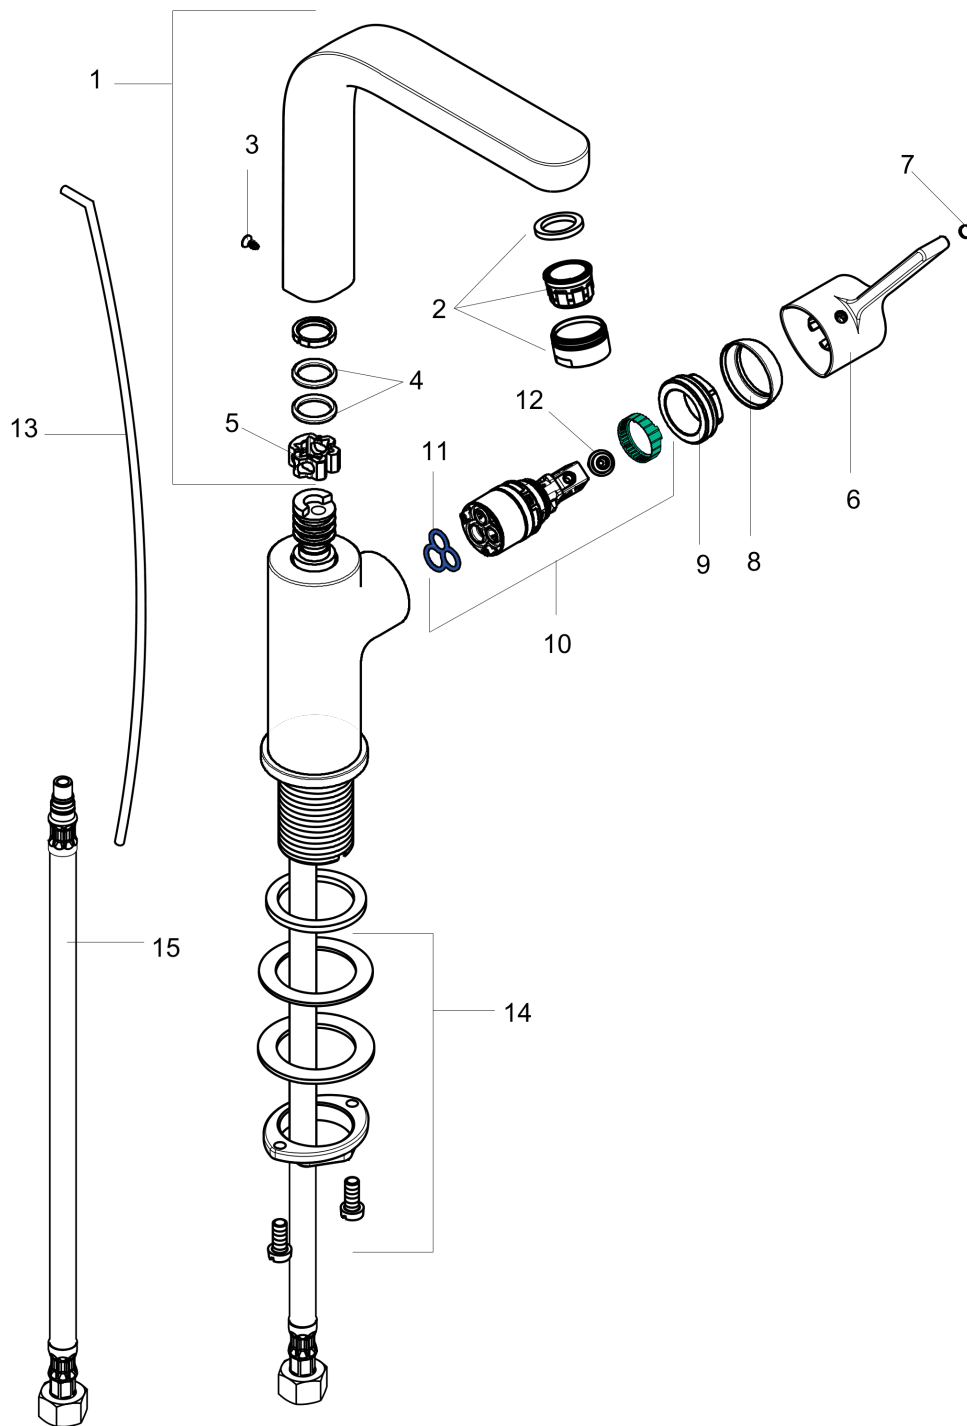

Metris S
Single-Hole Faucet 230 with Swivel Spout and Pop-Up Drain, 1.2 GPM
 Finish: **chrome** Part no. : **31161001**

Description

Features

- Handle variant: Lever
- Swivel range 120°
- Spray modes: aerated spray
- Max. flow: 1.2 GPM (4.5 L/Min)
- Ceramic cartridge
- Includes pop-up drain
- Bottom-side at the base body (not suitable for wash bowls)

Item details

List Price \$ 560.00

Technology

Compliance / Sustainability

Product image

Scale drawing

Metris S
Single-Hole Faucet 230 with Swivel Spout and Pop-Up Drain, 1.2 GPM
 Finish: **chrome** Part no. : **31161001**

Exploded drawing

Year of production: >07/16

Metris S

Single-Hole Faucet 230 with Swivel Spout and Pop-Up Drain, 1.2 GPM

Finish: **chrome** Part no. : **31161001**

Spare parts list

Year of production: >07/16

Pos.	Description	Part no.	Price	PU
1	spout cpl.	95653000	-	1
2	aerator M24x1 (4,5 l/min)	92877000	-	1
3	screw	97662000	-	1
4	O-Ring 14x2,5	98189000	-	1
5	axialring	97558000	-	1
6	handle	95652000	-	1
7	screw cover	96338000	-	1
8	flange	95493000	-	1
9	nut	95178000	-	1
10	cartridge, assy	95973001	-	1
11	seal	98865000	-	1
12	locking screw for handle	95140000	-	1
13	pull rod	96657000	-	1
14	fixing set (Ø 32)	13961000	-	1
15	connection hose 18½" M8x0,75 3/8"	96321001	-	1
a	pop up waste	94159000	-	1