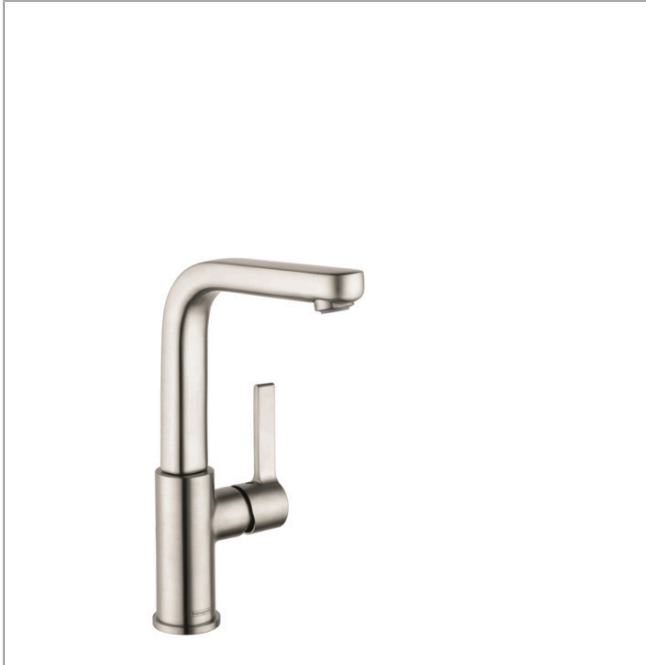

Metris S
Single-Hole Faucet 230 with Swivel Spout and Pop-Up Drain, 1.2 GPM
 Finish: **brushed nickel** Part no. : **31161821**

Description

Features

- Handle variant: Lever
- Swivel range 120°
- Spray modes: aerated spray
- Max. flow: 1.2 GPM (4.5 L/Min)
- Ceramic cartridge
- Includes pop-up drain
- Bottom-side at the base body (not suitable for wash bowls)

Item details

List Price \$ 739.00

Technology

Compliance / Sustainability

Product image

Scale drawing

Metris S
Single-Hole Faucet 230 with Swivel Spout and Pop-Up Drain, 1.2 GPM
 Finish: brushed nickel Part no. : 31161821

Exploded drawing

Year of production: >07/16

Metris S

Single-Hole Faucet 230 with Swivel Spout and Pop-Up Drain, 1.2 GPM

Finish: brushed nickel Part no. : 31161821

Spare parts list

Year of production: >07/16

Pos.	Description	Part no.	Price	PU
1	spout cpl.	95653820	-	1
2	aerator M24x1 (4,5 l/min)	92877820	-	1
3	screw	97662000	-	1
4	O-Ring 14x2,5	98189000	-	1
5	axialring	97558000	-	1
6	handle	95652820	-	1
7	screw cover	96338000	-	1
8	flange	95493820	-	1
9	nut	95178000	-	1
10	cartridge, assy	95973001	-	1
11	seal	98865000	-	1
12	locking screw for handle	95140000	-	1
13	pull rod	96657000	-	1
14	fixing set (Ø 32)	13961000	-	1
15	connection hose 18½" M8x0,75 3/8"	96321001	-	1