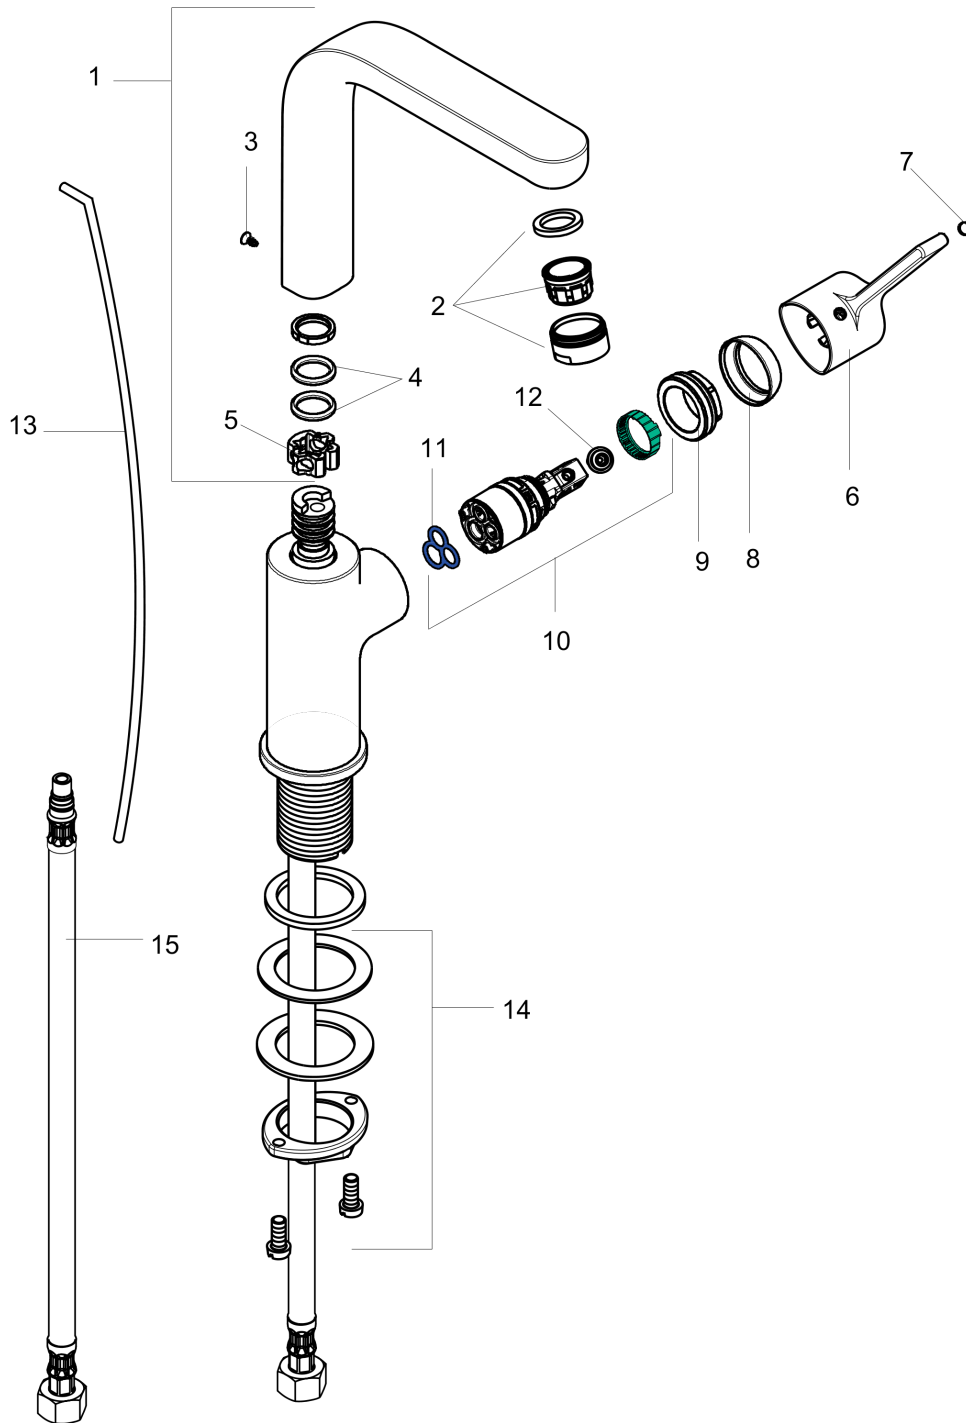

Metris S
Single-Hole Faucet 230 with Swivel Spout and Pop-Up Drain, 1.2 GPM
 Finish: **brushed nickel** Part no. : **31161821**

Description

Features

- Handle variant: Lever
- Swivel range 120°
- Spray modes: aerated spray
- Max. flow: 1.2 GPM (4.5 L/Min)
- Ceramic cartridge
- Includes pop-up drain
- Bottom-side at the base body (not suitable for wash bowls)

Item details

List Price \$ 739.00

Technology

Compliance / Sustainability

Product image

Scale drawing

Metris S
Single-Hole Faucet 230 with Swivel Spout and Pop-Up Drain, 1.2 GPM
 Finish: brushed nickel Part no. : 31161821

Exploded drawing

Year of production: >07/16

Metris S

Single-Hole Faucet 230 with Swivel Spout and Pop-Up Drain, 1.2 GPM

Finish: brushed nickel Part no. : 31161821

Spare parts list

Year of production: >07/16

Pos.	Description	Part no.	Price	PU
1	spout cpl.	95653820	-	1
2	aerator M24x1 (4,5 l/min)	92877820	-	1
3	screw	97662000	-	1
4	O-Ring 14x2,5	98189000	-	1
5	axialring	97558000	-	1
6	handle	95652820	-	1
7	screw cover	96338000	-	1
8	flange	95493820	-	1
9	nut	95178000	-	1
10	cartridge, assy	95973001	-	1
11	seal	98865000	-	1
12	locking screw for handle	95140000	-	1
13	pull rod	96657000	-	1
14	fixing set (Ø 32)	13961000	-	1
15	connection hose 18½" M8x0,75 3/8"	96321001	-	1