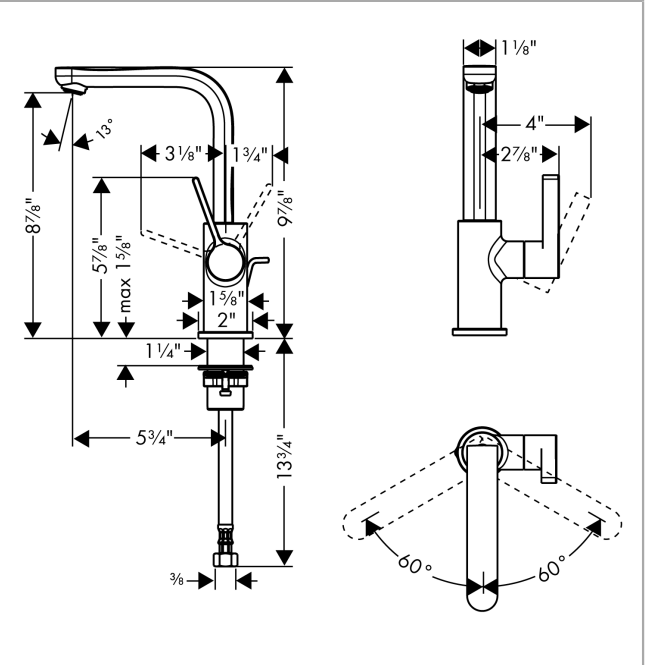

Metris S
Single-Hole Faucet 230 with Swivel Spout and Pop-Up Drain, 1.2 GPM
 Finish: **brushed nickel** Part no. : **31161821**

Description

Features

- Handle variant: Lever
- Swivel range 120°
- Spray modes: aerated spray
- Max. flow: 1.2 GPM (4.5 L/Min)
- Ceramic cartridge
- Includes pop-up drain
- Bottom-side at the base body (not suitable for wash bowls)

Item details

List Price \$ 739.00

Technology

Compliance / Sustainability

Product image

Scale drawing

Metris S
Single-Hole Faucet 230 with Swivel Spout and Pop-Up Drain, 1.2 GPM
 Finish: brushed nickel Part no. : 31161821

Exploded drawing

Year of production: >07/16

Metris S

Single-Hole Faucet 230 with Swivel Spout and Pop-Up Drain, 1.2 GPM

Finish: brushed nickel Part no. : 31161821

Spare parts list

Year of production: >07/16

Pos.	Description	Part no.	Price	PU
1	spout cpl.	95653820	-	1
2	aerator M24x1 (4,5 l/min)	92877820	-	1
3	screw	97662000	-	1
4	O-Ring 14x2,5	98189000	-	1
5	axialring	97558000	-	1
6	handle	95652820	-	1
7	screw cover	96338000	-	1
8	flange	95493820	-	1
9	nut	95178000	-	1
10	cartridge, assy	95973001	-	1
11	seal	98865000	-	1
12	locking screw for handle	95140000	-	1
13	pull rod	96657000	-	1
14	fixing set (Ø 32)	13961000	-	1
15	connection hose 18½" M8x0,75 3/8"	96321001	-	1