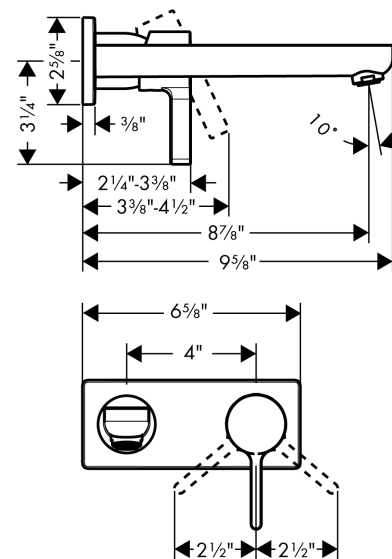

Metris S
Wall-Mounted Single-Handle Faucet Trim, 1.2 GPM
 Finish: **chrome** Part no. : **31163001**

Description

Features

- Handle variant: Lever
- Spray modes: aerated spray
- Max. flow: 1.2 GPM (4.5 L/Min)
- Ceramic cartridge

Item details

List Price \$ 481.00

Technology

Compliance / Sustainability

Product image

Scale drawing

Metris S
Wall-Mounted Single-Handle Faucet Trim, 1.2 GPM
 Finish: **chrome** Part no. : **31163001**

Exploded drawing

Year of production: >07/16

Metris S
Wall-Mounted Single-Handle Faucet Trim, 1.2 GPM
 Finish: **chrome** Part no. : **31163001**

Spare parts list

Year of production: >07/16

Pos.	Description	Part no.	Price	PU
1	escutcheon	95641000	-	1
2	escutcheon	95642000	-	1
3	spout 220 mm	95640000	-	1
4	aerator M24x1 (4,5 l/min)	92877000	-	1
5	handle	31093000	-	1
6	sleeve	98790000	-	1
7	nut	95622000	-	1
8	cartridge, assy	95646001	-	1
9	seal	95008000	-	1
10	locking screw for handle	95140000	-	1
11	connecting thread G½	95626000	-	1
12	O-ring 13x2	98128000	-	1
13	O-ring 26x2	98147000	-	1
14	adapter for cartridge	95779000	-	1
a	extension set 25 mm for 13622180	31971000	-	1
b	base body	13622181	-	1
c	O-ring 39x1,5	98400000	-	1
d	O-ring 43x3	98418000	-	1
e	O-ring 41x2	98212000	-	1