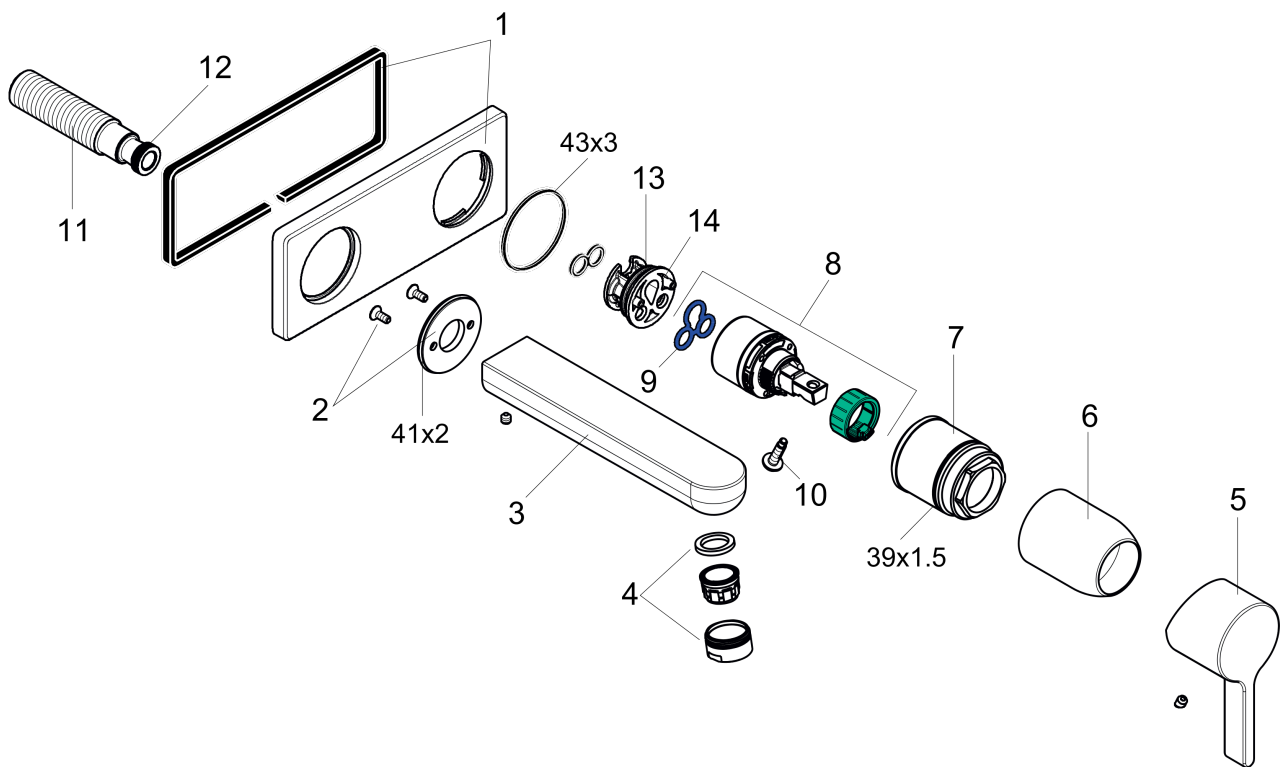

Metris S
Wall-Mounted Single-Handle Faucet Trim, 1.2 GPM
 Finish: **chrome** Part no. : **31163001**

Description

Features

- Handle variant: Lever
- Spray modes: aerated spray
- Max. flow: 1.2 GPM (4.5 L/Min)
- Ceramic cartridge

Item details

List Price \$ 481.00

Technology

Compliance / Sustainability

Product image

Scale drawing

Metris S
Wall-Mounted Single-Handle Faucet Trim, 1.2 GPM
 Finish: **chrome** Part no. : **31163001**

Exploded drawing

Year of production: >07/16

Metris S
Wall-Mounted Single-Handle Faucet Trim, 1.2 GPM
 Finish: **chrome** Part no. : **31163001**

Spare parts list

Year of production: >07/16

Pos.	Description	Part no.	Price	PU
1	escutcheon	95641000	-	1
2	escutcheon	95642000	-	1
3	spout 220 mm	95640000	-	1
4	aerator M24x1 (4,5 l/min)	92877000	-	1
5	handle	31093000	-	1
6	sleeve	98790000	-	1
7	nut	95622000	-	1
8	cartridge, assy	95646001	-	1
9	seal	95008000	-	1
10	locking screw for handle	95140000	-	1
11	connecting thread G½	95626000	-	1
12	O-ring 13x2	98128000	-	1
13	O-ring 26x2	98147000	-	1
14	adapter for cartridge	95779000	-	1
a	extension set 25 mm for 13622180	31971000	-	1
b	base body	13622181	-	1
c	O-ring 39x1,5	98400000	-	1
d	O-ring 43x3	98418000	-	1
e	O-ring 41x2	98212000	-	1