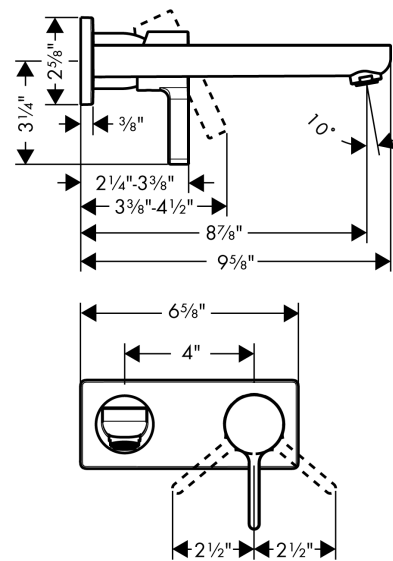

Metris S
Wall-Mounted Single-Handle Faucet Trim, 1.2 GPM
 Finish: **brushed nickel** Part no. : **31163821**

Description

Features

- Handle variant: Lever
- Spray modes: aerated spray
- Max. flow: 1.2 GPM (4.5 L/Min)
- Ceramic cartridge

Item details

List Price \$ 635.00

Technology

Compliance / Sustainability

Product image

Scale drawing

Metris S
Wall-Mounted Single-Handle Faucet Trim, 1.2 GPM
 Finish: brushed nickel Part no. : 31163821

Exploded drawing

Year of production: >07/16

Metris S

Wall-Mounted Single-Handle Faucet Trim, 1.2 GPM

Finish: brushed nickel Part no. : 31163821

Spare parts list

Year of production: >07/16

Pos.	Description	Part no.	Price	PU
1	escutcheon	95641820	-	1
2	escutcheon	95642820	-	1
3	spout 220 mm	95640820	-	1
4	aerator M24x1 (4,5 l/min)	92877820	-	1
5	handle	31093820	-	1
6	sleeve	98790820	-	1
7	nut	95622000	-	1
8	cartridge, assy	95646001	-	1
9	seal	95008000	-	1
10	locking screw for handle	95140000	-	1
11	connecting thread G½	95626000	-	1
12	O-ring 13x2	98128000	-	1
13	O-ring 26x2	98147000	-	1
14	adapter for cartridge	95779000	-	1
a	extension set 25 mm for 13622180	31971000	-	1
b	base body	13622181	-	1
c	O-ring 39x1,5	98400000	-	1
d	O-ring 43x3	98418000	-	1
e	O-ring 41x2	98212000	-	1