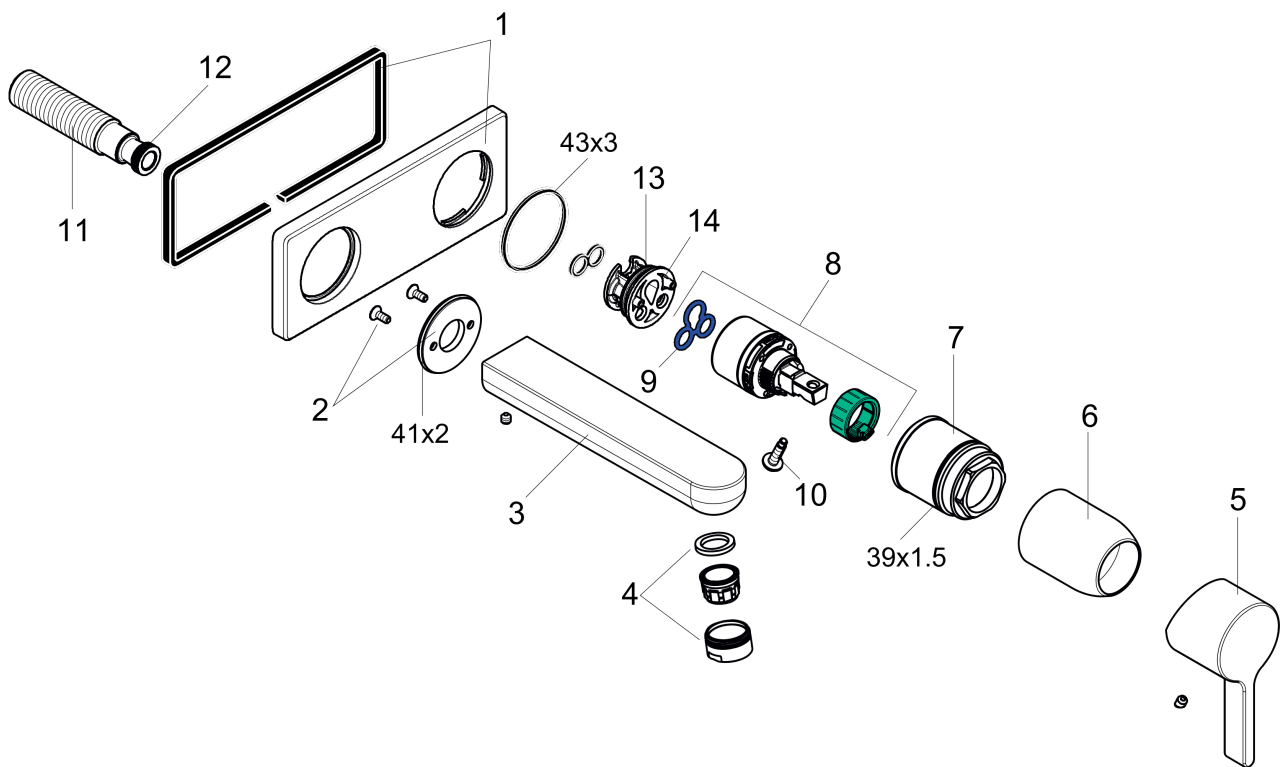

Metris S
Wall-Mounted Single-Handle Faucet Trim, 1.2 GPM
 Finish: **brushed nickel** Part no. : **31163821**

Description

Features

- Handle variant: Lever
- Spray modes: aerated spray
- Max. flow: 1.2 GPM (4.5 L/Min)
- Ceramic cartridge

Item details

List Price \$ 635.00

Technology

Compliance / Sustainability

Product image

Scale drawing

Metris S
Wall-Mounted Single-Handle Faucet Trim, 1.2 GPM
 Finish: brushed nickel Part no. : 31163821

Exploded drawing

Year of production: >07/16

Metris S

Wall-Mounted Single-Handle Faucet Trim, 1.2 GPM

Finish: brushed nickel Part no. : 31163821

Spare parts list

Year of production: >07/16

Pos.	Description	Part no.	Price	PU
1	escutcheon	95641820	-	1
2	escutcheon	95642820	-	1
3	spout 220 mm	95640820	-	1
4	aerator M24x1 (4,5 l/min)	92877820	-	1
5	handle	31093820	-	1
6	sleeve	98790820	-	1
7	nut	95622000	-	1
8	cartridge, assy	95646001	-	1
9	seal	95008000	-	1
10	locking screw for handle	95140000	-	1
11	connecting thread G½	95626000	-	1
12	O-ring 13x2	98128000	-	1
13	O-ring 26x2	98147000	-	1
14	adapter for cartridge	95779000	-	1
a	extension set 25 mm for 13622180	31971000	-	1
b	base body	13622181	-	1
c	O-ring 39x1,5	98400000	-	1
d	O-ring 43x3	98418000	-	1
e	O-ring 41x2	98212000	-	1