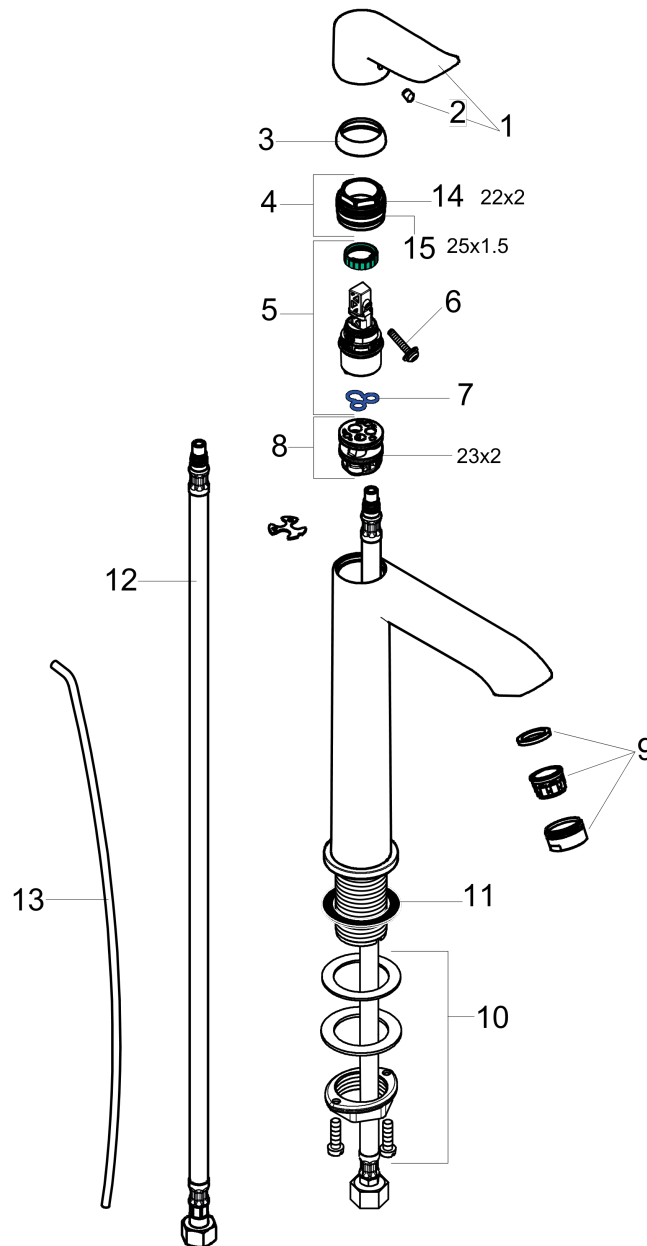

Metris
Single-Hole Faucet 200 with Pop-Up Drain, 1.2 GPM
 Finish: **chrome** Part no. : **31183001**

Description

Features

- Handle variant: Lever
- Spray modes: aerated spray
- Max. flow: 1.2 GPM (4.5 L/Min)
- Ceramic cartridge
- Includes pop-up drain

Item details

List Price \$ 592.00

Technology

Compliance / Sustainability

Product image

Scale drawing

Metris
Single-Hole Faucet 200 with Pop-Up Drain, 1.2 GPM
 Finish: **chrome** Part no. : **31183001**

Exploded drawing

Year of production: >07/16

Metris

Single-Hole Faucet 200 with Pop-Up Drain, 1.2 GPM

Finish: **chrome** Part no. : **31183001**

Spare parts list

Year of production: >07/16

Pos.	Description	Part no.	Price	PU
1	handle	95520000	-	1
2	screw cover	96338000	-	1
3	flange	98863000	-	1
4	nut	98864000	-	1
5	cartridge, assy	95973001	-	1
6	locking screw for handle	95140000	-	1
7	seal	98865000	-	1
8	adapter for cartridge	98866000	-	1
9	aerator M24x1 (4,5 l/min)	92877000	-	1
10	fixing set (Ø 32)	13961000	-	1
11	flat seal	98749000	-	1
12	connection hose 35½" M8x0,75 3/8"	96316001	-	1
13	pull rod	96657000	-	1
14	O-Ring 22x2	98185000	-	1
15	O-ring 25x1,5	98146000	-	1
a	pop up waste	88509000	-	1
b	lever arm 340mm (ball-Ø12mm)	96324000	-	1