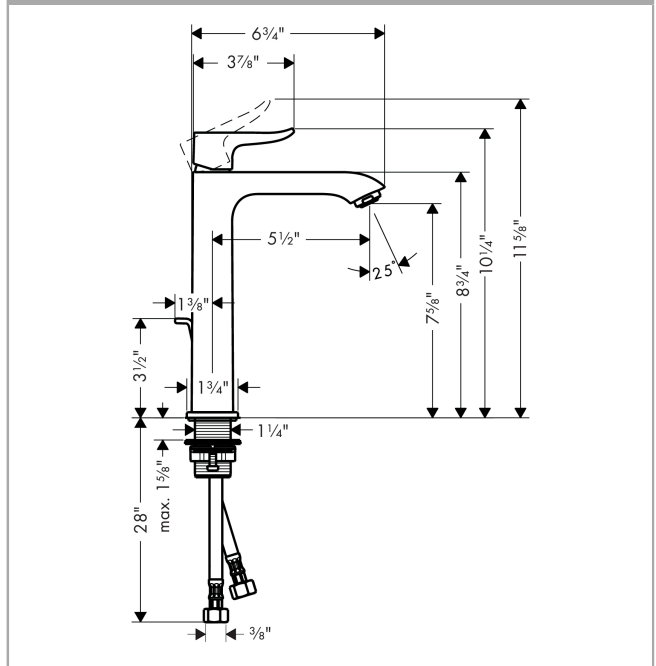

Metris
Single-Hole Faucet 200 with Pop-Up Drain, 1.2 GPM
 Finish: **chrome** Part no. : **31183001**

Description

Features

- Handle variant: Lever
- Spray modes: aerated spray
- Max. flow: 1.2 GPM (4.5 L/Min)
- Ceramic cartridge
- Includes pop-up drain

Item details

List Price \$ 592.00

Technology

Compliance / Sustainability

Product image

Scale drawing

Metris
Single-Hole Faucet 200 with Pop-Up Drain, 1.2 GPM
 Finish: **chrome** Part no. : **31183001**

Exploded drawing

Year of production: >07/16

Metris

Single-Hole Faucet 200 with Pop-Up Drain, 1.2 GPM

Finish: **chrome** Part no. : **31183001**

Spare parts list

Year of production: >07/16

Pos.	Description	Part no.	Price	PU
1	handle	95520000	-	1
2	screw cover	96338000	-	1
3	flange	98863000	-	1
4	nut	98864000	-	1
5	cartridge, assy	95973001	-	1
6	locking screw for handle	95140000	-	1
7	seal	98865000	-	1
8	adapter for cartridge	98866000	-	1
9	aerator M24x1 (4,5 l/min)	92877000	-	1
10	fixing set (Ø 32)	13961000	-	1
11	flat seal	98749000	-	1
12	connection hose 35½" M8x0,75 3/8"	96316001	-	1
13	pull rod	96657000	-	1
14	O-Ring 22x2	98185000	-	1
15	O-ring 25x1,5	98146000	-	1
a	pop up waste	88509000	-	1
b	lever arm 340mm (ball-Ø12mm)	96324000	-	1