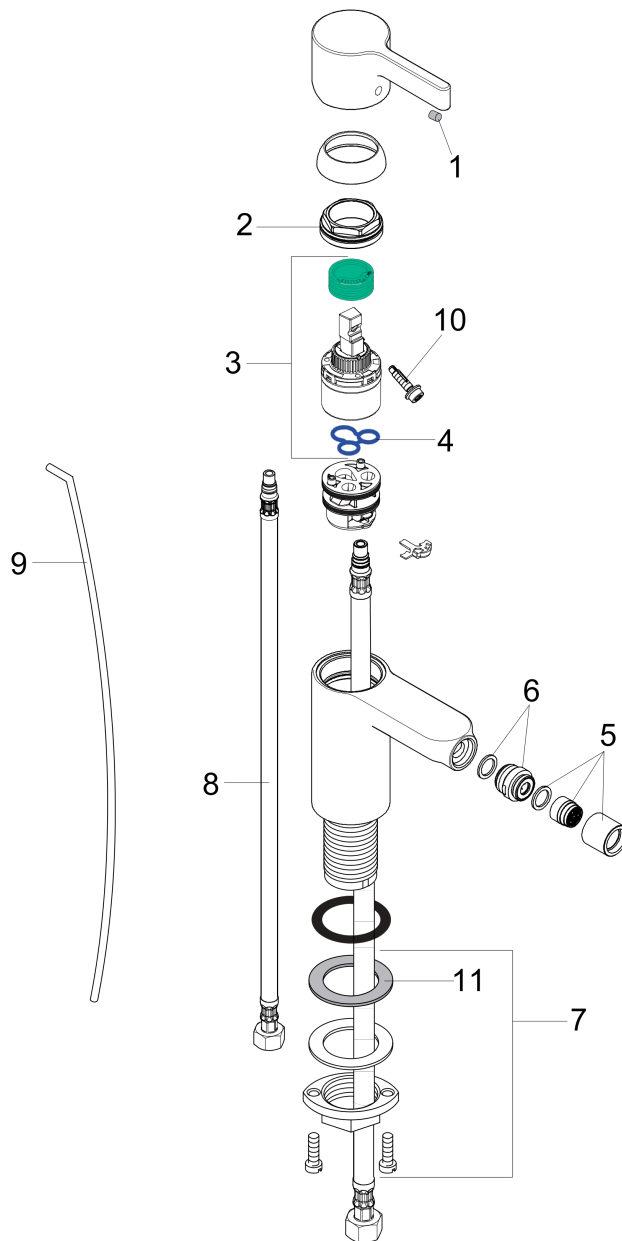

Metris S
Single-Hole Bidet Faucet
 Finish: **chrome** Part no. : **31261001**

Description

Features

- Spout height: 83 mm
- Pivoting aerator
- Max. flow: 1.5 GPM (5.7 L/Min)
- Ceramic cartridge
- Includes pop-up drain

Item details

List Price \$ 469.00

Compliance / Sustainability

Product image

Scale drawing

Metris S
Single-Hole Bidet Faucet
 Finish: **chrome** Part no. : **31261001**

Exploded drawing

Year of production: >11/06

Metris S

Single-Hole Bidet Faucet

Finish: **chrome** Part no. : **31261001**

Spare parts list

Year of production: >11/06

Pos.	Description	Part no.	Price	PU
1	screw cover	96338000	-	1
2	nut	97209000	-	1
3	cartridge, assy	92730000	-	1
4	seal	95008000	-	1
5	aerator laminar M16x1 (7 l/min)	97360000	-	1
6	ball joint	97362000	-	1
7	fixing set (Ø 32)	13961000	-	1
8	connection hose 18½" M8x0,75 3/8"	96321001	-	1
9	pull rod	96657000	-	1
10	locking screw for handle	96059000	-	1
11	lever collar	97548000	-	1
a	handle	31093000	-	1
b	flange	97406000	-	1
c	pop up waste	88509000	-	1
d	fixation extension 35 mm	13898000	-	1