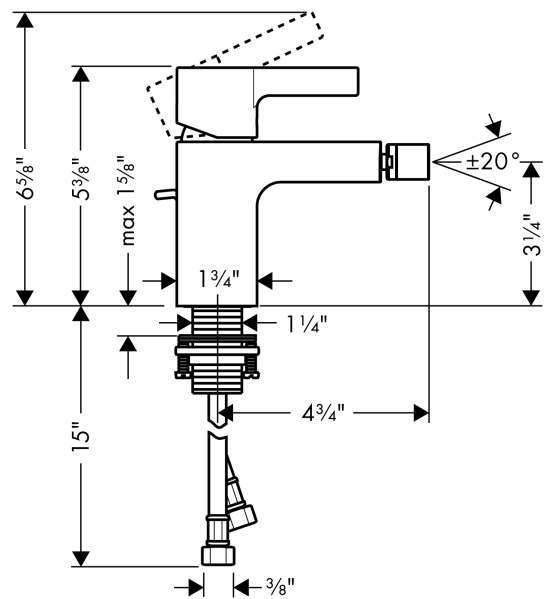

Metris S
Single-Hole Bidet Faucet
 Finish: **chrome** Part no. : **31261001**

Description

Features

- Spout height: 83 mm
- Pivoting aerator
- Max. flow: 1.5 GPM (5.7 L/Min)
- Ceramic cartridge
- Includes pop-up drain

Item details

List Price \$ 469.00

Compliance / Sustainability

Product image

Scale drawing

Metris S
Single-Hole Bidet Faucet
 Finish: **chrome** Part no. : **31261001**

Exploded drawing

Year of production: >11/06

Metris S

Single-Hole Bidet Faucet

Finish: **chrome** Part no. : **31261001**

Spare parts list

Year of production: >11/06

Pos.	Description	Part no.	Price	PU
1	screw cover	96338000	-	1
2	nut	97209000	-	1
3	cartridge, assy	92730000	-	1
4	seal	95008000	-	1
5	aerator laminar M16x1 (7 l/min)	97360000	-	1
6	ball joint	97362000	-	1
7	fixing set (Ø 32)	13961000	-	1
8	connection hose 18½" M8x0,75 3/8"	96321001	-	1
9	pull rod	96657000	-	1
10	locking screw for handle	96059000	-	1
11	lever collar	97548000	-	1
a	handle	31093000	-	1
b	flange	97406000	-	1
c	pop up waste	88509000	-	1
d	fixation extension 35 mm	13898000	-	1