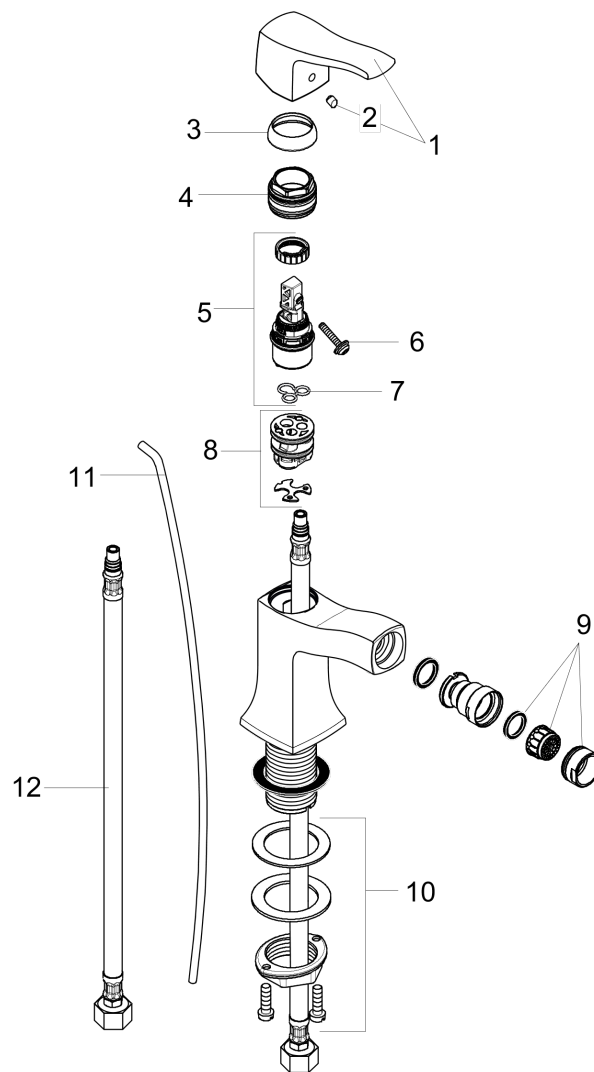

Metris C
Single-Hole Bidet Faucet
Finish: **chrome** Part no. : **31275001**

Exploded drawing

Year of production: >04/09

Metris C

Single-Hole Bidet Faucet

Finish: **chrome** Part no. : **31275001**

Spare parts list

Year of production: >04/09

Pos.	Description	Part no.	Price	PU
1	handle	31291000	-	1
2	screw cover	96338000	-	1
3	flange	98863000	-	1
4	nut	98864000	-	1
5	cartridge, assy	97685000	-	1
6	locking screw for handle	95140000	-	1
7	seal	98865000	-	1
8	adapter for cartridge	98866000	-	1
9	aerator M24x1 (7 l/min)	13085000	-	1
10	fixing set (Ø 32)	13961000	-	1
11	pull rod	96657000	-	1
12	connection hose 18½" M8x0,75 3/8"	96321001	-	1
a	ball joint	92036000	-	1
b	pop up waste	88509000	-	1