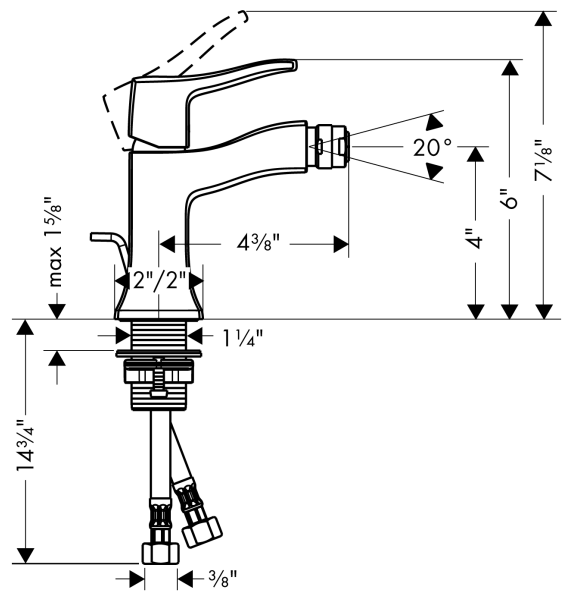

**Metris C**  
**Single-Hole Bidet Faucet**  
 Finish: **chrome** Part no. : **31275001**

**Description**

**Features**

- Pivoting aerator
- Max. flow: 1.5 GPM (5.7 L/Min)
- Ceramic cartridge
- Includes pop-up drain

**Item details**

List Price \$ 463.00

**Compliance / Sustainability**

**Product image**

**Scale drawing**

**Metris C**  
**Single-Hole Bidet Faucet**  
 Finish: **chrome** Part no. : **31275001**

Exploded drawing

### Single-Hole Bidet Faucet

Finish: **chrome** Part no. : **31275001**

#### Spare parts list

Year of production: >04/09

| Pos. | Description                       | Part no. | Price | PU |
|------|-----------------------------------|----------|-------|----|
| 1    | handle                            | 31291000 | -     | 1  |
| 2    | screw cover                       | 96338000 | -     | 1  |
| 3    | flange                            | 98863000 | -     | 1  |
| 4    | nut                               | 98864000 | -     | 1  |
| 5    | cartridge, assy                   | 97685000 | -     | 1  |
| 6    | locking screw for handle          | 95140000 | -     | 1  |
| 7    | seal                              | 98865000 | -     | 1  |
| 8    | adapter for cartridge             | 98866000 | -     | 1  |
| 9    | aerator M24x1 (7 l/min)           | 13085000 | -     | 1  |
| 10   | fixing set (Ø 32)                 | 13961000 | -     | 1  |
| 11   | pull rod                          | 96657000 | -     | 1  |
| 12   | connection hose 18½" M8x0,75 3/8" | 96321001 | -     | 1  |
| a    | ball joint                        | 92036000 | -     | 1  |
| b    | pop up waste                      | 88509000 | -     | 1  |