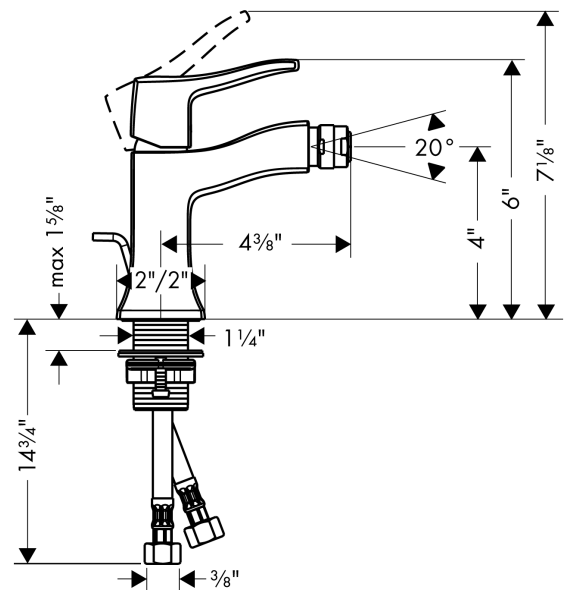

**Metris C**  
**Single-Hole Bidet Faucet**

Finish: **brushed nickel** Part no. : **31275821**

**Description**

**Features**

- Pivoting aerator
- Max. flow: 1.5 GPM (5.7 L/Min)
- Ceramic cartridge
- Includes pop-up drain

**Item details**

List Price \$ 612.00

**Compliance / Sustainability**

**Product image**

**Scale drawing**

**Metris C**  
**Single-Hole Bidet Faucet**

Finish: **brushed nickel** Part no. : **31275821**

**Exploded drawing**

Year of production: >04/09

**Metris C**  
**Single-Hole Bidet Faucet**

Finish: **brushed nickel** Part no. : **31275821**

**Spare parts list**

Year of production: >04/09

Pos.	Description	Part no.	Price	PU
1	handle	31291820	-	1
2	screw cover	96338000	-	1
3	flange	98863820	-	1
4	nut	98864000	-	1
5	cartridge, assy	97685000	-	1
6	locking screw for handle	95140000	-	1
7	seal	98865000	-	1
8	adapter for cartridge	98866000	-	1
9	aerator M24x1 (7 l/min)	13912820	-	1
10	fixing set (Ø 32)	13961000	-	1
11	pull rod	96657820	-	1
12	connection hose 18½" M8x0,75 3/8"	96321001	-	1
a	ball joint	92036820	-	1
b	pop up waste	88509820	-	1