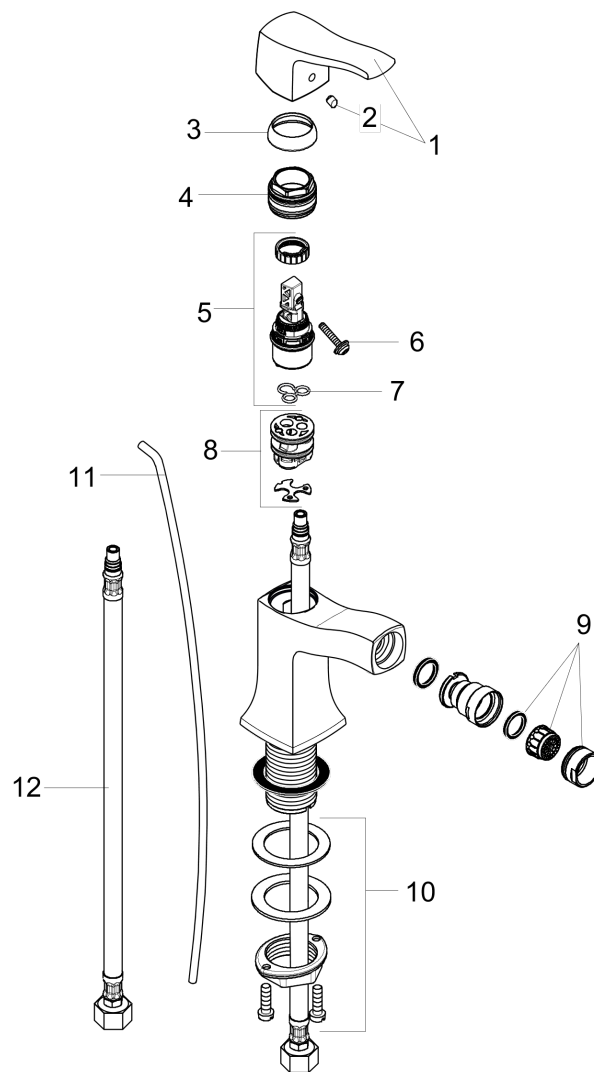

**Metris C**  
**Single-Hole Bidet Faucet**

Finish: **brushed nickel** Part no. : **31275821**

**Description**

**Features**

- Pivoting aerator
- Max. flow: 1.5 GPM (5.7 L/Min)
- Ceramic cartridge
- Includes pop-up drain

**Item details**

List Price \$ 612.00

**Compliance / Sustainability**

**Product image**

**Scale drawing**

**Metris C**  
**Single-Hole Bidet Faucet**

Finish: **brushed nickel** Part no. : **31275821**

**Exploded drawing**

Year of production: >04/09

**Metris C**  
**Single-Hole Bidet Faucet**

Finish: **brushed nickel** Part no. : **31275821**

**Spare parts list**

Year of production: >04/09

Pos.	Description	Part no.	Price	PU
1	handle	31291820	-	1
2	screw cover	96338000	-	1
3	flange	98863820	-	1
4	nut	98864000	-	1
5	cartridge, assy	97685000	-	1
6	locking screw for handle	95140000	-	1
7	seal	98865000	-	1
8	adapter for cartridge	98866000	-	1
9	aerator M24x1 (7 l/min)	13912820	-	1
10	fixing set (Ø 32)	13961000	-	1
11	pull rod	96657820	-	1
12	connection hose 18½" M8x0,75 3/8"	96321001	-	1
a	ball joint	92036820	-	1
b	pop up waste	88509820	-	1